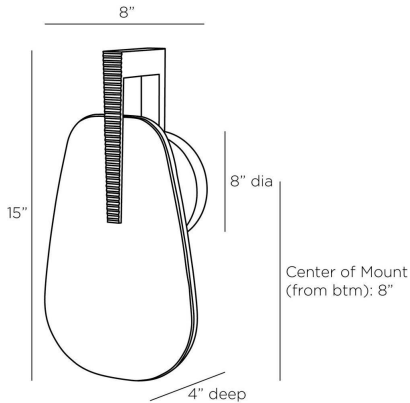

ARTERIO RS

ZELDA SCONCE

DWC21
H: 15 IN, W: 8 IN, D: 4 IN,
Antique Brass

The bold geometry and decadent details of Art Deco jewelry characterize the exuberant shape of Zelda. An integrated LED is held behind the slump glass shade in smoke luster and accented with an elegant hardware detail of antique brass iron. Damp-rated, although limited covered outdoor conditions may affect finish. Finish will vary.

APPEARANCE

Material	Iron, Glass
Material Type	Slump
Finish	Antique Brass, Smoke Luster
Finish Will Vary	Yes
Top Coat/Sealant	Yes

DIMENSIONS

Backplate	D: 1.5 IN, Dia: 5.00 IN
Shade	H: 12 IN, W: 8 IN, D: 0.5 IN
Center Of Mount From Btm Height	8 in

WIRING

Rating	Damp
Cord	0.5 FT, Black/White, SPT
Socket	1, Integrated LED
Maximum Watt	3
Voltage	110-120 V
LED Color Temp	2700K
LED Compatible Dimmer	0-10 V Dimmer
LED CRI	90+
LED Lifespan	20,000
LED Lumens	110