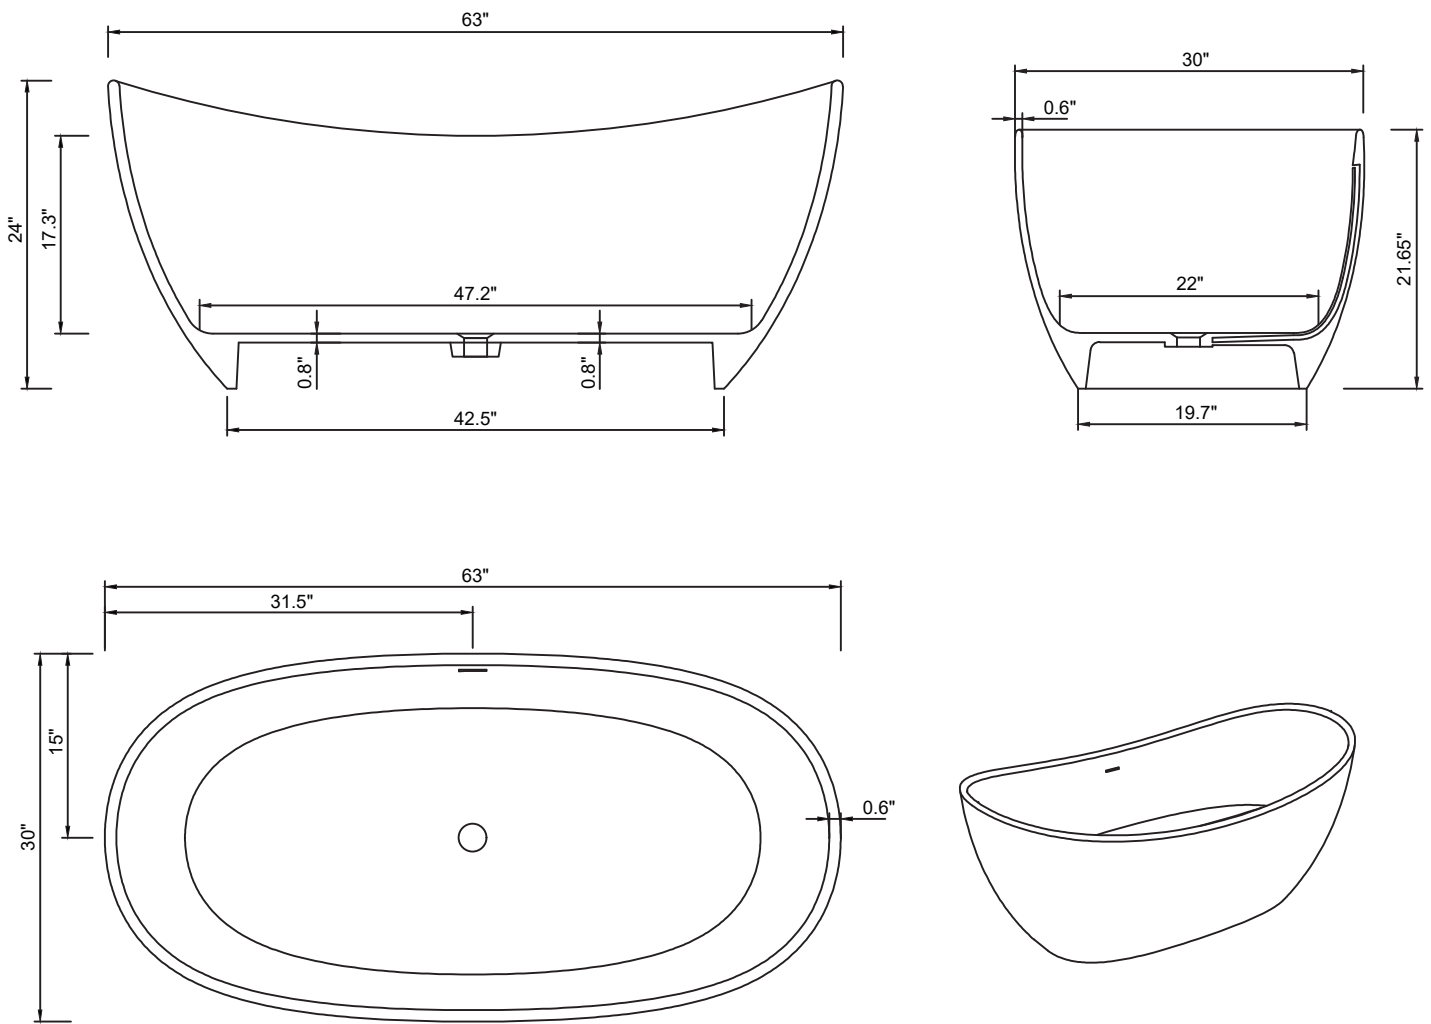

# Dimension/Specification

Sku RX-S18-63