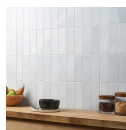

PRODUCT GALLERY