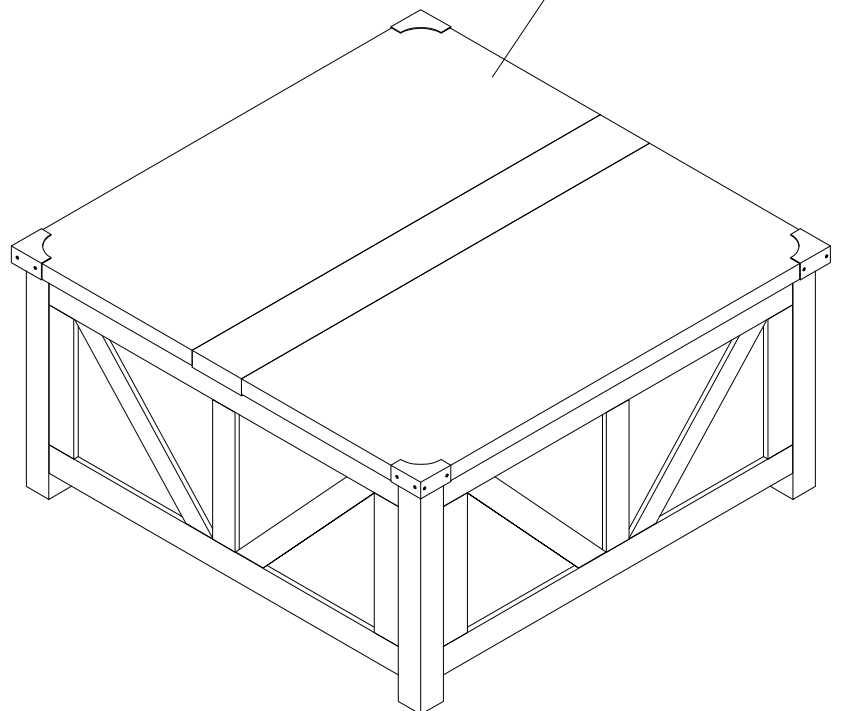

Estimated Time for Assembly
60 mins

Weight Limitation

55 lb lift top status **110 lb** Top

Tools Needed (Not included)

Maximum Load
110 LB / 50 Kg

PACKAGE CONTENT (A)

CODE	DESCRIPTION	QTY
1	Left top board	1
2	Middle Top Board	1
3	Right Top Board	1
4	Leg	4
5	Front Panel/Back Panel	2
6	Left Panel	1
7	Right Panel	1
8	Left Bottom Panel	1
9	Right Bottom Panel	1
10	Bottom Leg	1