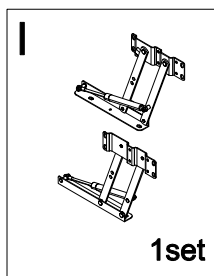

Estimated Time for Assembly
60 mins

Weight Limitation

55 lb lift top status **110 lb** Top

Tools Needed (Not included)

Maximum Load
110 LB / 50 Kg

PACKAGE CONTENT (A)

CODE	DESCRIPTION	QTY
1	Left top board	1
2	Middle Top Board	1
3	Right Top Board	1
4	Leg	4
5	Front Panel/Back Panel	2
6	Left Panel	1
7	Right Panel	1
8	Left Bottom Panel	1
9	Right Bottom Panel	1
10	Bottom Leg	1

PACKAGE CONTENT

1

2

6

3

4

7

5