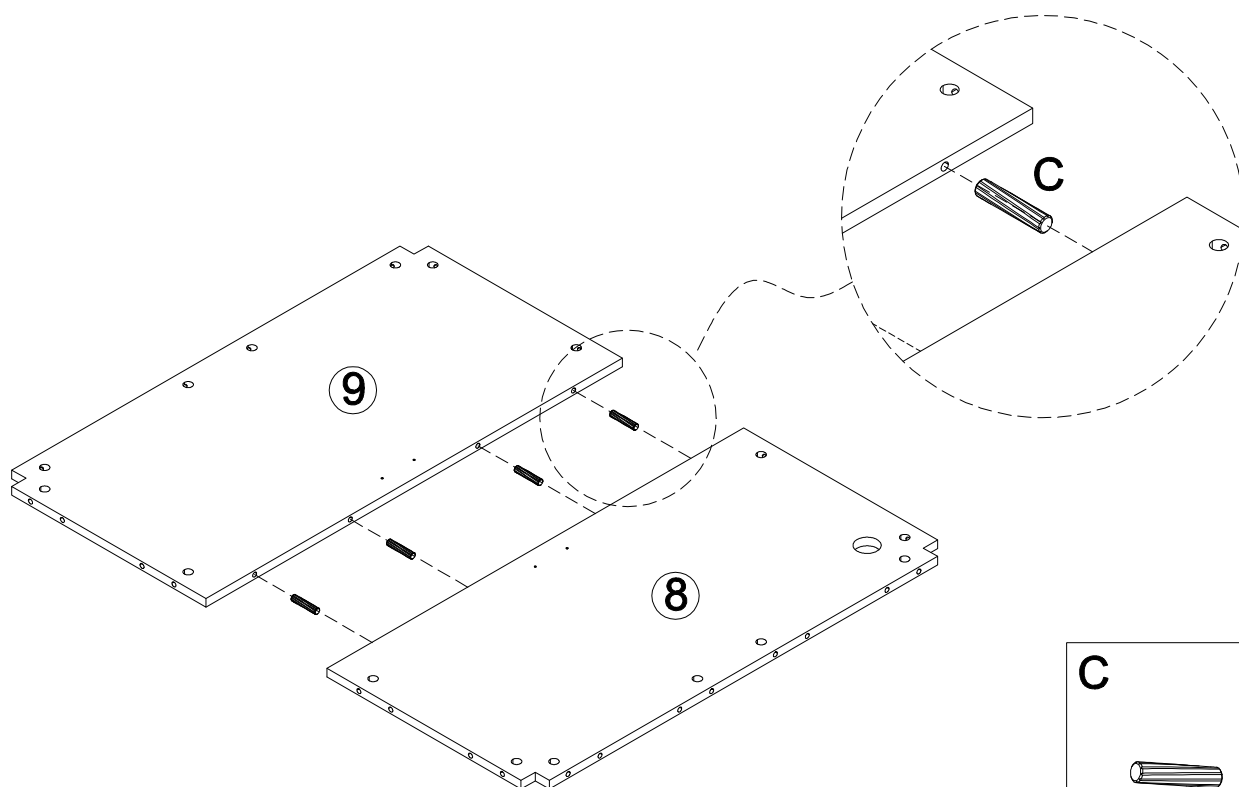

Estimated Time for Assembly
60 mins

Weight Limitation

55 lb lift top status **110 lb** Top

Tools Needed (Not included)

Maximum Load
110 LB / 50 Kg

PACKAGE CONTENT (A)

CODE	DESCRIPTION	QTY
1	Left top board	1
2	Middle Top Board	1
3	Right Top Board	1
4	Leg	4
5	Front Panel/Back Panel	2
6	Left Panel	1
7	Right Panel	1
8	Left Bottom Panel	1
9	Right Bottom Panel	1
10	Bottom Leg	1

PACKAGE CONTENT

1

2

6

3

4

7

5