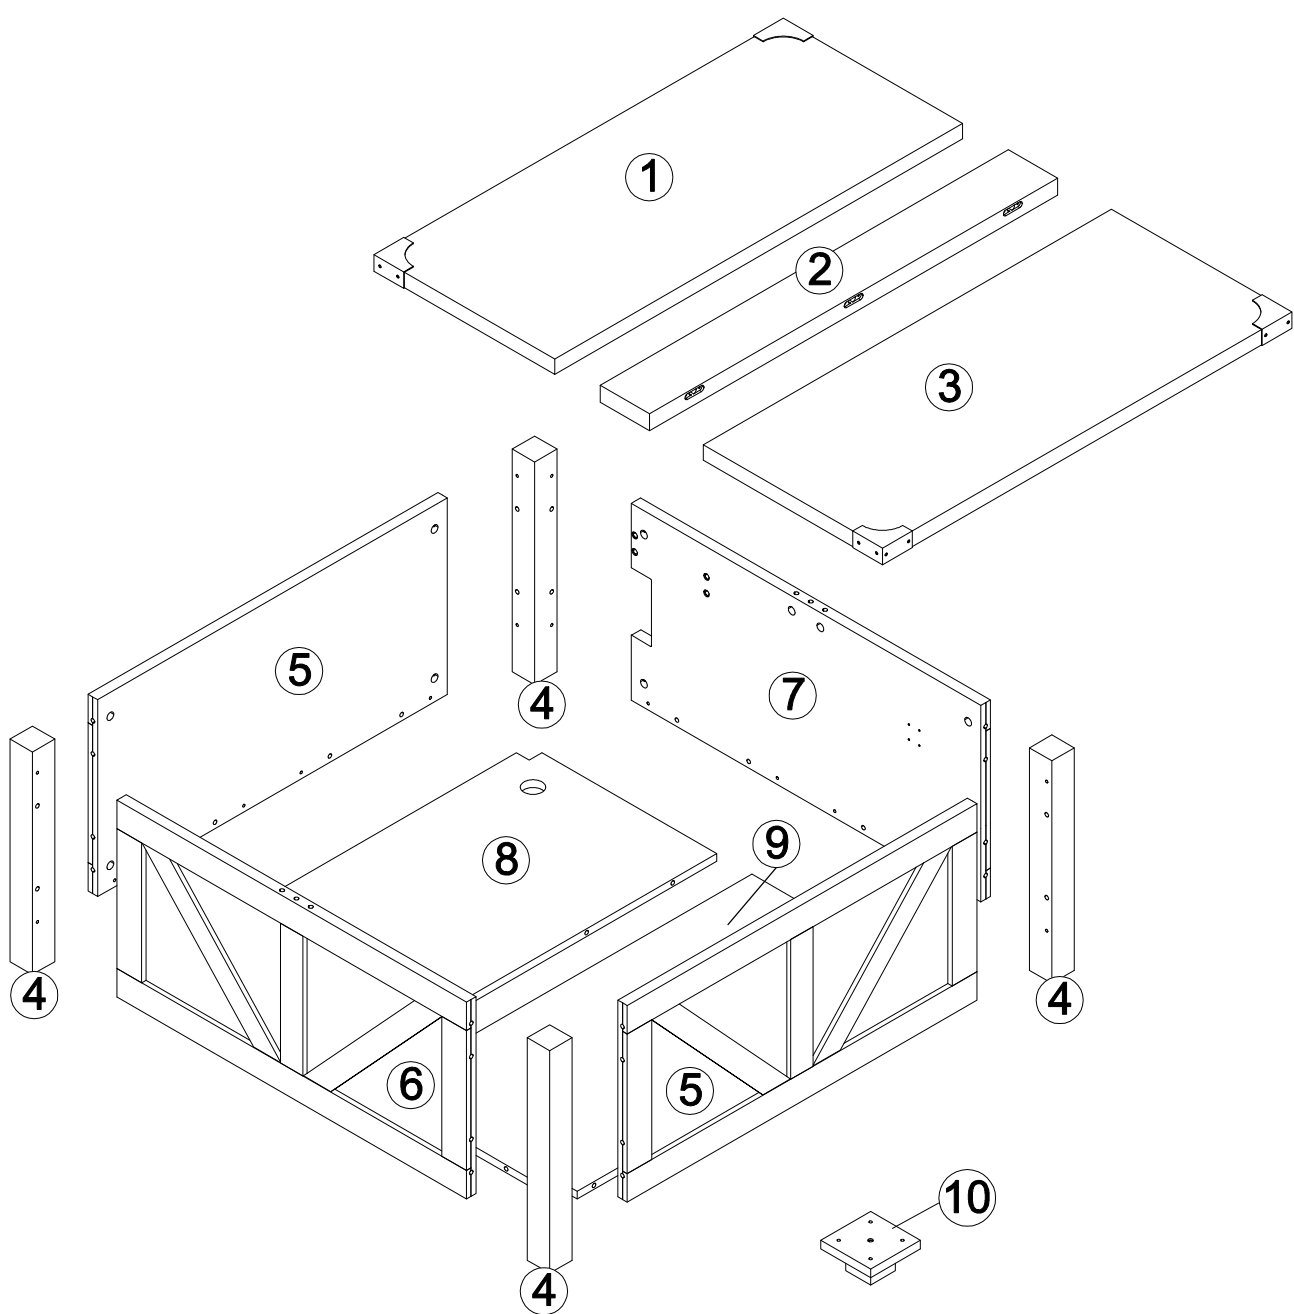

Estimated Time for Assembly
60 mins

Weight Limitation

55 lb lift top status **110 lb** Top

Tools Needed (Not included)

Maximum Load
110 LB / 50 Kg

PACKAGE CONTENT (A)

CODE	DESCRIPTION	QTY
1	Left top board	1
2	Middle Top Board	1
3	Right Top Board	1
4	Leg	4
5	Front Panel/Back Panel	2
6	Left Panel	1
7	Right Panel	1
8	Left Bottom Panel	1
9	Right Bottom Panel	1
10	Bottom Leg	1

PACKAGE CONTENT

1

2

6

3

4

7

5