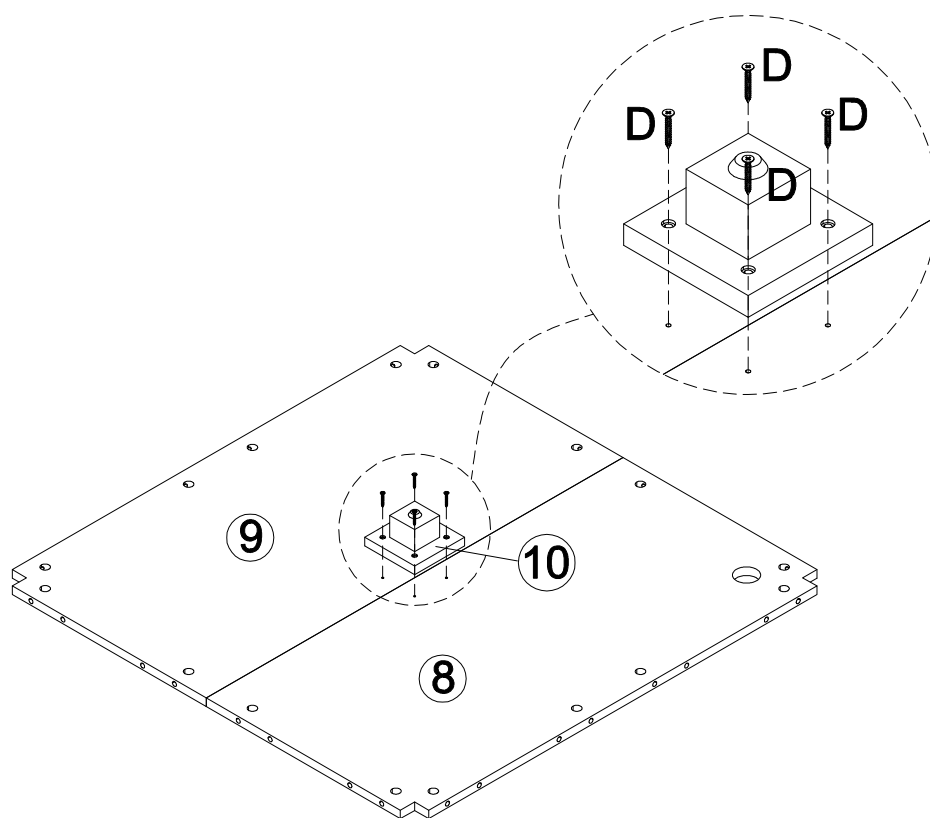

Estimated Time for Assembly
60 mins

Weight Limitation

55 lb lift top status **110 lb** Top

Tools Needed (Not included)

Maximum Load
110 LB / 50 Kg

PACKAGE CONTENT (A)

CODE	DESCRIPTION	QTY
1	Left top board	1
2	Middle Top Board	1
3	Right Top Board	1
4	Leg	4
5	Front Panel/Back Panel	2
6	Left Panel	1
7	Right Panel	1
8	Left Bottom Panel	1
9	Right Bottom Panel	1
10	Bottom Leg	1

PACKAGE CONTENT

1

2

6

3

4

7

5