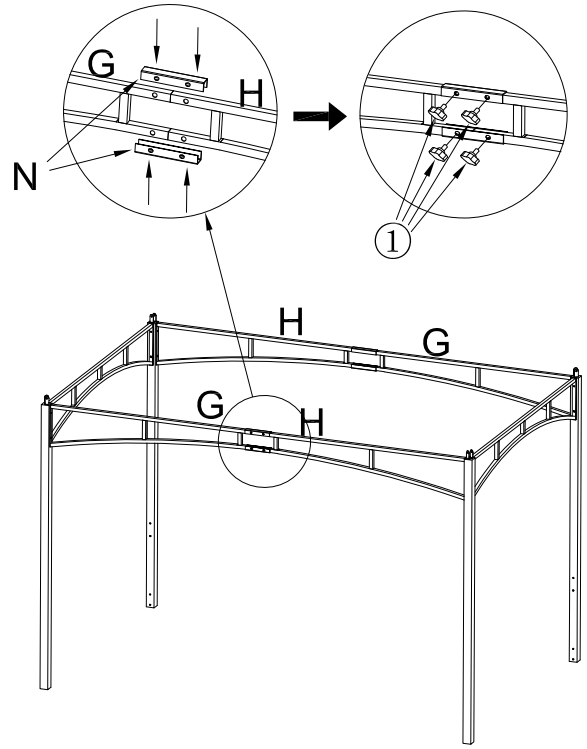

# PARTS

A 1pc		
B 1pc		
C 2pcs		
D 4pcs		
E 2pcs		F 2pcs 
G 2pcs		H 2pcs 
J 1pc		K 1pc 
L 4pcs		M 4pcs 
N 4pcs		O 1pc 
P 4pcs		Q 8pcs 
R 1pc		S 1pc 
U 1pc		V1 1pc 
V2 1pc		W1 1pc 
W2 1pc		X 2pcs 
Y 2pcs		Z 6pcs 
①	 M6x13 mm	43pcs+1pc
②	 M6x30 mm	4pcs+1pc
③	 M6	4pcs+1pc
④	 M6x35 mm	4pcs+1pc
⑤		1pc
⑥		1pc

③

④

⑤

Press the button and push the extension tube (M) up to the end

⑥

⑦

⑧

9

Pull out the extension tube (M) outwards to adjust the ceiling (O)

10

11

12