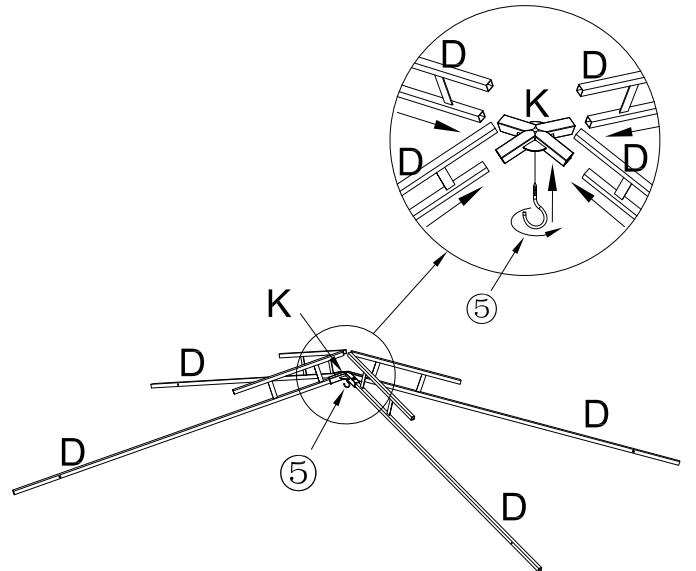

# PARTS

A 1pc		
B 1pc		
C 2pcs		
D 4pcs		
E 2pcs		F 2pcs 
G 2pcs		H 2pcs 
J 1pc		K 1pc 
L 4pcs		M 4pcs 
N 4pcs		O 1pc 
P 4pcs		Q 8pcs 
R 1pc		S 1pc 
U 1pc		V1 1pc 
V2 1pc		W1 1pc 
W2 1pc		X 2pcs 
Y 2pcs		Z 6pcs 
①	 M6x13 mm	43pcs+1pc
②	 M6x30 mm	4pcs+1pc
③	 M6	4pcs+1pc
④	 M6x35 mm	4pcs+1pc
⑤		1pc
⑥		1pc

③

④

⑤

Press the button and push the extension tube (M) up to the end

⑥

⑦

⑧

9

Pull out the extension tube (M) outwards to adjust the ceiling (O)

10

11

12