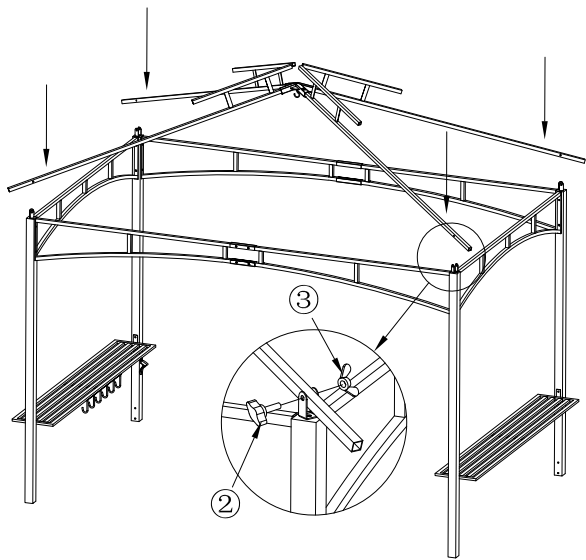

# PARTS

A 1pc		
B 1pc		
C 2pcs		
D 4pcs		
E 2pcs		F 2pcs 
G 2pcs		H 2pcs 
J 1pc		K 1pc 
L 4pcs		M 4pcs 
N 4pcs		O 1pc 
P 4pcs		Q 8pcs 
R 1pc		S 1pc 
U 1pc		V1 1pc 
V2 1pc		W1 1pc 
W2 1pc		X 2pcs 
Y 2pcs		Z 6pcs 
①	 M6x13 mm	43pcs+1pc
②	 M6x30 mm	4pcs+1pc
③	 M6	4pcs+1pc
④	 M6x35 mm	4pcs+1pc
⑤		1pc
⑥		1pc

③

④

⑤

Press the button and push the extension tube (M) up to the end

⑥

⑦

⑧

9

Pull out the extension tube (M) outwards to adjust the ceiling (O)

10

11

12