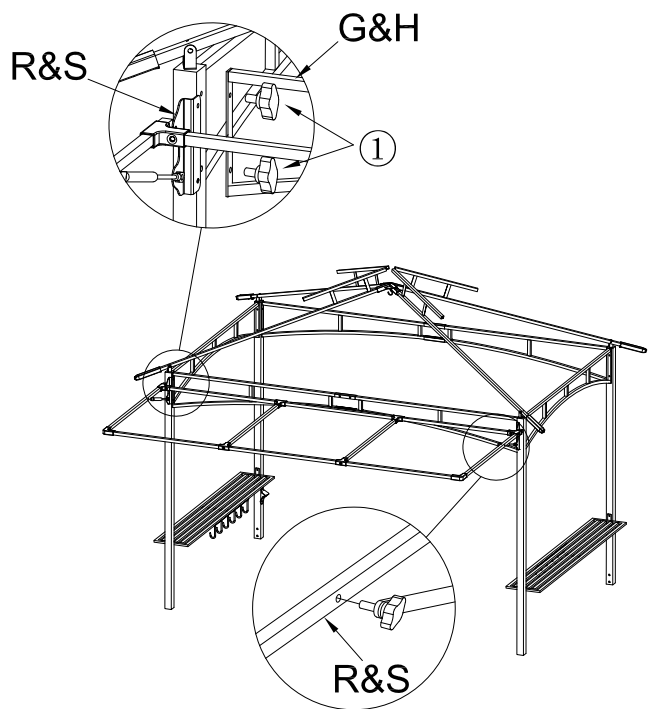

# PARTS

A 1pc		
B 1pc		
C 2pcs		
D 4pcs		
E 2pcs		F 2pcs 
G 2pcs		H 2pcs 
J 1pc		K 1pc 
L 4pcs		M 4pcs 
N 4pcs		O 1pc 
P 4pcs		Q 8pcs 
R 1pc		S 1pc 
U 1pc		V1 1pc 
V2 1pc		W1 1pc 
W2 1pc		X 2pcs 
Y 2pcs		Z 6pcs 
①	 M6x13 mm	43pcs+1pc
②	 M6x30 mm	4pcs+1pc
③	 M6	4pcs+1pc
④	 M6x35 mm	4pcs+1pc
⑤		1pc
⑥		1pc

③

④

⑤

Press the button and push the extension tube (M) up to the end

⑥

⑦

⑧

9

Pull out the extension tube (M) outwards to adjust the ceiling (O)

10

11

12