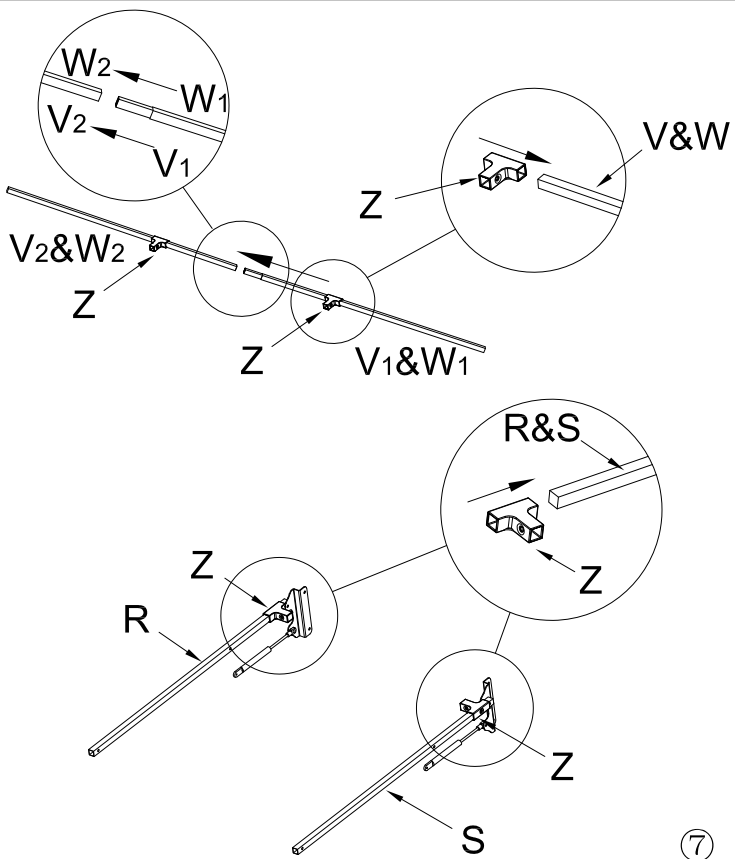

# PARTS

A 1pc		
B 1pc		
C 2pcs		
D 4pcs		
E 2pcs		F 2pcs 
G 2pcs		H 2pcs 
J 1pc		K 1pc 
L 4pcs		M 4pcs 
N 4pcs		O 1pc 
P 4pcs		Q 8pcs 
R 1pc		S 1pc 
U 1pc		V1 1pc 
V2 1pc		W1 1pc 
W2 1pc		X 2pcs 
Y 2pcs		Z 6pcs 
①	 M6x13 mm	43pcs+1pc
②	 M6x30 mm	4pcs+1pc
③	 M6	4pcs+1pc
④	 M6x35 mm	4pcs+1pc
⑤		1pc
⑥		1pc

③

④

⑤

Press the button and push the extension tube (M) up to the end

⑥

⑦

⑧

9

Pull out the extension tube (M) outwards to adjust the ceiling (O)

10

11

12