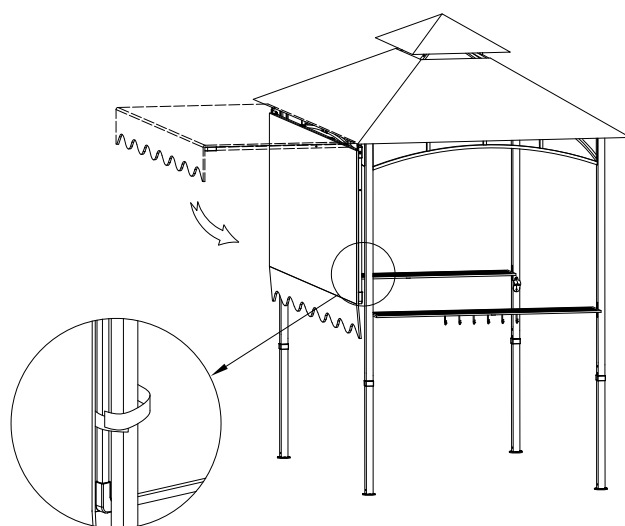

③

④

⑤

Press the button and push the extension tube (M) up to the end

⑥

⑦

⑧

9

Pull out the extension tube (M) outwards to adjust the ceiling (O)

10

11

12