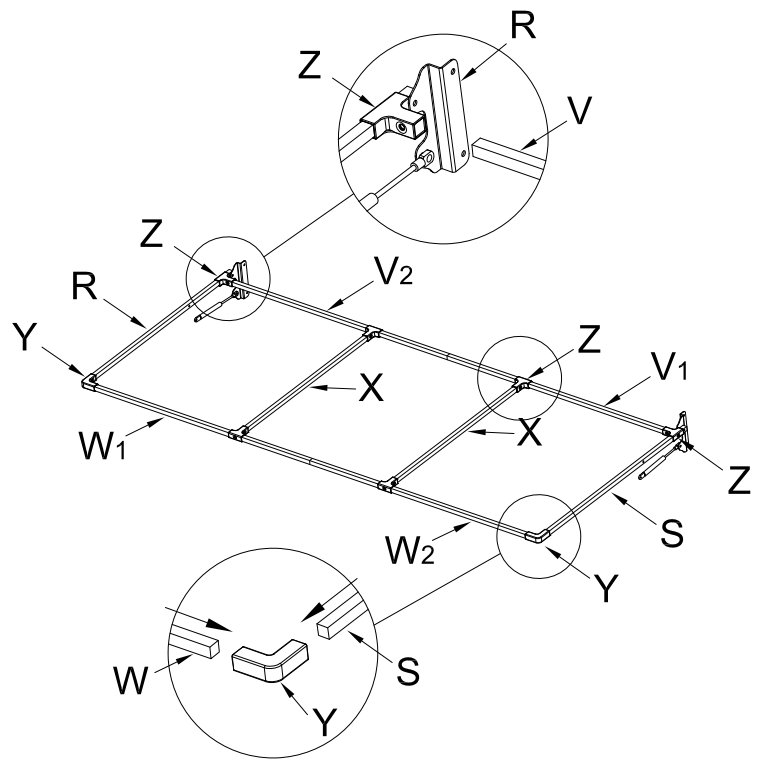

# PARTS

A 1pc		
B 1pc		
C 2pcs		
D 4pcs		
E 2pcs		F 2pcs 
G 2pcs		H 2pcs 
J 1pc		K 1pc 
L 4pcs		M 4pcs 
N 4pcs		O 1pc 
P 4pcs		Q 8pcs 
R 1pc		S 1pc 
U 1pc		V1 1pc 
V2 1pc		W1 1pc 
W2 1pc		X 2pcs 
Y 2pcs		Z 6pcs 
①	 M6x13 mm	43pcs+1pc
②	 M6x30 mm	4pcs+1pc
③	 M6	4pcs+1pc
④	 M6x35 mm	4pcs+1pc
⑤		1pc
⑥		1pc

③

④

⑤

Press the button and push the extension tube (M) up to the end

⑥

⑦

⑧

9

Pull out the extension tube (M) outwards to adjust the ceiling (O)

10

11

12