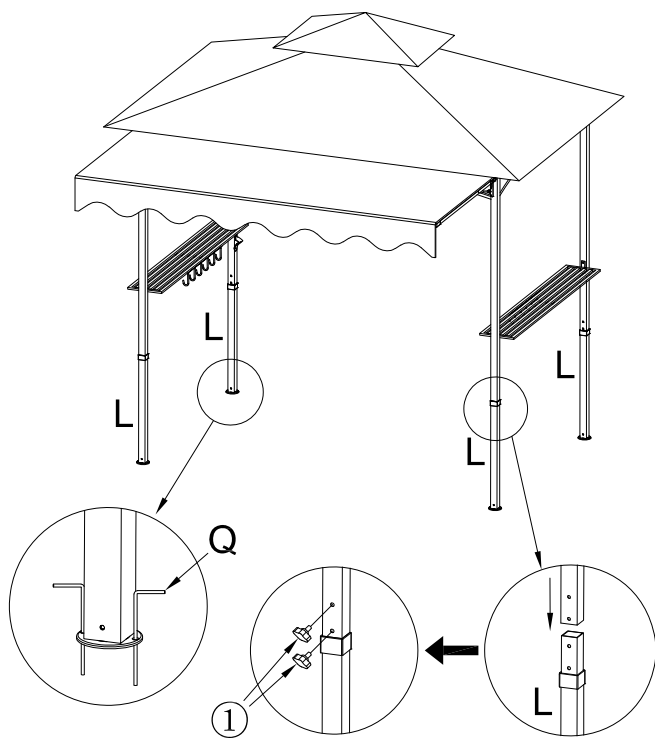

# PARTS

A 1pc		
B 1pc		
C 2pcs		
D 4pcs		
E 2pcs		F 2pcs 
G 2pcs		H 2pcs 
J 1pc		K 1pc 
L 4pcs		M 4pcs 
N 4pcs		O 1pc 
P 4pcs		Q 8pcs 
R 1pc		S 1pc 
U 1pc		V1 1pc 
V2 1pc		W1 1pc 
W2 1pc		X 2pcs 
Y 2pcs		Z 6pcs 
①	 M6x13 mm	43pcs+1pc
②	 M6x30 mm	4pcs+1pc
③	 M6	4pcs+1pc
④	 M6x35 mm	4pcs+1pc
⑤		1pc
⑥		1pc

③

④

⑤

Press the button and push the extension tube (M) up to the end

⑥

⑦

⑧

9

Pull out the extension tube (M) outwards to adjust the ceiling (O)

10

11

12