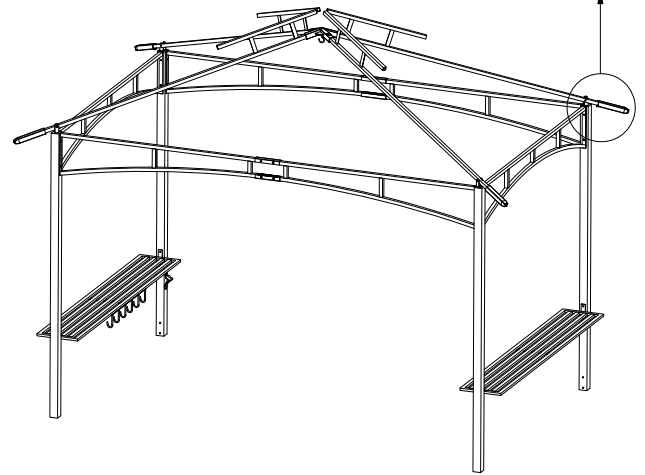

# PARTS

A 1pc		
B 1pc		
C 2pcs		
D 4pcs		
E 2pcs		F 2pcs 
G 2pcs		H 2pcs 
J 1pc		K 1pc 
L 4pcs		M 4pcs 
N 4pcs		O 1pc 
P 4pcs		Q 8pcs 
R 1pc		S 1pc 
U 1pc		V1 1pc 
V2 1pc		W1 1pc 
W2 1pc		X 2pcs 
Y 2pcs		Z 6pcs 
①	 M6x13 mm	43pcs+1pc
②	 M6x30 mm	4pcs+1pc
③	 M6	4pcs+1pc
④	 M6x35 mm	4pcs+1pc
⑤		1pc
⑥		1pc

③

④

⑤

Press the button and push the extension tube (M) up to the end

⑥

⑦

⑧

9

Pull out the extension tube (M) outwards to adjust the ceiling (O)

10

11

12