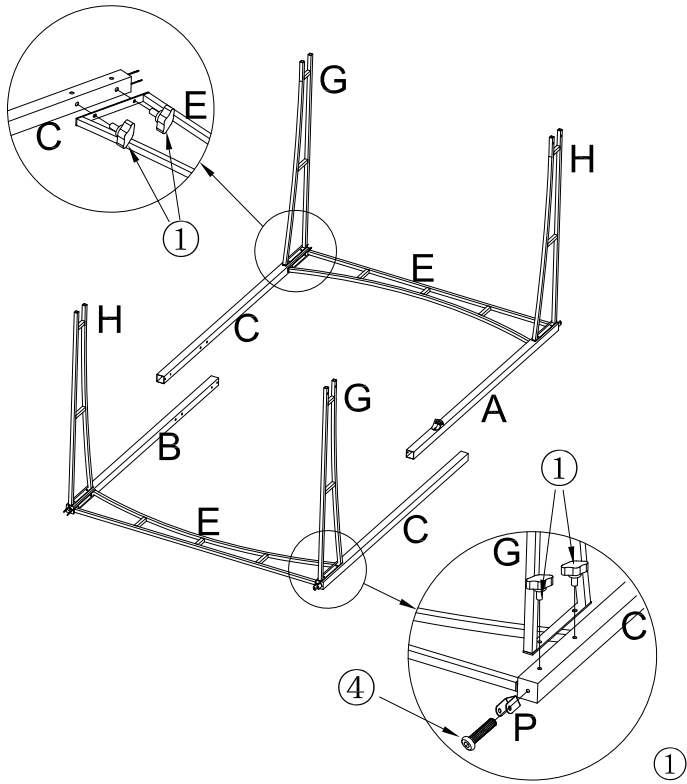

# PARTS

A 1pc		
B 1pc		
C 2pcs		
D 4pcs		
E 2pcs		F 2pcs 
G 2pcs		H 2pcs 
J 1pc		K 1pc 
L 4pcs		M 4pcs 
N 4pcs		O 1pc 
P 4pcs		Q 8pcs 
R 1pc		S 1pc 
U 1pc		V1 1pc 
V2 1pc		W1 1pc 
W2 1pc		X 2pcs 
Y 2pcs		Z 6pcs 
①	 M6x13 mm	43pcs+1pc
②	 M6x30 mm	4pcs+1pc
③	 M6	4pcs+1pc
④	 M6x35 mm	4pcs+1pc
⑤		1pc
⑥		1pc

③

④

⑤

Press the button and push the extension tube (M) up to the end

⑥

⑦

⑧

9

Pull out the extension tube (M) outwards to adjust the ceiling (O)

10

11

12