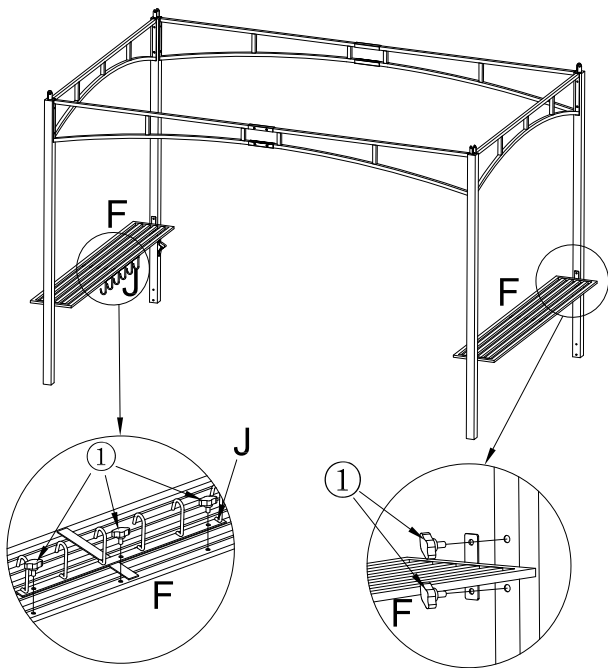

# PARTS

A 1pc		
B 1pc		
C 2pcs		
D 4pcs		
E 2pcs		F 2pcs 
G 2pcs		H 2pcs 
J 1pc		K 1pc 
L 4pcs		M 4pcs 
N 4pcs		O 1pc 
P 4pcs		Q 8pcs 
R 1pc		S 1pc 
U 1pc		V1 1pc 
V2 1pc		W1 1pc 
W2 1pc		X 2pcs 
Y 2pcs		Z 6pcs 
①	 M6x13 mm	43pcs+1pc
②	 M6x30 mm	4pcs+1pc
③	 M6	4pcs+1pc
④	 M6x35 mm	4pcs+1pc
⑤		1pc
⑥		1pc

③

④

⑤

Press the button and push the extension tube (M) up to the end

⑥

⑦

⑧

9

Pull out the extension tube (M) outwards to adjust the ceiling (O)

10

11

12