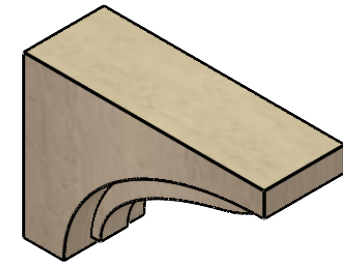

ITEM NUMBER: CORU03X09X06HELRCPR

3"W X 9"D X 6"H SERIES 3 CLASSIC HELENA ROUGH CEDAR TIMBERTHANE
FAUX WOOD CORBEL, PRIMED

SIDE PROFILE

FRONT PROFILE

ISOMETRIC

EKENA MILLWORK
2300 WEST MAIN ST.
CLARKSVILLE, TX 75426
TOLL FREE: 866-607-0453
WWW.EKENAMILLWORK.COM