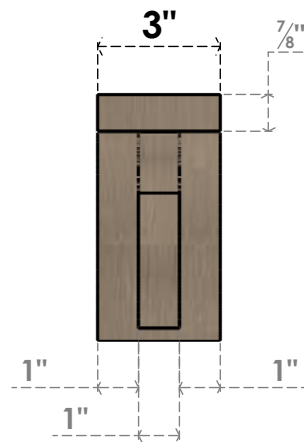

ITEM NUMBER: CORU03X09X06HELRCPR

3"W X 9"D X 6"H SERIES 3 CLASSIC HELENA ROUGH CEDAR TIMBERTHANE
FAUX WOOD CORBEL, PRIMED

SIDE PROFILE

FRONT PROFILE

ISOMETRIC

EKENA MILLWORK
2300 WEST MAIN ST.
CLARKSVILLE, TX 75426
TOLL FREE: 866-607-0453
WWW.EKENAMILLWORK.COM

NOTES

1. INSTALLATION TO BE COMPLETED IN ACCORDANCE WITH MANUFACTURER'S SPECIFICATIONS.
2. DRAWING MAY NOT BE TO SCALE
3. THIS DRAWING IS INTENDED FOR DESIGN AND PLANNING PURPOSES ONLY.
4. ALL INFORMATION CONTAINED HEREIN WAS CURRENT AT THE TIME OF DEVELOPMENT BUT MUST BE REVIEWED AND APPROVED BY THE PRODUCT MANUFACTURER TO BE CONSIDERED ACCURATE.
5. TIMBERTHANE ARCHITECTURAL PRODUCTS ARE MADE FROM HIGH DENSITY URETHANE AND COME FACTORY PRIMED