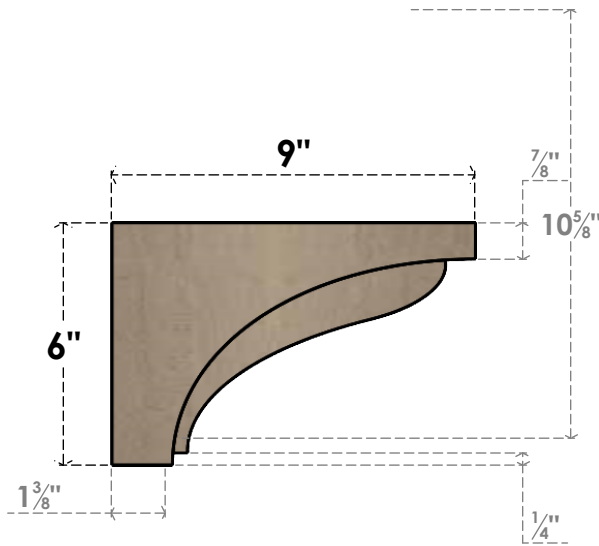

ITEM NUMBER: CORU03X09X06HELRCPR

3"W X 9"D X 6"H SERIES 3 CLASSIC HELENA ROUGH CEDAR TIMBERTHANE
FAUX WOOD CORBEL, PRIMED

SIDE PROFILE

FRONT PROFILE

ISOMETRIC

EKENA MILLWORK
2300 WEST MAIN ST.
CLARKSVILLE, TX 75426
TOLL FREE: 866-607-0453
WWW.EKENAMILLWORK.COM

NOTES

1. INSTALLATION TO BE COMPLETED IN ACCORDANCE WITH MANUFACTURER'S SPECIFICATIONS.
2. DRAWING MAY NOT BE TO SCALE
3. THIS DRAWING IS INTENDED FOR DESIGN AND PLANNING PURPOSES ONLY.
4. ALL INFORMATION CONTAINED HEREIN WAS CURRENT AT THE TIME OF DEVELOPMENT BUT MUST BE REVIEWED AND APPROVED BY THE PRODUCT MANUFACTURER TO BE CONSIDERED ACCURATE.
5. TIMBERTHANE ARCHITECTURAL PRODUCTS ARE MADE FROM HIGH DENSITY URETHANE AND COME FACTORY PRIMED