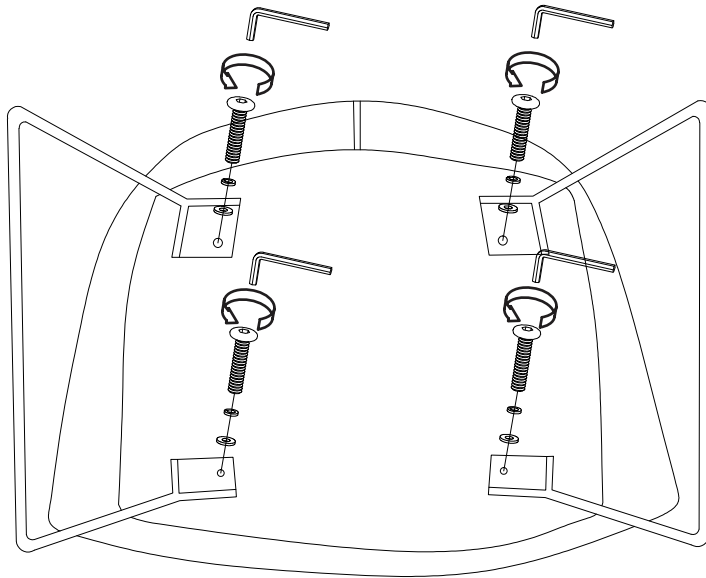

# ASSEMBLY INSTRUCTIONS FOR BARTLETT CHAIR

Hardware are packed in Red pp bag.  
Please open the box to remove Metal leg & Hardware.

## PART LIST

NO	DESCRIPTION	IMAGES	QTY
P1	SEATER		1
P2	METALLEG		1
P3	METALLEG		1

## PARTS DIAGRAM:

DESCRIPTION	IMAGES	QTY
ALLEN BOLT		4
FLAT WASHER		4
SPRING WASHER		4
ALLEN KEY		1