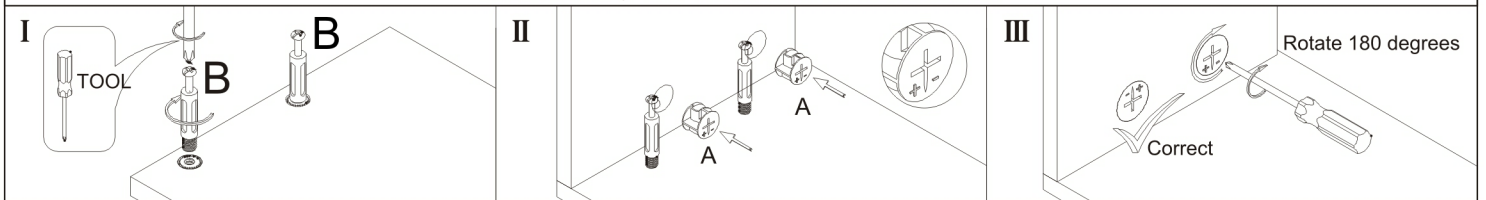

Bathroom cabinet

2 Persons

L996*W475*H450MM

Installation Instructions

Notes: Don't tighten screws completely at first, just in case parts were assembled wrongly and need disassemble. Tighten screws at last when all parts are put together.

Disassembly and installation of accessories

A 48PCS  15*10mm	B 48PCS  6*28mm	C 57PCS  3.5*14mm	D 12PCS  3.5*30mm	E 10PCS  7*38mm	F 4PCS  8*30mm	G 4PCS  4*18	H 2PCS  128 handles	
I 4PCS  Three-section Rail	J 4PCS  Expansion screw	L 2PCS  Corner code	M 2PCS  Pendant					