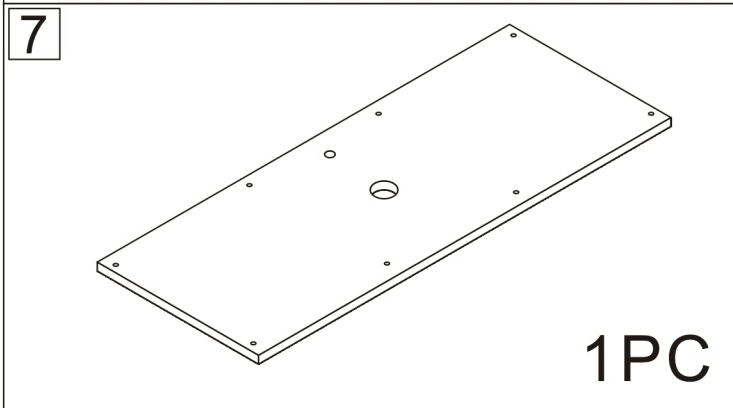

Bathroom cabinet

2 Persons

L996*W475*H450MM

Installation Instructions

Notes: Don't tighten screws completely at first, just in case parts were assembled wrongly and need disassemble. Tighten screws at last when all parts are put together.

Disassembly and installation of accessories

A 48PCS  15*10mm	B 48PCS  6*28mm	C 57PCS  3.5*14mm	D 12PCS  3.5*30mm	E 10PCS  7*38mm	F 4PCS  8*30mm	G 4PCS  4*18	H 2PCS  128 handles	
I 4PCS  Three-section Rail	J 4PCS  Expansion screw	L 2PCS  Corner code	M 2PCS  Pendant					