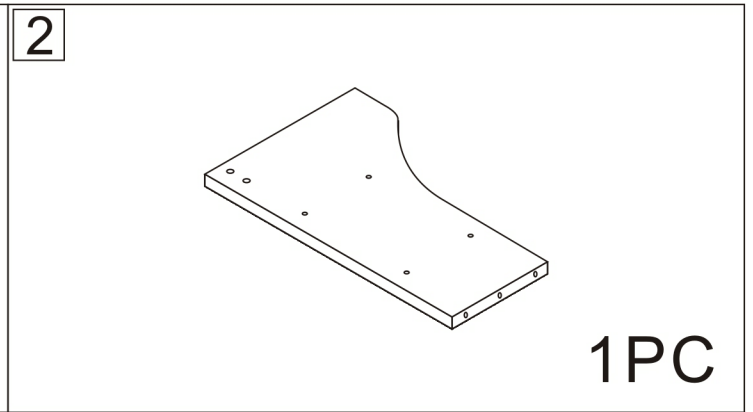

Bathroom cabinet

2 Persons

L996*W475*H450MM

Installation Instructions

Notes: Don't tighten screws completely at first, just in case parts were assembled wrongly and need disassemble. Tighten screws at last when all parts are put together.

Disassembly and installation of accessories

A 48PCS  15*10mm	B 48PCS  6*28mm	C 57PCS  3.5*14mm	D 12PCS  3.5*30mm	E 10PCS  7*38mm	F 4PCS  8*30mm	G 4PCS  4*18	H 2PCS  128 handles	
I 4PCS  Three-section Rail	J 4PCS  Expansion screw	L 2PCS  Corner code	M 2PCS  Pendant					