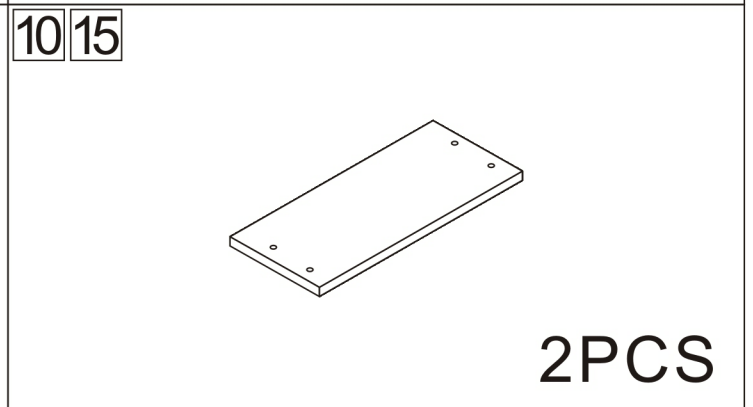

Bathroom cabinet

2 Persons

L996*W475*H450MM

Installation Instructions

Notes: Don't tighten screws completely at first, just in case parts were assembled wrongly and need disassemble. Tighten screws at last when all parts are put together.

Disassembly and installation of accessories

A 48PCS  15*10mm	B 48PCS  6*28mm	C 57PCS  3.5*14mm	D 12PCS  3.5*30mm	E 10PCS  7*38mm	F 4PCS  8*30mm	G 4PCS  4*18	H 2PCS  128 handles	
I 4PCS  Three-section Rail	J 4PCS  Expansion screw	L 2PCS  Corner code	M 2PCS  Pendant					