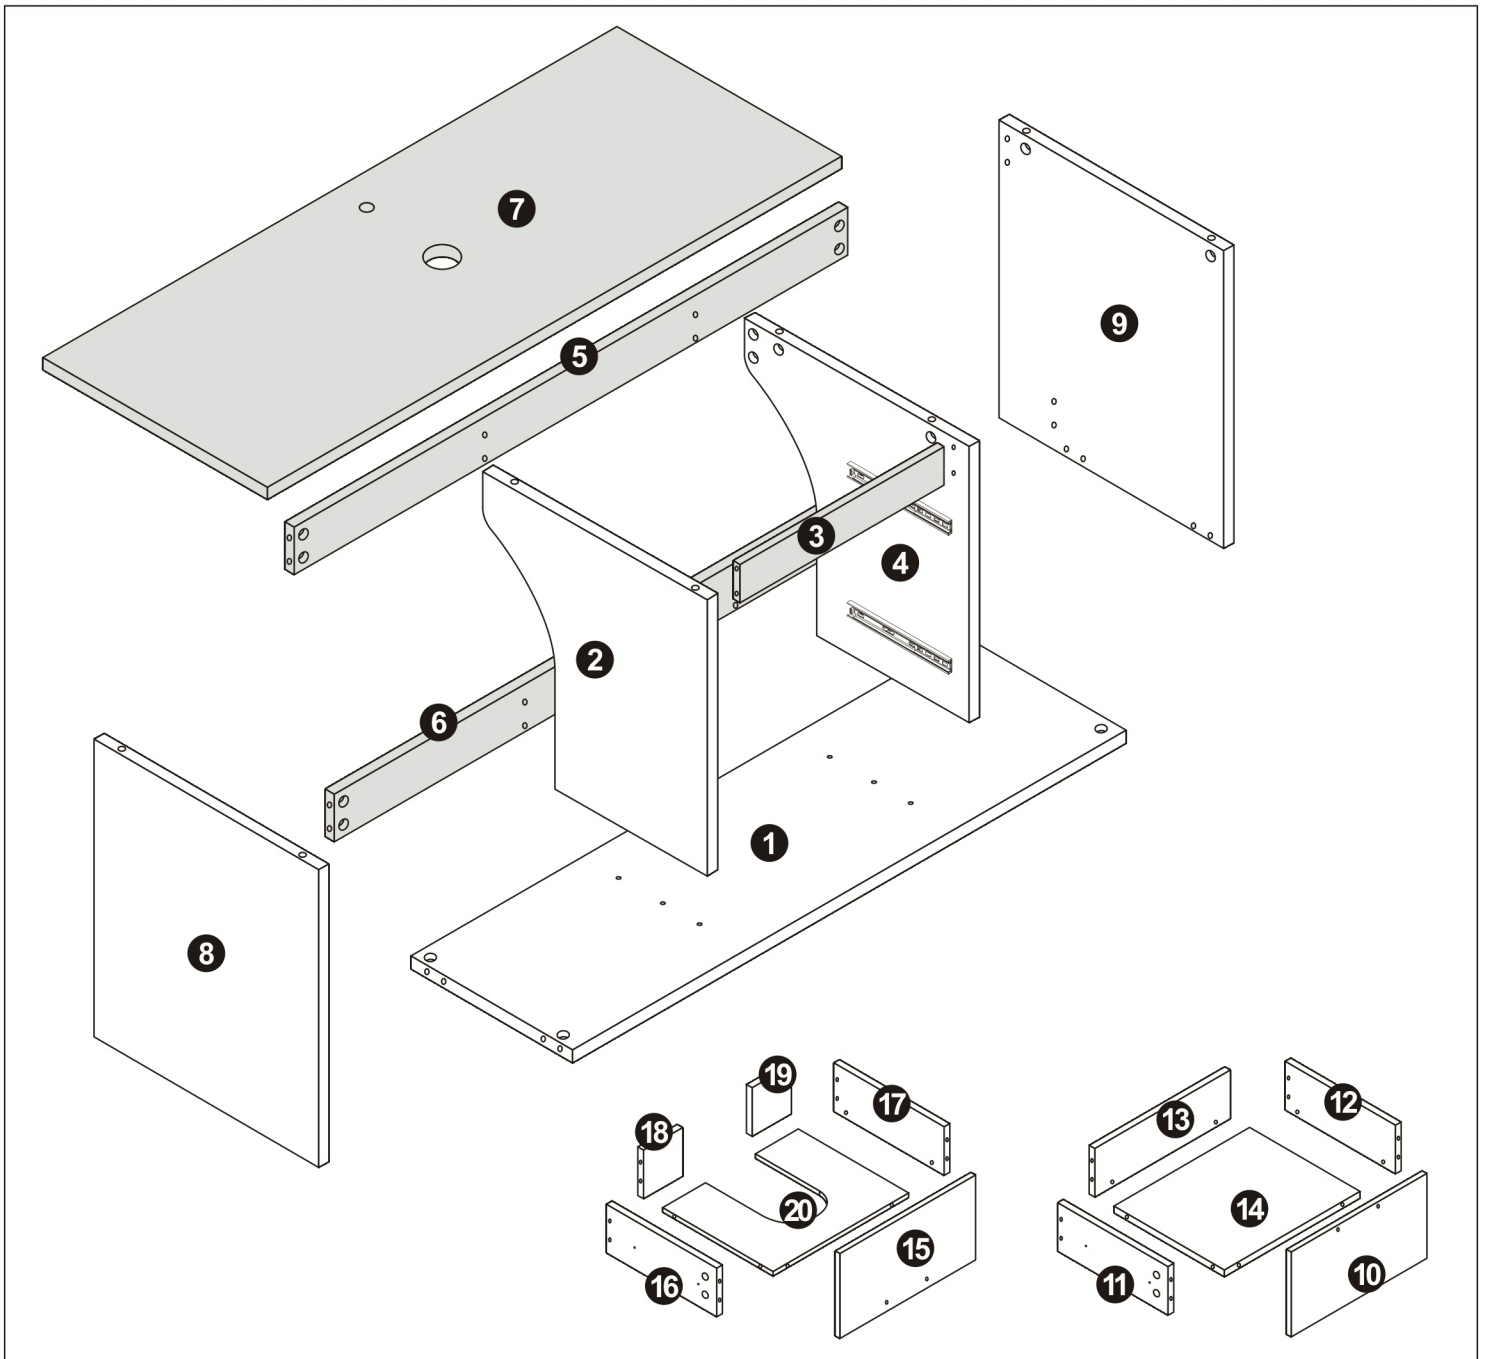

Bathroom cabinet

2 Persons

L996*W475*H450MM

Installation Instructions

Notes: Don't tighten screws completely at first, just in case parts were assembled wrongly and need disassemble. Tighten screws at last when all parts are put together.

Disassembly and installation of accessories

A 48PCS  15*10mm	B 48PCS  6*28mm	C 57PCS  3.5*14mm	D 12PCS  3.5*30mm	E 10PCS  7*38mm	F 4PCS  8*30mm	G 4PCS  4*18	H 2PCS  128 handles	
I 4PCS  Three-section Rail	J 4PCS  Expansion screw	L 2PCS  Corner code	M 2PCS  Pendant					

Bx1

Bx1

B	48PCS
	
6*28mm	

2

Ix4

I ₁	4PCS
Three-section Rail	

3

C	8PCS	I ₁	4PCS
3.5*14mm		12 inch Three-section Rail	

4

A	4PCS
	
15*10mm	

5

E	6PCS
	
7*38mm	

6

E	4PCS
	
7*38mm	

7

D	4PCS
	
3.5*30mm	