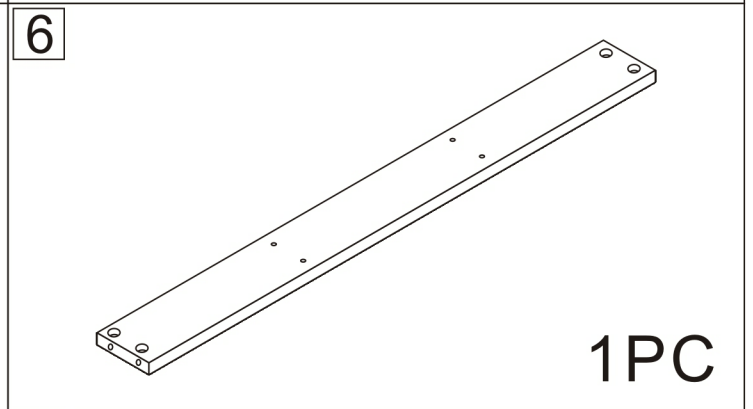

Bathroom cabinet

2 Persons

L996*W475*H450MM

Installation Instructions

Notes: Don't tighten screws completely at first, just in case parts were assembled wrongly and need disassemble. Tighten screws at last when all parts are put together.

Disassembly and installation of accessories

A 48PCS  15*10mm	B 48PCS  6*28mm	C 57PCS  3.5*14mm	D 12PCS  3.5*30mm	E 10PCS  7*38mm	F 4PCS  8*30mm	G 4PCS  4*18	H 2PCS  128 handles	
I 4PCS  Three-section Rail	J 4PCS  Expansion screw	L 2PCS  Corner code	M 2PCS  Pendant					