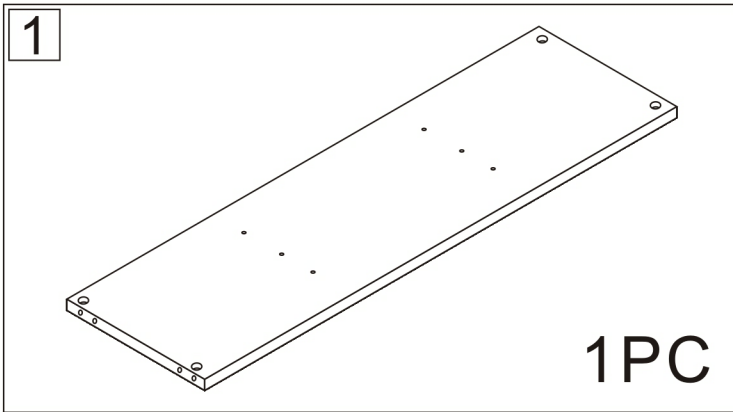

Bathroom cabinet

2 Persons

L996*W475*H450MM

Installation Instructions

Notes: Don't tighten screws completely at first, just in case parts were assembled wrongly and need disassemble. Tighten screws at last when all parts are put together.

Disassembly and installation of accessories

A 48PCS  15*10mm	B 48PCS  6*28mm	C 57PCS  3.5*14mm	D 12PCS  3.5*30mm	E 10PCS  7*38mm	F 4PCS  8*30mm	G 4PCS  4*18	H 2PCS  128 handles	
I 4PCS  Three-section Rail	J 4PCS  Expansion screw	L 2PCS  Corner code	M 2PCS  Pendant					