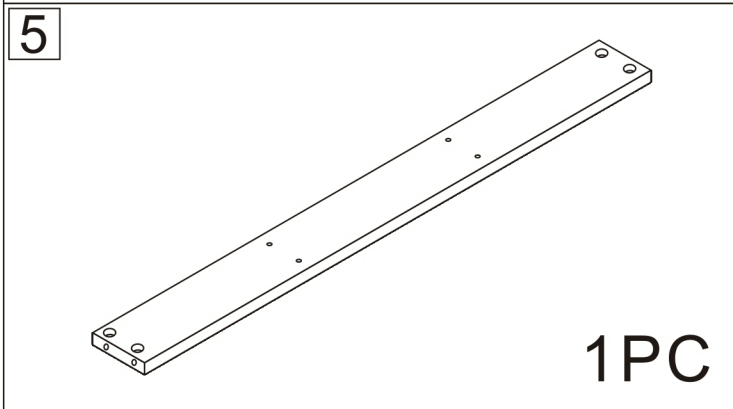

Bathroom cabinet

2 Persons

L996*W475*H450MM

Installation Instructions

Notes: Don't tighten screws completely at first, just in case parts were assembled wrongly and need disassemble. Tighten screws at last when all parts are put together.

Disassembly and installation of accessories

A 48PCS  15*10mm	B 48PCS  6*28mm	C 57PCS  3.5*14mm	D 12PCS  3.5*30mm	E 10PCS  7*38mm	F 4PCS  8*30mm	G 4PCS  4*18	H 2PCS  128 handles	
I 4PCS  Three-section Rail	J 4PCS  Expansion screw	L 2PCS  Corner code	M 2PCS  Pendant					