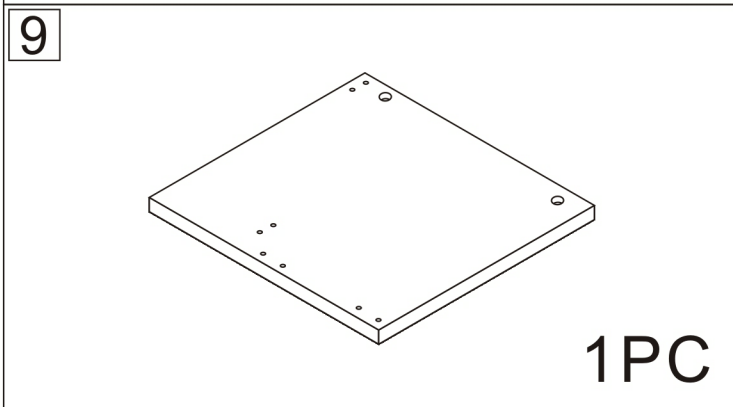

Bathroom cabinet

2 Persons

L996*W475*H450MM

Installation Instructions

Notes: Don't tighten screws completely at first, just in case parts were assembled wrongly and need disassemble. Tighten screws at last when all parts are put together.

Disassembly and installation of accessories

A 48PCS  15*10mm	B 48PCS  6*28mm	C 57PCS  3.5*14mm	D 12PCS  3.5*30mm	E 10PCS  7*38mm	F 4PCS  8*30mm	G 4PCS  4*18	H 2PCS  128 handles	
I 4PCS  Three-section Rail	J 4PCS  Expansion screw	L 2PCS  Corner code	M 2PCS  Pendant					