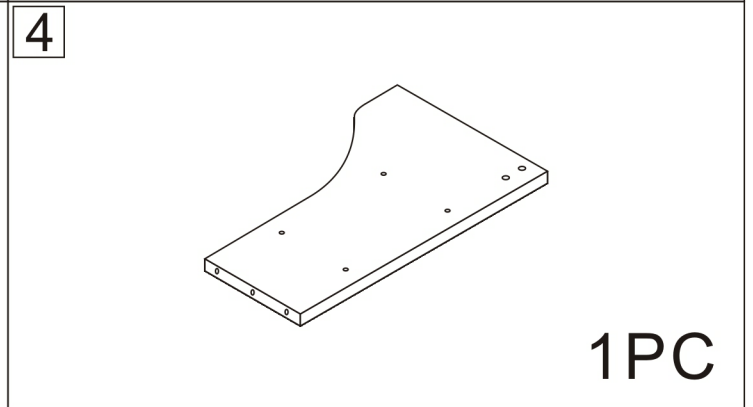

Bathroom cabinet

2 Persons

L996*W475*H450MM

Installation Instructions

Notes: Don't tighten screws completely at first, just in case parts were assembled wrongly and need disassemble. Tighten screws at last when all parts are put together.

Disassembly and installation of accessories

A 48PCS  15*10mm	B 48PCS  6*28mm	C 57PCS  3.5*14mm	D 12PCS  3.5*30mm	E 10PCS  7*38mm	F 4PCS  8*30mm	G 4PCS  4*18	H 2PCS  128 handles	
I 4PCS  Three-section Rail	J 4PCS  Expansion screw	L 2PCS  Corner code	M 2PCS  Pendant					