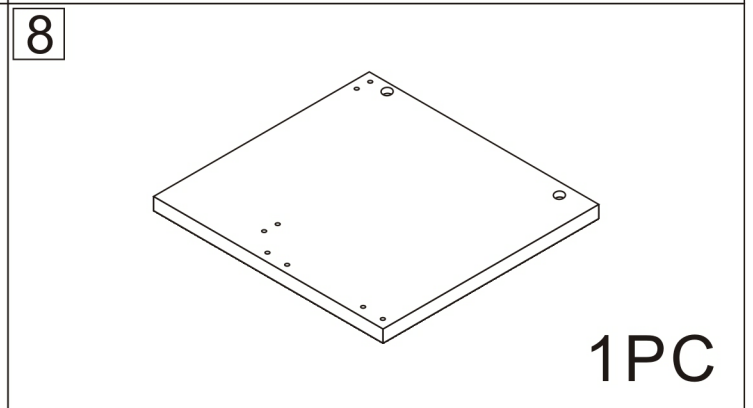

Bathroom cabinet

2 Persons

L996*W475*H450MM

Installation Instructions

Notes: Don't tighten screws completely at first, just in case parts were assembled wrongly and need disassemble. Tighten screws at last when all parts are put together.

Disassembly and installation of accessories

A 48PCS  15*10mm	B 48PCS  6*28mm	C 57PCS  3.5*14mm	D 12PCS  3.5*30mm	E 10PCS  7*38mm	F 4PCS  8*30mm	G 4PCS  4*18	H 2PCS  128 handles	
I 4PCS  Three-section Rail	J 4PCS  Expansion screw	L 2PCS  Corner code	M 2PCS  Pendant					