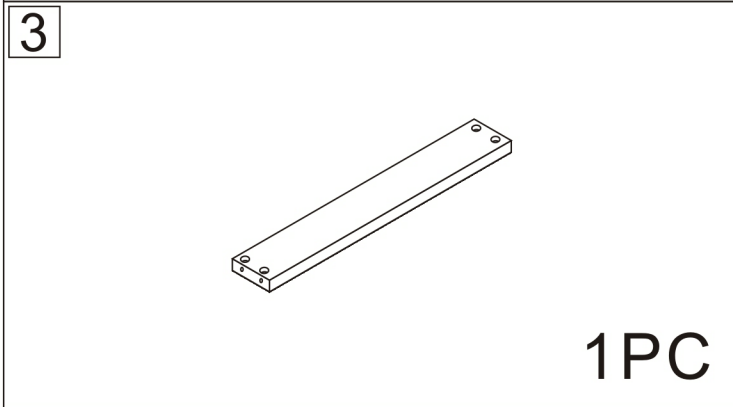

Bathroom cabinet

2 Persons

L996*W475*H450MM

Installation Instructions

Notes: Don't tighten screws completely at first, just in case parts were assembled wrongly and need disassemble. Tighten screws at last when all parts are put together.

Disassembly and installation of accessories

A 48PCS  15*10mm	B 48PCS  6*28mm	C 57PCS  3.5*14mm	D 12PCS  3.5*30mm	E 10PCS  7*38mm	F 4PCS  8*30mm	G 4PCS  4*18	H 2PCS  128 handles	
I 4PCS  Three-section Rail	J 4PCS  Expansion screw	L 2PCS  Corner code	M 2PCS  Pendant					