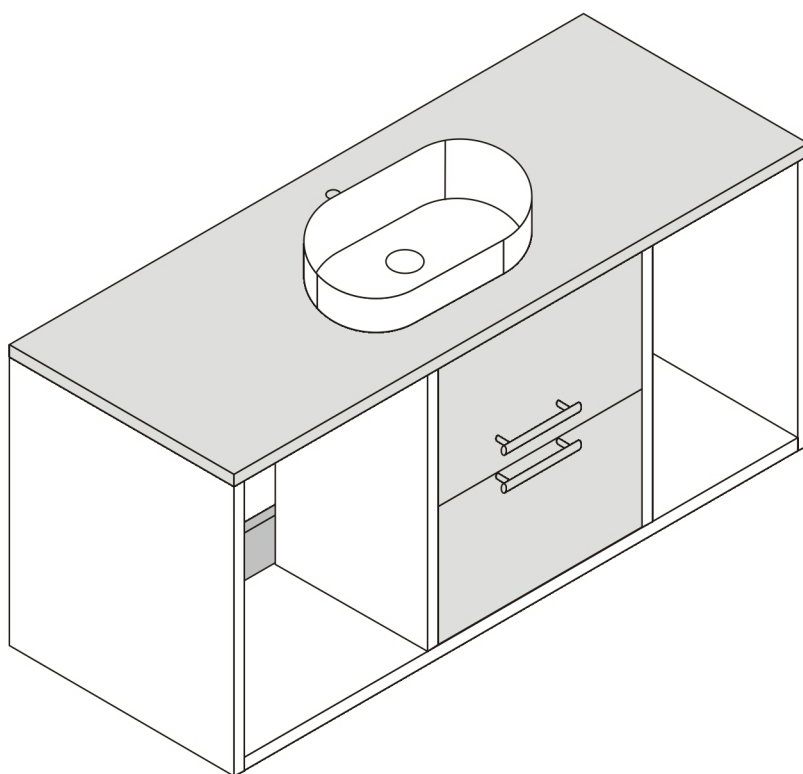

Bathroom cabinet

2 Persons

L996*W475*H450MM

Installation Instructions

Notes: Don't tighten screws completely at first, just in case parts were assembled wrongly and need disassemble. Tighten screws at last when all parts are put together.

Disassembly and installation of accessories

A 48PCS  15*10mm	B 48PCS  6*28mm	C 57PCS  3.5*14mm	D 12PCS  3.5*30mm	E 10PCS  7*38mm	F 4PCS  8*30mm	G 4PCS  4*18	H 2PCS  128 handles	
I 4PCS  Three-section Rail	J 4PCS  Expansion screw	L 2PCS  Corner code	M 2PCS  Pendant					