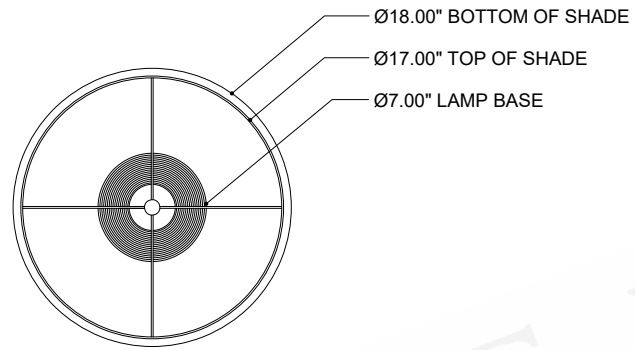

ITEM: 8000-0175

Overall Dimensions

Height: 62.5"

Diameter: 18"

TOP VIEW

FRONT VIEW