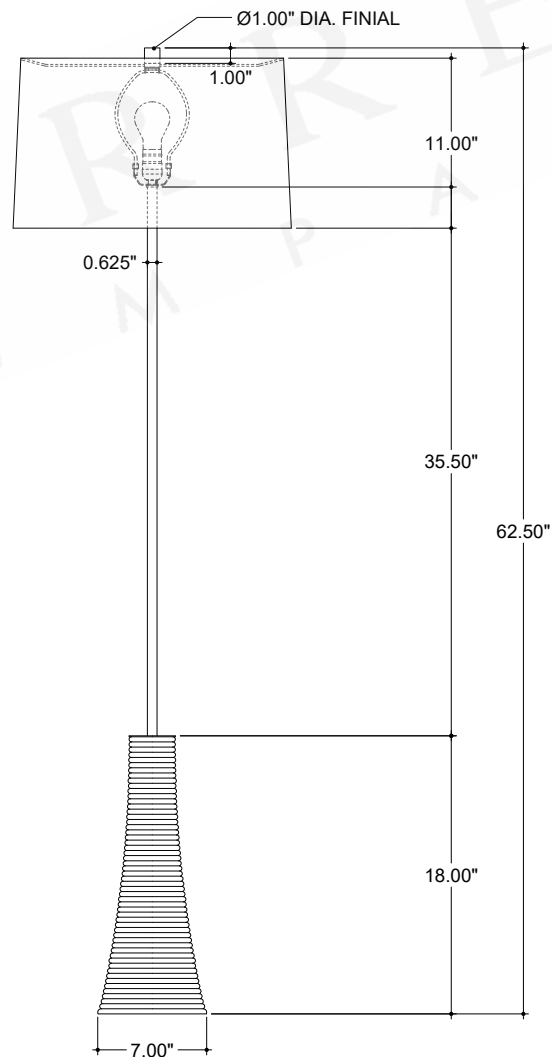

ITEM: 8000-0175

Overall Dimensions

Height: 62.5"

Diameter: 18"

TOP VIEW

FRONT VIEW