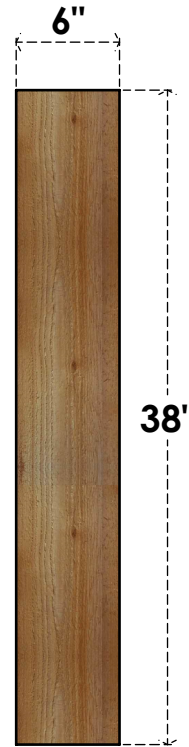

BRC06X38X38TRA00RWR

6"W X 38"D X 38"H TRADITIONAL ROUGH SAWN BRACE, WESTERN RED CEDAR

SIDE

FRONT

EKENA MILLWORK
2300 WEST MAIN ST.
CLARKSVILLE, TX 75426
TOLL FREE: 866-607-0453
WWW.EKENAMILLWORK.COM

NOTES

1. INSTALLATION TO BE COMPLETED IN ACCORDANCE WITH MANUFACTURER'S SPECIFICATIONS.
2. DRAWING MAY NOT BE TO SCALE
3. THIS DRAWING IS INTENDED FOR DESIGN AND PLANNING PURPOSES ONLY.
4. ALL INFORMATION CONTAINED HEREIN WAS CURRENT AT THE TIME OF DEVELOPMENT BUT MUST BE REVIEWED AND APPROVED BY THE PRODUCT MANUFACTURER TO BE CONSIDERED ACCURATE.
5. PRODUCTS ARE NOT KILN DRIED. THIS ITEM IS UNIQUE AND WILL CONTAIN THE NATURAL VARIATIONS THAT THE WOOD SPECIES OFFERS. THIS MAY RESULT IN VARIATIONS UP TO 1/4"