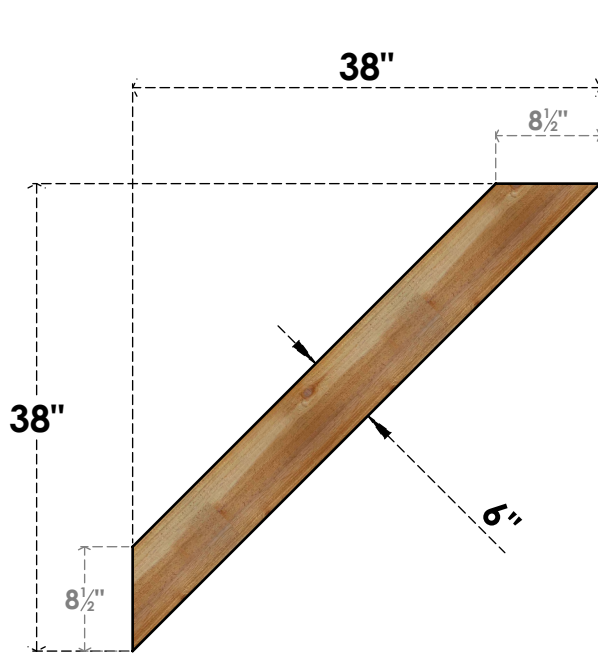

BRC06X38X38TRA00RWR

6"W X 38"D X 38"H TRADITIONAL ROUGH SAWN BRACE, WESTERN RED CEDAR

SIDE

FRONT

EKENA MILLWORK
2300 WEST MAIN ST.
CLARKSVILLE, TX 75426
TOLL FREE: 866-607-0453
WWW.EKENAMILLWORK.COM

NOTES

1. INSTALLATION TO BE COMPLETED IN ACCORDANCE WITH MANUFACTURER'S SPECIFICATIONS.
2. DRAWING MAY NOT BE TO SCALE
3. THIS DRAWING IS INTENDED FOR DESIGN AND PLANNING PURPOSES ONLY.
4. ALL INFORMATION CONTAINED HEREIN WAS CURRENT AT THE TIME OF DEVELOPMENT BUT MUST BE REVIEWED AND APPROVED BY THE PRODUCT MANUFACTURER TO BE CONSIDERED ACCURATE.
5. PRODUCTS ARE NOT KILN DRIED. THIS ITEM IS UNIQUE AND WILL CONTAIN THE NATURAL VARIATIONS THAT THE WOOD SPECIES OFFERS. THIS MAY RESULT IN VARIATIONS UP TO 1/4"