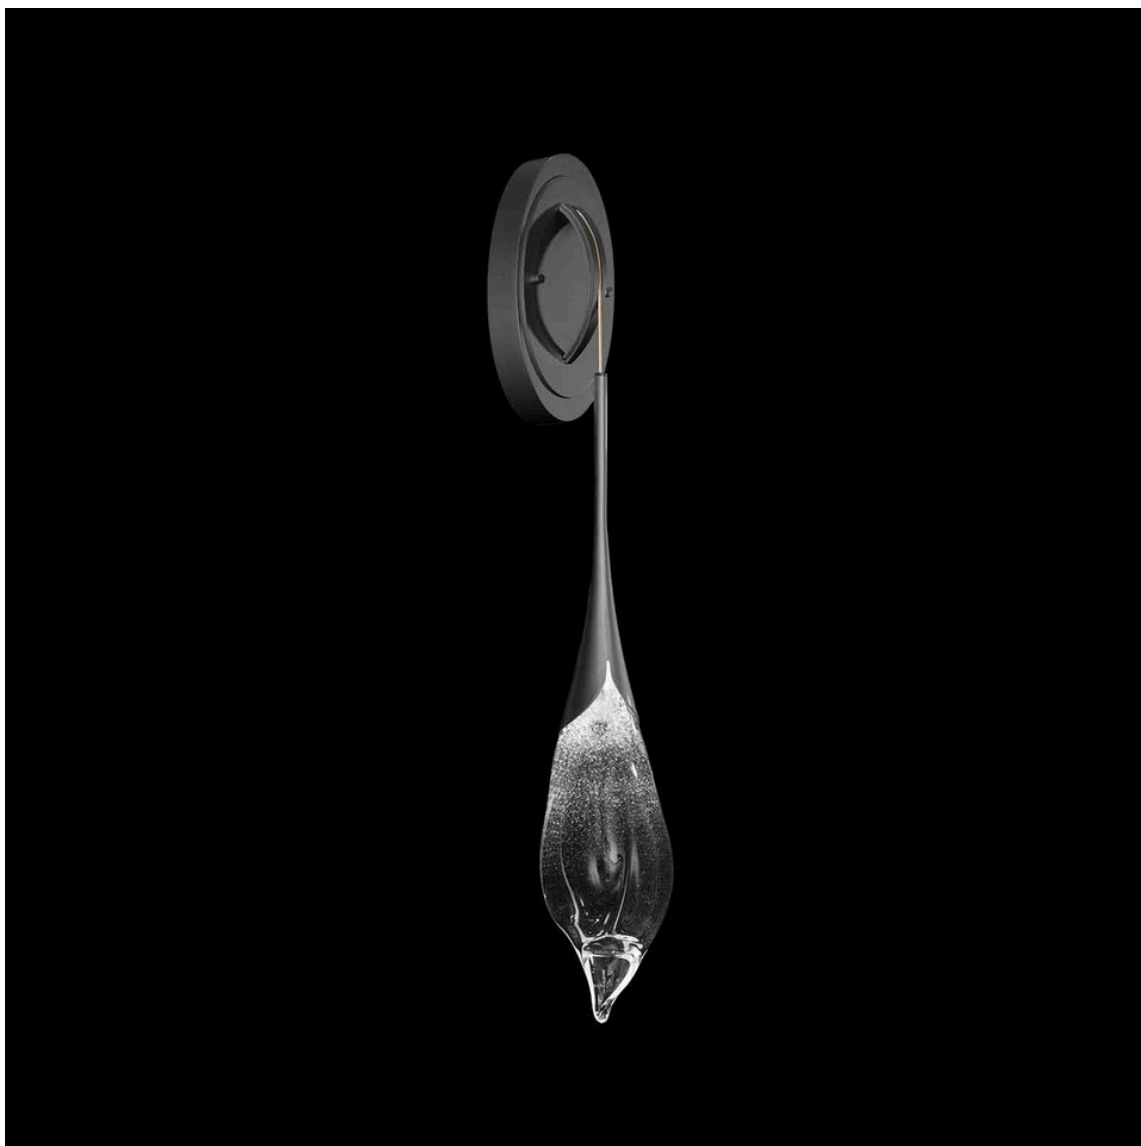

# FINE ART

HANDCRAFTED LIGHTING

100147-7

## 100147-7 • MAYU 23.75"H Adjustable Sconce

23.75H x 5W x 5.75D

*Mayu celebrates the art of glassblowing through delicate, hand-pulled forms shaped by master artisans. Each sconce glows with gentle radiance, transforming space like twilight—revealing the quiet poetry of shadow, light, and artistry within the glass itself.*