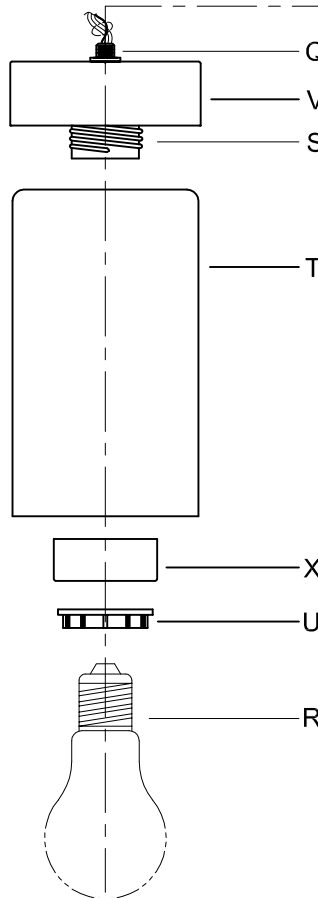

Assembly & Installation Instructions

CAUTION: Read instructions carefully and turn electricity off at main circuit breaker panel before beginning installation.

WARNING - If any Special Control Devices are used with this Fixture, Follow the Instructions Carefully to assure full compliance with N.E.C. requirements. If there are any questions, contact a Qualified Electrical Contractor.
WARNING - This product contains chemicals known to the State of California to cause cancer, birth defects and /or other reproductive harm. Thoroughly wash hands after installing, handling, cleaning, or otherwise touching this product.
CAUTION - All glass is fragile, use care when handling Glass component(s) and or Lamp(s).

CANOPY MOUNTING & WIRE CONNECTION ASSEMBLY STEPS:

1. D,E → A
2. B,A → C
3. F → P,N,M
4. N → Q
6. M → N
7. L → M,K
8. F → L,K,H
9. F → G
10. H,J → D
11. Q → V
12. U,X,T → S
13. R → S

ADJUST HEIGHT WITH "D"
 N → A (TO LOCK)

RÉGLEZ LA HAUTEUR AVEC "D"
 N → A (À VERROUILLER)

AJUSTA LA ALTURA CON "D"
 N → A (APRETAR)

**C,B,G & R
 (NOT FURNISHED)
 (NON FOURNIE)
 (NO INCLUIDA)**

Instructions d'Assemblage et Installation

MISE EN GARDE: Lire les instructions avec soin et couper le courant au disjoncteur central avant de commencer l'installation.