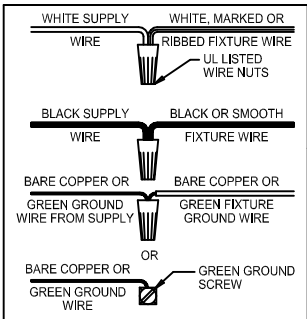

Assembly & Installation Instructions

CAUTION: Read instructions carefully and turn electricity off at main circuit breaker panel before beginning installation.

WARNING - If any Special Control Devices are used with this Fixture, Follow the Instructions Carefully to assure full compliance with N.E.C. requirements. If there are any questions, contact a Qualified Electrical Contractor.
WARNING - This product contains chemicals known to the State of California to cause cancer, birth defects and /or other reproductive harm. Thoroughly wash hands after installing, handling, cleaning, or otherwise touching this product.
CAUTION - All glass is fragile, use care when handling Glass component(s) and or Lamp(s).

CANOPY MOUNTING & WIRE CONNECTION ASSEMBLY STEPS:

1. D,E → A
2. B,A → C
3. F → P,N,M
4. N → Q
6. M → N
7. L → M,K
8. F → L,K,H
9. F → G
10. H,J → D
11. Q → V
12. U,X,T → S
13. R → S

ADJUST HEIGHT WITH "D"
 N → A (TO LOCK)