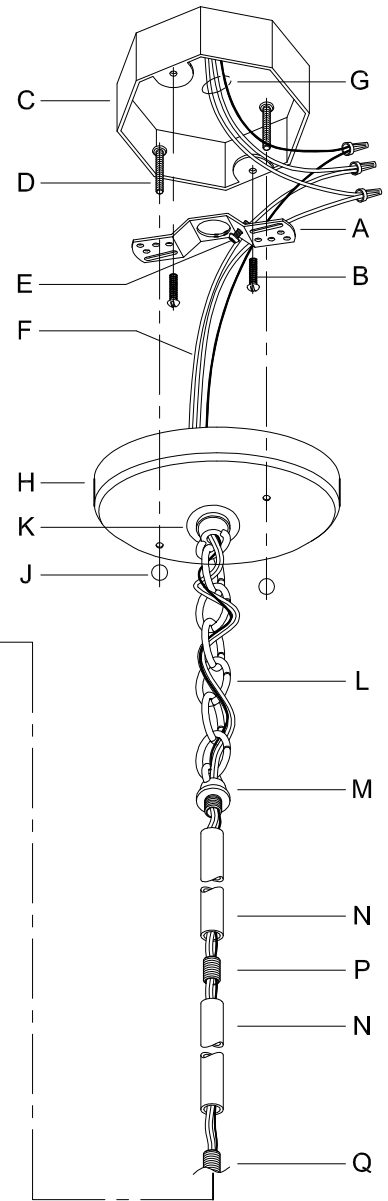

Assembly & Installation Instructions

CAUTION: Read instructions carefully and turn electricity off at main circuit breaker panel before beginning installation.

WARNING - If any Special Control Devices are used with this Fixture, Follow the Instructions Carefully to assure full compliance with N.E.C. requirements. If there are any questions, contact a Qualified Electrical Contractor.
WARNING - This product contains chemicals known to the State of California to cause cancer, birth defects and /or other reproductive harm. Thoroughly wash hands after installing, handling, cleaning, or otherwise touching this product.
CAUTION - All glass is fragile, use care when handling Glass component(s) and or Lamp(s).

CANOPY MOUNTING & WIRE CONNECTION ASSEMBLY STEPS:

1. D,E → A
2. B,A → C
3. F → P,N,M
4. N → Q
6. M → N
7. L → M,K
8. F → L,K,H
9. F → G
10. H,J → D
11. Q → V
12. U,X,T → S
13. R → S

ADJUST HEIGHT WITH "D"
 N → A (TO LOCK)

RÉGLEZ LA HAUTEUR AVEC "D"
 N → A (À VERROUILLER)

AJUSTA LA ALTURA CON "D"
 N → A (APRETAR)

**C,B,G & R
 (NOT FURNISHED)
 (NON FOURNIE)
 (NO INCLUIDA)**

Instructions d'Assemblage et Installation

MISE EN GARDE: Lire les instructions avec soin et couper le courant au disjoncteur central avant de commencer l'installation.