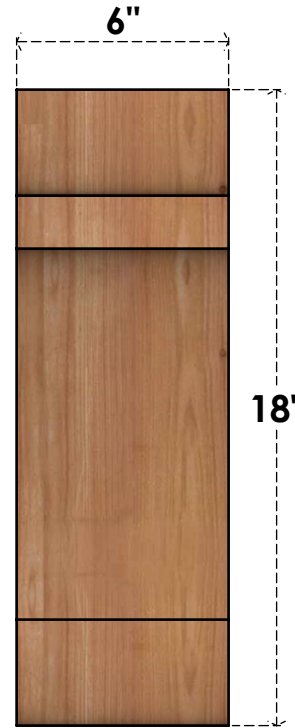

# BRC06X06X18OLY00RWR

6"W X 6"D X 18"H OLYMPIC ROUGH SAWN BRACE, WESTERN RED CEDAR

**SIDE**

**FRONT**

EKENA MILLWORK  
 2300 WEST MAIN ST.  
 CLARKSVILLE, TX 75426  
 TOLL FREE: 866-607-0453  
 WWW.EKENAMILLWORK.COM