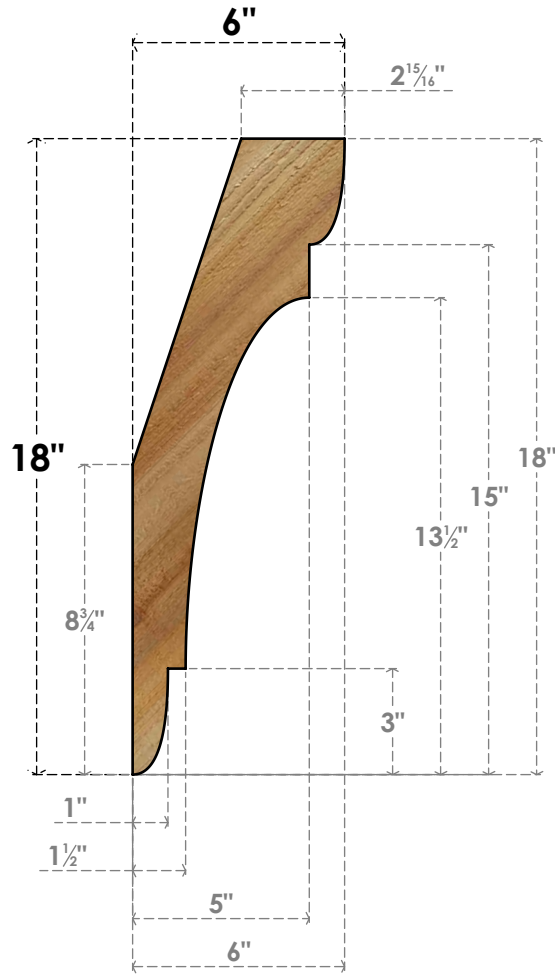

# BRC06X06X18OLY00RWR

6"W X 6"D X 18"H OLYMPIC ROUGH SAWN BRACE, WESTERN RED CEDAR

**SIDE**

**FRONT**

EKENA MILLWORK  
 2300 WEST MAIN ST.  
 CLARKSVILLE, TX 75426  
 TOLL FREE: 866-607-0453  
 WWW.EKENAMILLWORK.COM

**NOTES**

1. INSTALLATION TO BE COMPLETED IN ACCORDANCE WITH MANUFACTURER'S SPECIFICATIONS.
2. DRAWING MAY NOT BE TO SCALE
3. THIS DRAWING IS INTENDED FOR DESIGN AND PLANNING PURPOSES ONLY.
4. ALL INFORMATION CONTAINED HEREIN WAS CURRENT AT THE TIME OF DEVELOPMENT BUT MUST BE REVIEWED AND APPROVED BY THE PRODUCT MANUFACTURER TO BE CONSIDERED ACCURATE.
5. PRODUCTS ARE NOT KILN DRIED. THIS ITEM IS UNIQUE AND WILL CONTAIN THE NATURAL VARIATIONS THAT THE WOOD SPECIES OFFERS. THIS MAY RESULT IN VARIATIONS UP TO 1/4"