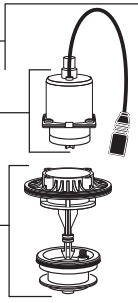

## Long Life Power Pack (6066 Series)

M970671-0020A  
COVER ASSEMBLY  
DOES NOT INCLUDE SENSOR

A917376-0070A  
SET SCREW

M964953-0070A  
SOLENOID & PISTON  
SUBASSEMBLY

M970732-0070A  
SOLENOID ASSEMBLY

M964952-0070A  
PISTON ASSEMBLY

## MODEL NUMBERS

6066.111  
6066.121  
6066.161  
6066.721  
6066.761

M970682-0071100A  
SENSOR ASSEMBLY (1.1 gpf)

M970682-0071280A  
SENSOR ASSEMBLY (1.28 gpf)

M970682-0071600A  
SENSOR ASSEMBLY (1.6 gpf)