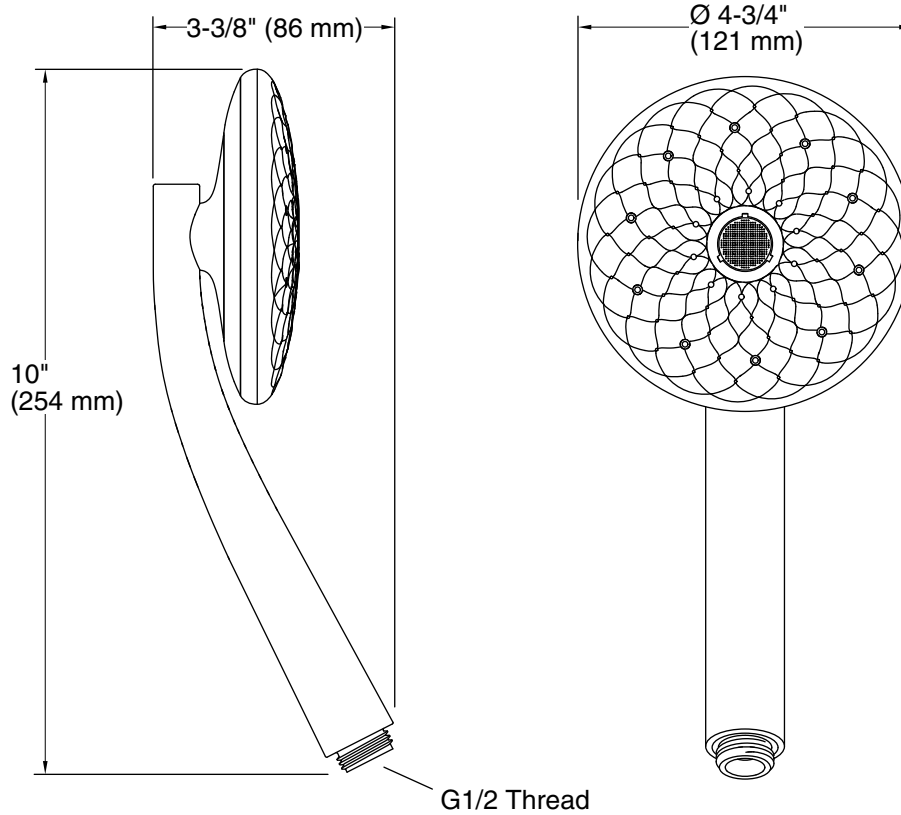

Technical Information

All product dimensions are nominal.

Handshower:

Rated maximum flow: 2 gal/min (7.6 l/min)

Notes

Install this product according to the installation guide.

Plumbing codes require approved backflow prevention devices to be installed in-line to handshowers. Please consult with local plumbing officials.

OBC compliant when installed to the specific requirements of these regulations.