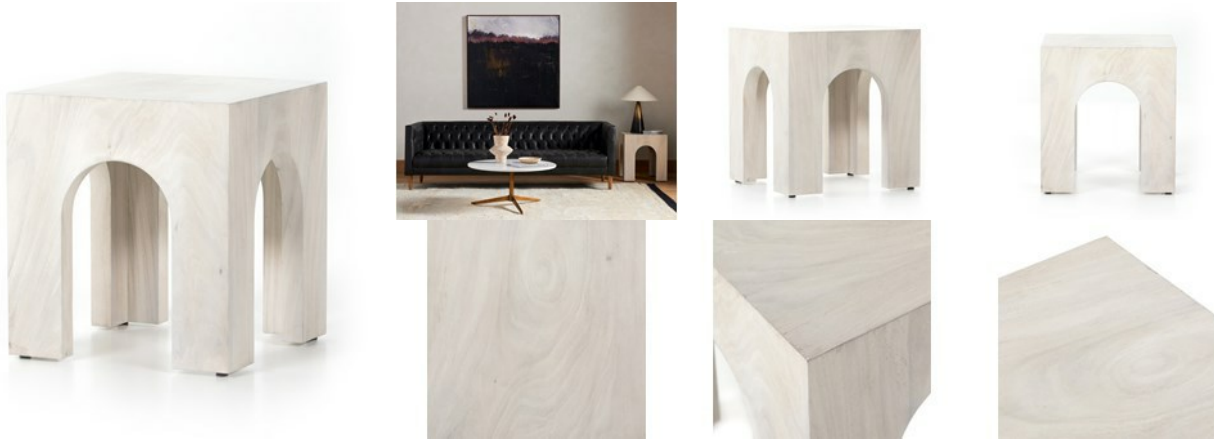

## Fausto End Table-Bleached Guanacaste | \$685.00 Your Cost

### OVERVIEW

Clean and simple, with great impact. Made from beautiful bleached Guanacaste, shapely arches and block corners speak to the architectural inspiration behind this eye-catching end table.

**Ready for Immediate Shipment:** 9

### PRODUCT DETAILS

**SKU:** 226687-001

**Collection:** Wesson

**Weight:** 31.75 lb

**Colors:** Bleached Guanacaste

**Materials:** Guanacaste Veneer

**Volume:** 9.57 cu ft

**Overall Dimensions:** 20.00"w x 20.00"d x 22.00"h