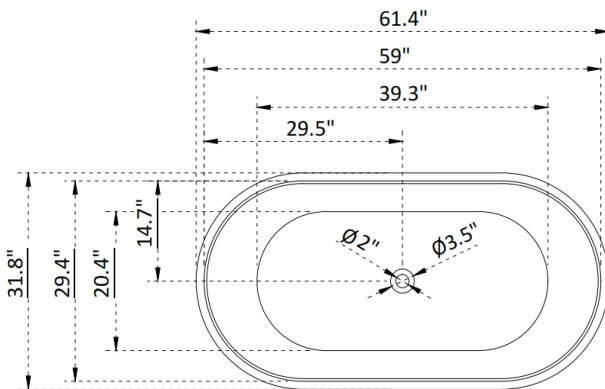

Front View

Top View

Side View

! **DISCLAIMER:** Following installation, refrain from caulking the tub base initially. Securely fasten all connections and thoroughly inspect for water seepage to validate correct installation. Fill and drain the tub multiple times, checking for leaks before applying caulking.

KEY FEATURES

- Material: Acrylic with Fiberglass Reinforcement.
- Water Capacity : 84 Gallons.
- Including Adjustable Leg Levelers.
- Inclusive of a pop-up drainer and flexible hose
- With Built-in overflow for added convenience.
- Faucet not included.
- cUPC Certificate.
- 3 Years Warranty.
- Unrivaled comfort achieved through impeccably designed ergonomic structure.
- Non-porous surface for easy cleaning and maintenance.
- Enduring, fade-resistant color maintains vibrancy over time.
- Streamlined and expeditious installation process.

Product Size : 61.4"W x 31.8"D x 22.8"H

Package Size : 65"W x 35"D x 30"H

Net Weight: 82 lbs

Gross Weight: 198 lbs

Color Finish: Matte White (MW)

Certification: