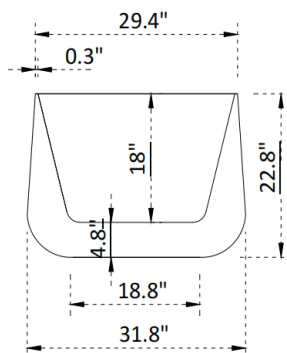

Front View

Top View

Side View

! **DISCLAIMER:** Following installation, refrain from caulking the tub base initially. Securely fasten all connections and thoroughly inspect for water seepage to validate correct installation. Fill and drain the tub multiple times, checking for leaks before applying caulking.

Product Size : 61.4"W x 31.8"D x 22.8"H

Package Size : 65"W x 35"D x 30"H

Net Weight: 82 lbs

Gross Weight: 198 lbs

Color Finish: Matte White (MW)

Certification: