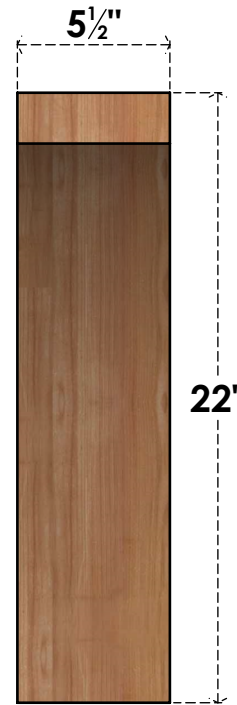

BRC06X22X22THR00SWR

5 1/2"W X 22"D X 22"H THORTON SMOOTH BRACE, WESTERN RED CEDAR

SIDE

FRONT

EKENA MILLWORK
 2300 WEST MAIN ST.
 CLARKSVILLE, TX 75426
 TOLL FREE: 866-607-0453
 WWW.EKENAMILLWORK.COM

NOTES

1. INSTALLATION TO BE COMPLETED IN ACCORDANCE WITH MANUFACTURER'S SPECIFICATIONS.
2. DRAWING MAY NOT BE TO SCALE
3. THIS DRAWING IS INTENDED FOR DESIGN AND PLANNING PURPOSES ONLY.
4. ALL INFORMATION CONTAINED HEREIN WAS CURRENT AT THE TIME OF DEVELOPMENT BUT MUST BE REVIEWED AND APPROVED BY THE PRODUCT MANUFACTURER TO BE CONSIDERED ACCURATE.
5. PRODUCTS ARE NOT KILN DRIED. THIS ITEM IS UNIQUE AND WILL CONTAIN THE NATURAL VARIATIONS THAT THE WOOD SPECIES OFFERS. THIS MAY RESULT IN VARIATIONS UP TO 1/4"