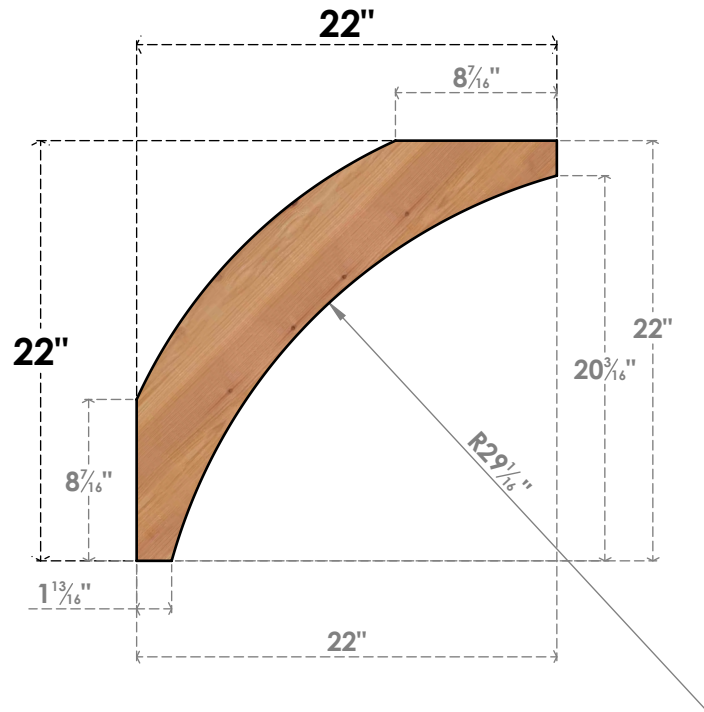

BRC06X22X22THR00SWR

5 1/2"W X 22"D X 22"H THORTON SMOOTH BRACE, WESTERN RED CEDAR

SIDE

FRONT

EKENA MILLWORK
 2300 WEST MAIN ST.
 CLARKSVILLE, TX 75426
 TOLL FREE: 866-607-0453
 WWW.EKENAMILLWORK.COM

NOTES

1. INSTALLATION TO BE COMPLETED IN ACCORDANCE WITH MANUFACTURER'S SPECIFICATIONS.
2. DRAWING MAY NOT BE TO SCALE
3. THIS DRAWING IS INTENDED FOR DESIGN AND PLANNING PURPOSES ONLY.
4. ALL INFORMATION CONTAINED HEREIN WAS CURRENT AT THE TIME OF DEVELOPMENT BUT MUST BE REVIEWED AND APPROVED BY THE PRODUCT MANUFACTURER TO BE CONSIDERED ACCURATE.
5. PRODUCTS ARE NOT KILN DRIED. THIS ITEM IS UNIQUE AND WILL CONTAIN THE NATURAL VARIATIONS THAT THE WOOD SPECIES OFFERS. THIS MAY RESULT IN VARIATIONS UP TO 1/4"