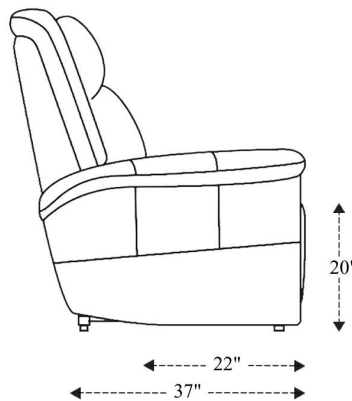

Power Reclining Sofa

Overall Dimensions	88" x 37" x 42"
Overall Width	88"
Overall Depth	37"
Overall Height	42"
Overall Weight	247 lbs.
Fully Reclined	61"
Distance from Wall	4.5"
Back of Seat to end of Chaise	40"
Leg Height <small>(Distance from Foot Rest to Floor in Full Recline)</small>	23"
Head Height <small>(Distance from Headrest to Floor in Full Recline)</small>	34.5"

Seat Width	20"
Seat Depth	22"
Seat Height	20"
Arm Width	12"
Arm Depth	25"
Arm Height	26"
Back Width	34"
Back Height	23"
Headrest Extended from Back	6"

Power Recliner

Overall Dimensions	41" x 37" x 42"
Overall Width	41"
Overall Depth	37"
Overall Height	42"
Overall Weight	121.25 lbs.
Fully Reclined	61"
Distance from Wall	4.5"
Back of Seat to end of Chaise	40"
Leg Height (Distance from Foot Rest to Floor in Full Recline)	23"
Head Height (Distance from Headrest to Floor in Full Recline)	34.5"

Seat Width	18"
Seat Depth	22"
Seat Height	20"
Arm Width	12"
Arm Depth	25"
Arm Height	26"
Back Width	34"
Back Height	23"
Headrest Extended from Back	6"