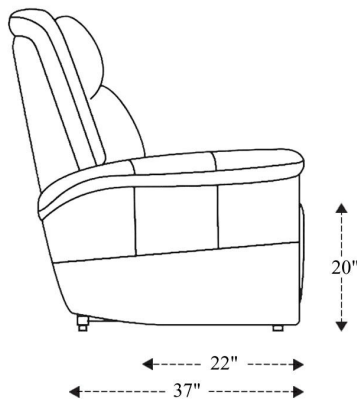

Power Reclining Sofa

Overall Dimensions	88" x 37" x 42"
Overall Width	88"
Overall Depth	37"
Overall Height	42"
Overall Weight	247 lbs.
Fully Reclined	61"
Distance from Wall	4.5"
Back of Seat to end of Chaise	40"
Leg Height <small>(Distance from Foot Rest to Floor in Full Recline)</small>	23"
Head Height <small>(Distance from Headrest to Floor in Full Recline)</small>	34.5"

Seat Width	20"
Seat Depth	22"
Seat Height	20"
Arm Width	12"
Arm Depth	25"
Arm Height	26"
Back Width	34"
Back Height	23"
Headrest Extended from Back	6"

Power Recliner

Overall Dimensions	41" x 37" x 42"
Overall Width	41"
Overall Depth	37"
Overall Height	42"
Overall Weight	121.25 lbs.
Fully Reclined	61"
Distance from Wall	4.5"
Back of Seat to end of Chaise	40"
Leg Height (Distance from Foot Rest to Floor in Full Recline)	23"
Head Height (Distance from Headrest to Floor in Full Recline)	34.5"

Seat Width	18"
Seat Depth	22"
Seat Height	20"
Arm Width	12"
Arm Depth	25"
Arm Height	26"
Back Width	34"
Back Height	23"
Headrest Extended from Back	6"