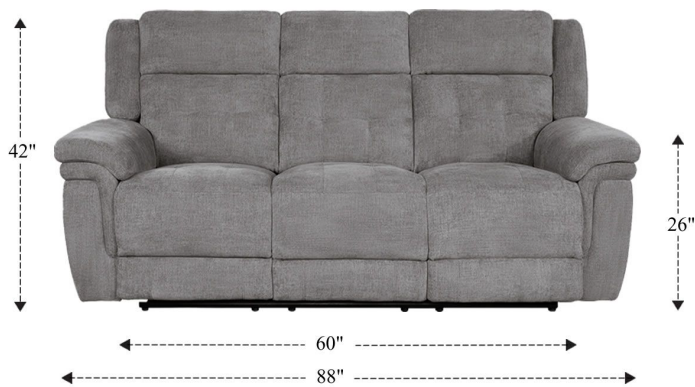

Power Reclining Sofa

Overall Dimensions	88" x 37" x 42"
Overall Width	88"
Overall Depth	37"
Overall Height	42"
Overall Weight	247 lbs.
Fully Reclined	61"
Distance from Wall	4.5"
Back of Seat to end of Chaise	40"
Leg Height <small>(Distance from Foot Rest to Floor in Full Recline)</small>	23"
Head Height <small>(Distance from Headrest to Floor in Full Recline)</small>	34.5"

Seat Width	20"
Seat Depth	22"
Seat Height	20"
Arm Width	12"
Arm Depth	25"
Arm Height	26"
Back Width	34"
Back Height	23"
Headrest Extended from Back	6"

Power Recliner

Overall Dimensions	41" x 37" x 42"
Overall Width	41"
Overall Depth	37"
Overall Height	42"
Overall Weight	121.25 lbs.
Fully Reclined	61"
Distance from Wall	4.5"
Back of Seat to end of Chaise	40"
Leg Height (Distance from Foot Rest to Floor in Full Recline)	23"
Head Height (Distance from Headrest to Floor in Full Recline)	34.5"

Seat Width	18"
Seat Depth	22"
Seat Height	20"
Arm Width	12"
Arm Depth	25"
Arm Height	26"
Back Width	34"
Back Height	23"
Headrest Extended from Back	6"