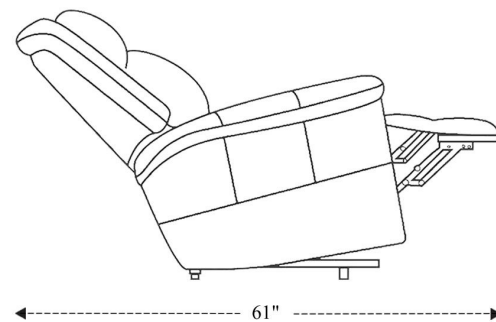

Power Reclining Sofa

Overall Dimensions	88" x 37" x 42"
Overall Width	88"
Overall Depth	37"
Overall Height	42"
Overall Weight	247 lbs.
Fully Reclined	61"
Distance from Wall	4.5"
Back of Seat to end of Chaise	40"
Leg Height <small>(Distance from Foot Rest to Floor in Full Recline)</small>	23"
Head Height <small>(Distance from Headrest to Floor in Full Recline)</small>	34.5"

Seat Width	20"
Seat Depth	22"
Seat Height	20"
Arm Width	12"
Arm Depth	25"
Arm Height	26"
Back Width	34"
Back Height	23"
Headrest Extended from Back	6"

Power Recliner

Overall Dimensions	41" x 37" x 42"
Overall Width	41"
Overall Depth	37"
Overall Height	42"
Overall Weight	121.25 lbs.
Fully Reclined	61"
Distance from Wall	4.5"
Back of Seat to end of Chaise	40"
Leg Height (Distance from Foot Rest to Floor in Full Recline)	23"
Head Height (Distance from Headrest to Floor in Full Recline)	34.5"

Seat Width	18"
Seat Depth	22"
Seat Height	20"
Arm Width	12"
Arm Depth	25"
Arm Height	26"
Back Width	34"
Back Height	23"
Headrest Extended from Back	6"