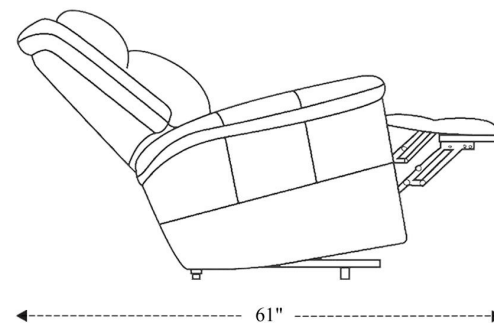

Power Reclining Sofa

Overall Dimensions	88" x 37" x 42"
Overall Width	88"
Overall Depth	37"
Overall Height	42"
Overall Weight	247 lbs.
Fully Reclined	61"
Distance from Wall	4.5"
Back of Seat to end of Chaise	40"
Leg Height <small>(Distance from Foot Rest to Floor in Full Recline)</small>	23"
Head Height <small>(Distance from Headrest to Floor in Full Recline)</small>	34.5"

Seat Width	20"
Seat Depth	22"
Seat Height	20"
Arm Width	12"
Arm Depth	25"
Arm Height	26"
Back Width	34"
Back Height	23"
Headrest Extended from Back	6"

Power Recliner

Overall Dimensions	41" x 37" x 42"
Overall Width	41"
Overall Depth	37"
Overall Height	42"
Overall Weight	121.25 lbs.
Fully Reclined	61"
Distance from Wall	4.5"
Back of Seat to end of Chaise	40"
Leg Height (Distance from Foot Rest to Floor in Full Recline)	23"
Head Height (Distance from Headrest to Floor in Full Recline)	34.5"

Seat Width	18"
Seat Depth	22"
Seat Height	20"
Arm Width	12"
Arm Depth	25"
Arm Height	26"
Back Width	34"
Back Height	23"
Headrest Extended from Back	6"