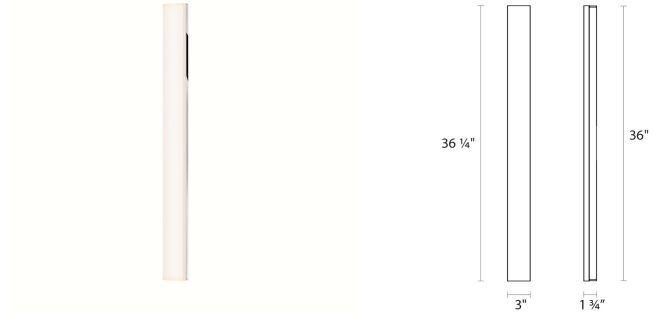

Project:

Spec Sheet

Dimensions

Height:	3"
Width:	36.25"
Extends:	1.75"
Minimum Extension:	1.75"
Maximum Extension:	1.75"
Size:	Wide 36"
Canopy/Backplate/Base Depth:	3
Canopy/Backplate/Base Height:	36

Electrical Specs

Installation

Installation:	Licensed electrician required
Installation Orientation:	Any Orientation

Shipping

Carton 1 L x W x H:	39" X 7" X 7"
Carton 1 Gross Weight:	4 LBS

Shade

Shade 1 Material:	Optical Acrylic
-------------------	-----------------