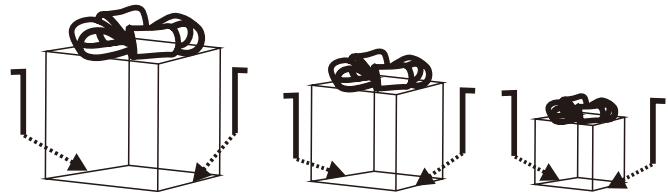

Product Name:	Set of 3 Multi-Color Presents with Bows Lighted LED Indoor Outdoor Holiday Decoration
SKU#:	<u>WHHD1640</u>

Thank you for your purchase of our LuxenHome product. This product is manufactured with the highest standards of safety and quality.

1

The tree bows (large, medium, and small) have a Velcro bottom that allows them to be attached to the iron frame top presents.

2

The ground stakes are inserted into the bottom of the iron frame to secure it to the ground.