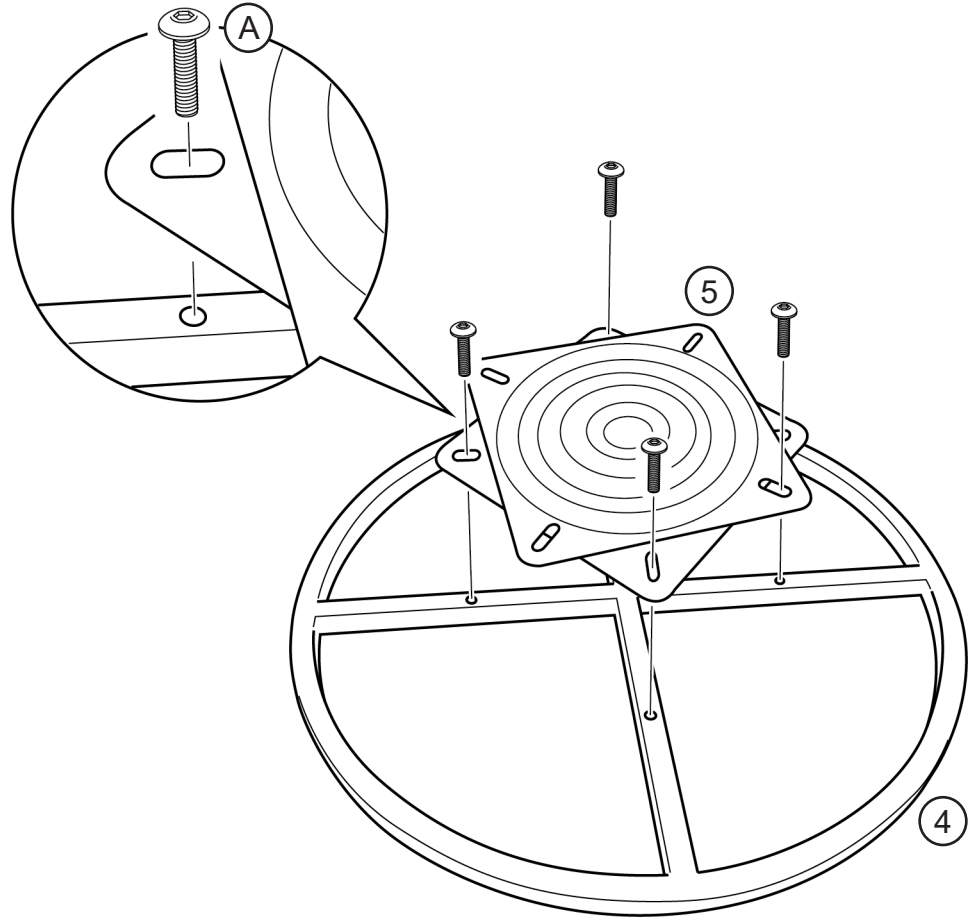

PACKAGE CONTENTS

4x + 1x

6x + 1x

4x + 1x

6x + 1x

PACKAGE CONTENTS

CODE	DESCRIPTION	QTY
1	Backrest	1
2	Seat Cushion	1
3	Seat Base	1
4	Swivel Base	1
5	Swivel Plate	1
A	M6 x 20mm Bolt	4 + 1
B	M8 x 40mm Bolt	6 + 1
C	M6 x 55mm Bolt	4 + 1
D	Washer	6 + 1

1

Attach the swivel plate (5) to the swivel base (4).

2

Assemble the backrest (1) to the seat base (3).

3

Attach the swivel plate to the bottom of the seat base.

4

Place seat cushion on top of the seat base. Make sure the retainers at the bottom of the cushion are positioned within the seat base.