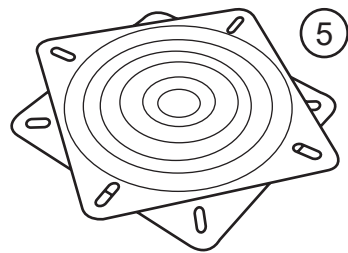

PACKAGE CONTENTS

4x + 1x

6x + 1x

4x + 1x

6x + 1x

PACKAGE CONTENTS

CODE	DESCRIPTION	QTY
1	Backrest	1
2	Seat Cushion	1
3	Seat Base	1
4	Swivel Base	1
5	Swivel Plate	1
A	M6 x 20mm Bolt	4 + 1
B	M8 x 40mm Bolt	6 + 1
C	M6 x 55mm Bolt	4 + 1
D	Washer	6 + 1