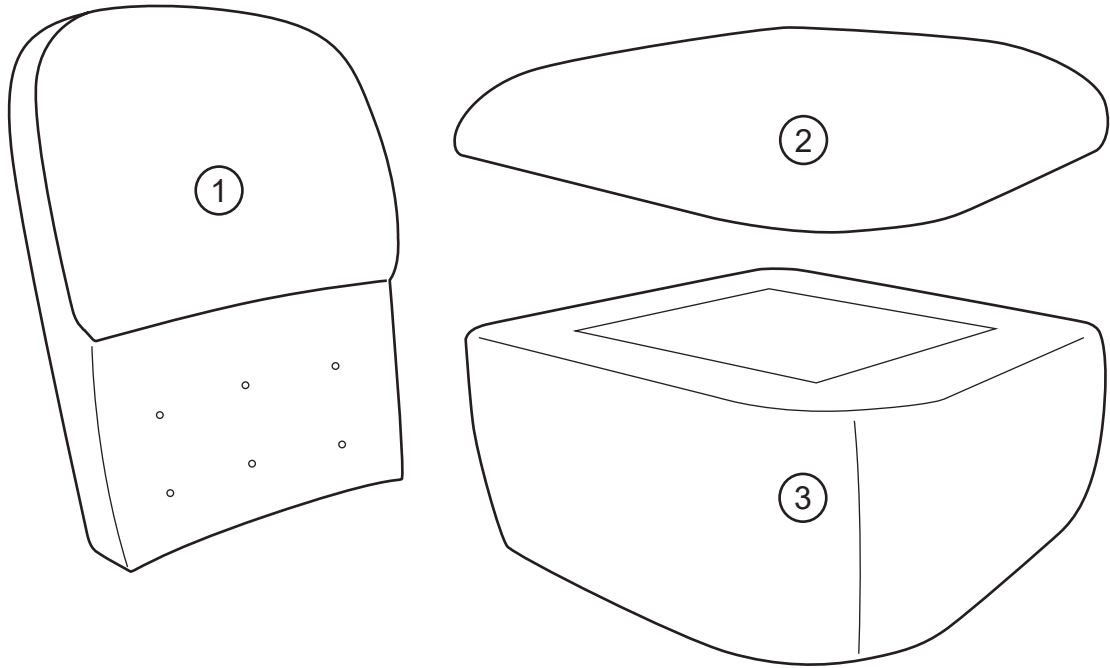

PACKAGE CONTENTS

4x + 1x

6x + 1x

4x + 1x

6x + 1x

PACKAGE CONTENTS

CODE	DESCRIPTION	QTY
1	Backrest	1
2	Seat Cushion	1
3	Seat Base	1
4	Swivel Base	1
5	Swivel Plate	1
A	M6 x 20mm Bolt	4 + 1
B	M8 x 40mm Bolt	6 + 1
C	M6 x 55mm Bolt	4 + 1
D	Washer	6 + 1