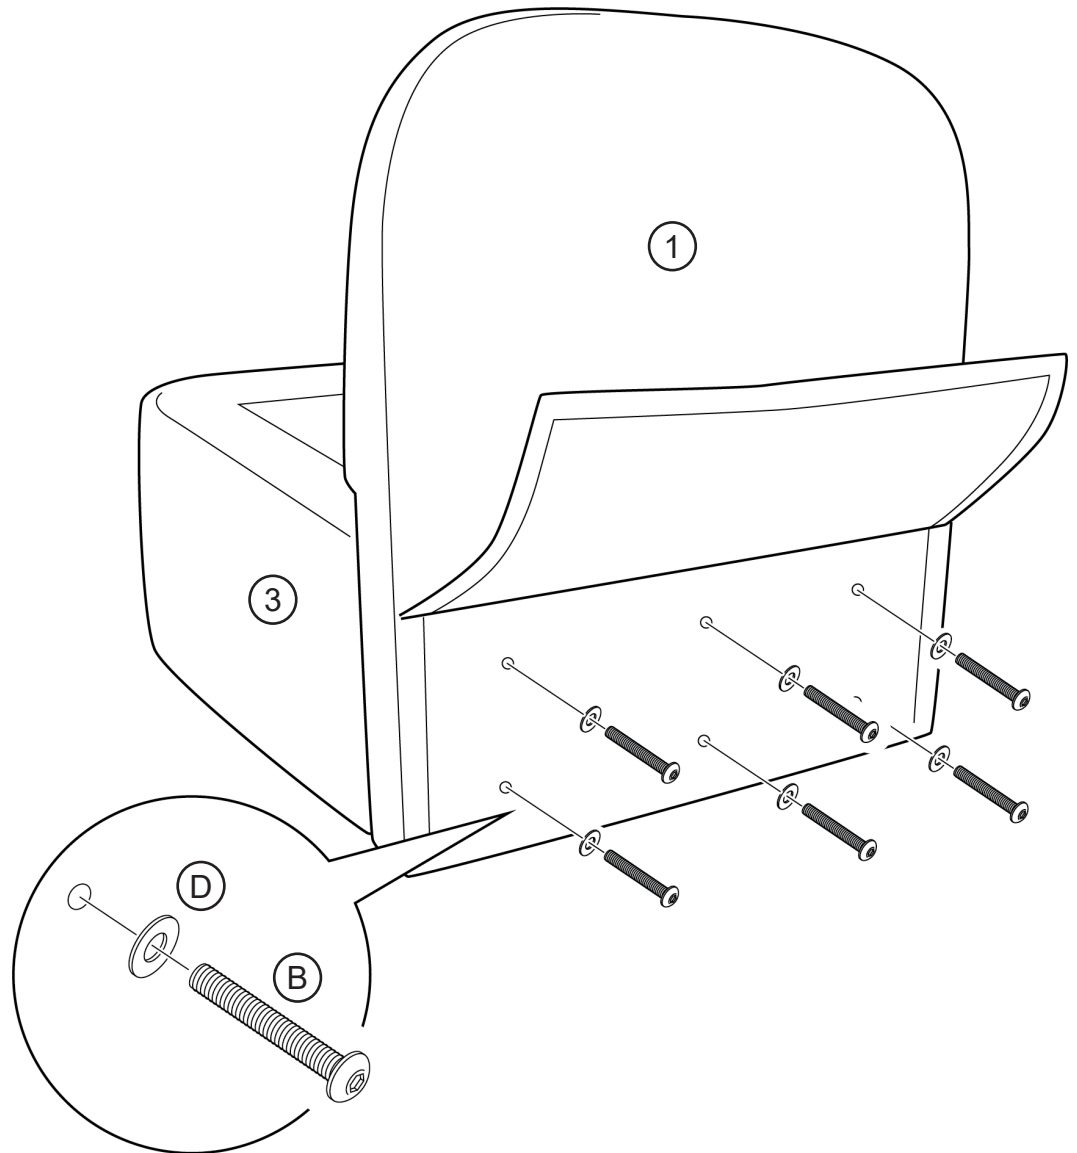

PACKAGE CONTENTS

4x + 1x

6x + 1x

4x + 1x

6x + 1x

PACKAGE CONTENTS

CODE	DESCRIPTION	QTY
1	Backrest	1
2	Seat Cushion	1
3	Seat Base	1
4	Swivel Base	1
5	Swivel Plate	1
A	M6 x 20mm Bolt	4 + 1
B	M8 x 40mm Bolt	6 + 1
C	M6 x 55mm Bolt	4 + 1
D	Washer	6 + 1

1

Attach the swivel plate (5) to the swivel base (4).

2

Assemble the backrest (1) to the seat base (3).

3

Attach the swivel plate to the bottom of the seat base.

4

Place seat cushion on top of the seat base. Make sure the retainers at the bottom of the cushion are positioned within the seat base.