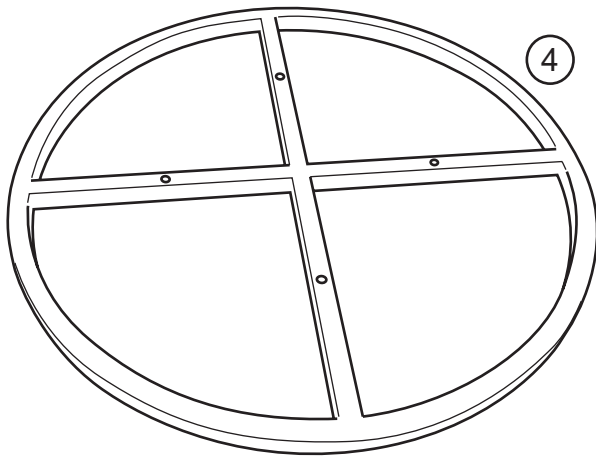

PACKAGE CONTENTS

4x + 1x

6x + 1x

4x + 1x

6x + 1x

PACKAGE CONTENTS

CODE	DESCRIPTION	QTY
1	Backrest	1
2	Seat Cushion	1
3	Seat Base	1
4	Swivel Base	1
5	Swivel Plate	1
A	M6 x 20mm Bolt	4 + 1
B	M8 x 40mm Bolt	6 + 1
C	M6 x 55mm Bolt	4 + 1
D	Washer	6 + 1