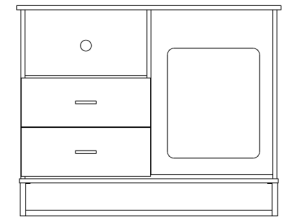

Logan Square Collection

Guest Room Units

Headboard-

King- 78"w x 2"d x 42"h
 Queen- 62"w x 2"d x 42"h
 Double- 56"w x 2"d x 42"h

Center Panel

30"w x 2"d x 42"h

Side Panel

18w x 2"d x 42"h

3 Drawer Dresser

42"w x 18"d x 34"h

Microwave Fridge Credenza

No Drawer

48"w x 24"d x 36"h

Microwave Fridge Credenza

2 Drawer

48"w x 24"d x 36"h

TV Panel

48"w x 2"d x 30"h

Made in
the USA

Microwave Fridge Credenza No Drawer with Desk

48"w x 24"d x 36"h

Wardrobe Beverage Center

42"w x 24"d x 76"h

Wardrobe Luggage Bench