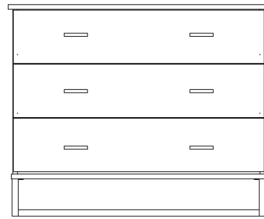

Logan Square Collection

Guest Room Units

Headboard-

King- 78"w x 2"d x 42"h
 Queen- 62"w x 2"d x 42"h
 Double- 56"w x 2"d x 42"h

Center Panel

30"w x 2"d x 42"h

Side Panel

18w x 2"d x 42"h

King Nightstand

18"w x 18"d x 24"h

No drawer or 1 Drawer

Queen Nightstand

30"w x 18"d x 24"h

No drawer or 1 Drawer

Luggage Bench

30"w x 18"d x 24"h

3 Drawer Dresser

42"w x 18"d x 34"h

Microwave Fridge Credenza

No Drawer

48"w x 24"d x 36"h

Microwave Fridge Credenza

2 Drawer

48"w x 24"d x 36"h

TV Panel

48"w x 2"d x 30"h

Made in
the USA

Microwave Fridge Credenza No Drawer with Desk

48"w x 24"d x 36"h

Wardrobe Beverage Center

42"w x 24"d x 76"h

Wardrobe Luggage Bench