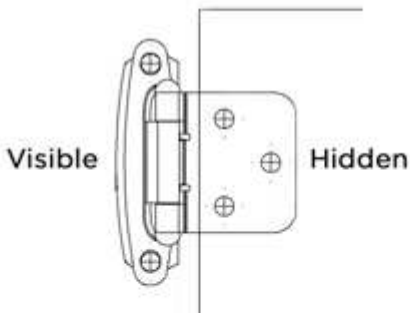

Surface Mount Face Frame Hinges

Used with Face Frame Cabinets • Semi-Concealed • Self-Closing

This hinge is mounted visibly on the outside of the cabinet and the door sits flush within the frame.