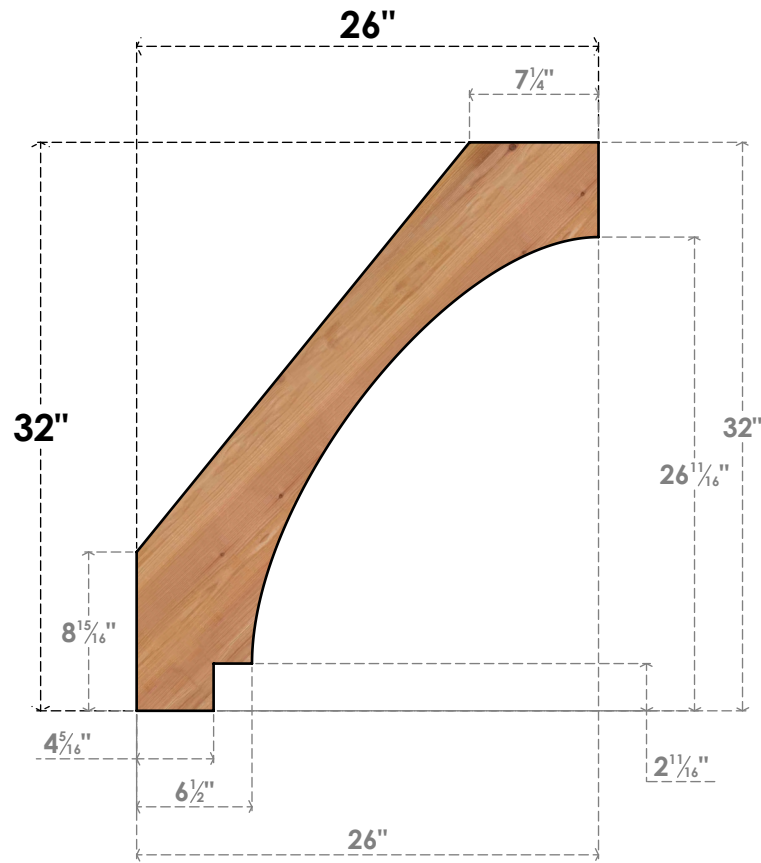

BRC04X26X32IMP00SWR

3 1/2"W X 26"D X 32"H IMPERIAL SMOOTH BRACE, WESTERN RED CEDAR

SIDE

FRONT

EKENA MILLWORK
 2300 WEST MAIN ST.
 CLARKSVILLE, TX 75426
 TOLL FREE: 866-607-0453
 WWW.EKENAMILLWORK.COM

NOTES