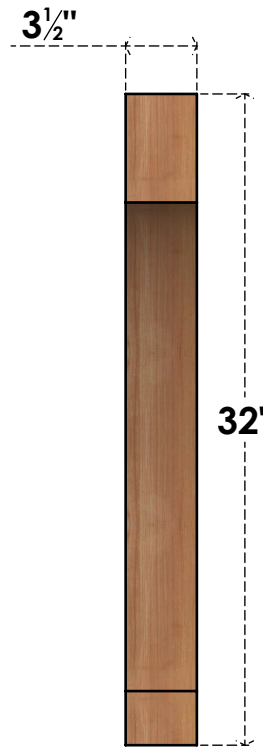

BRC04X26X32IMP00SWR

3 1/2"W X 26"D X 32"H IMPERIAL SMOOTH BRACE, WESTERN RED CEDAR

SIDE

FRONT

EKENA MILLWORK
 2300 WEST MAIN ST.
 CLARKSVILLE, TX 75426
 TOLL FREE: 866-607-0453
 WWW.EKENAMILLWORK.COM

NOTES

1. INSTALLATION TO BE COMPLETED IN ACCORDANCE WITH MANUFACTURER'S SPECIFICATIONS.
2. DRAWING MAY NOT BE TO SCALE
3. THIS DRAWING IS INTENDED FOR DESIGN AND PLANNING PURPOSES ONLY.
4. ALL INFORMATION CONTAINED HEREIN WAS CURRENT AT THE TIME OF DEVELOPMENT BUT MUST BE REVIEWED AND APPROVED BY THE PRODUCT MANUFACTURER TO BE CONSIDERED ACCURATE.
5. PRODUCTS ARE NOT KILN DRIED. THIS ITEM IS UNIQUE AND WILL CONTAIN THE NATURAL VARIATIONS THAT THE WOOD SPECIES OFFERS. THIS MAY RESULT IN VARIATIONS UP TO 1/4"