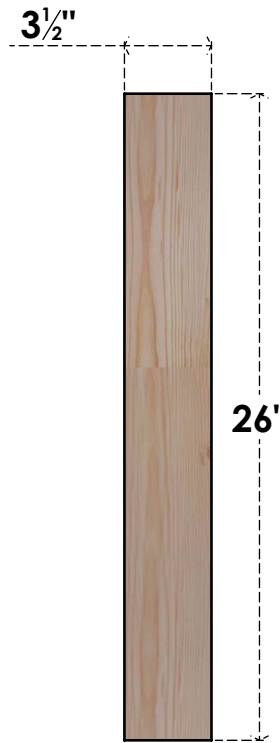

BRC04X22X26TRA00SDF

3 1/2"W X 22"D X 26"H TRADITIONAL SMOOTH BRACE, DOUGLAS FIR

SIDE

FRONT

EKENA MILLWORK
 2300 WEST MAIN ST.
 CLARKSVILLE, TX 75426
 TOLL FREE: 866-607-0453
 WWW.EKENAMILLWORK.COM

NOTES

1. INSTALLATION TO BE COMPLETED IN ACCORDANCE WITH MANUFACTURER'S SPECIFICATIONS.
2. DRAWING MAY NOT BE TO SCALE
3. THIS DRAWING IS INTENDED FOR DESIGN AND PLANNING PURPOSES ONLY.
4. ALL INFORMATION CONTAINED HEREIN WAS CURRENT AT THE TIME OF DEVELOPMENT BUT MUST BE REVIEWED AND APPROVED BY THE PRODUCT MANUFACTURER TO BE CONSIDERED ACCURATE.
5. PRODUCTS ARE NOT KILN DRIED. THIS ITEM IS UNIQUE AND WILL CONTAIN THE NATURAL VARIATIONS THAT THE WOOD SPECIES OFFERS. THIS MAY RESULT IN VARIATIONS UP TO 1/4"