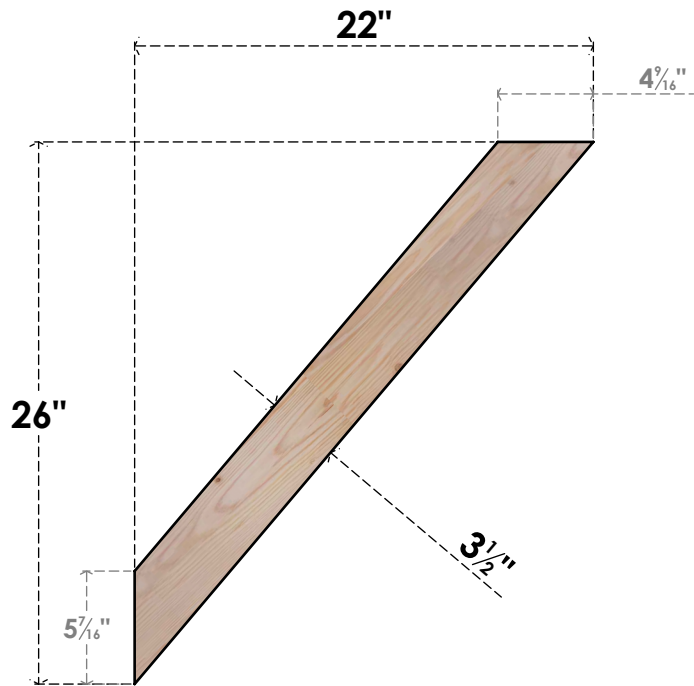

BRC04X22X26TRA00SDF

3 1/2"W X 22"D X 26"H TRADITIONAL SMOOTH BRACE, DOUGLAS FIR

SIDE

FRONT

EKENA MILLWORK
 2300 WEST MAIN ST.
 CLARKSVILLE, TX 75426
 TOLL FREE: 866-607-0453
 WWW.EKENAMILLWORK.COM

NOTES

1. INSTALLATION TO BE COMPLETED IN ACCORDANCE WITH MANUFACTURER'S SPECIFICATIONS.
2. DRAWING MAY NOT BE TO SCALE
3. THIS DRAWING IS INTENDED FOR DESIGN AND PLANNING PURPOSES ONLY.
4. ALL INFORMATION CONTAINED HEREIN WAS CURRENT AT THE TIME OF DEVELOPMENT BUT MUST BE REVIEWED AND APPROVED BY THE PRODUCT MANUFACTURER TO BE CONSIDERED ACCURATE.
5. PRODUCTS ARE NOT KILN DRIED. THIS ITEM IS UNIQUE AND WILL CONTAIN THE NATURAL VARIATIONS THAT THE WOOD SPECIES OFFERS. THIS MAY RESULT IN VARIATIONS UP TO 1/4"