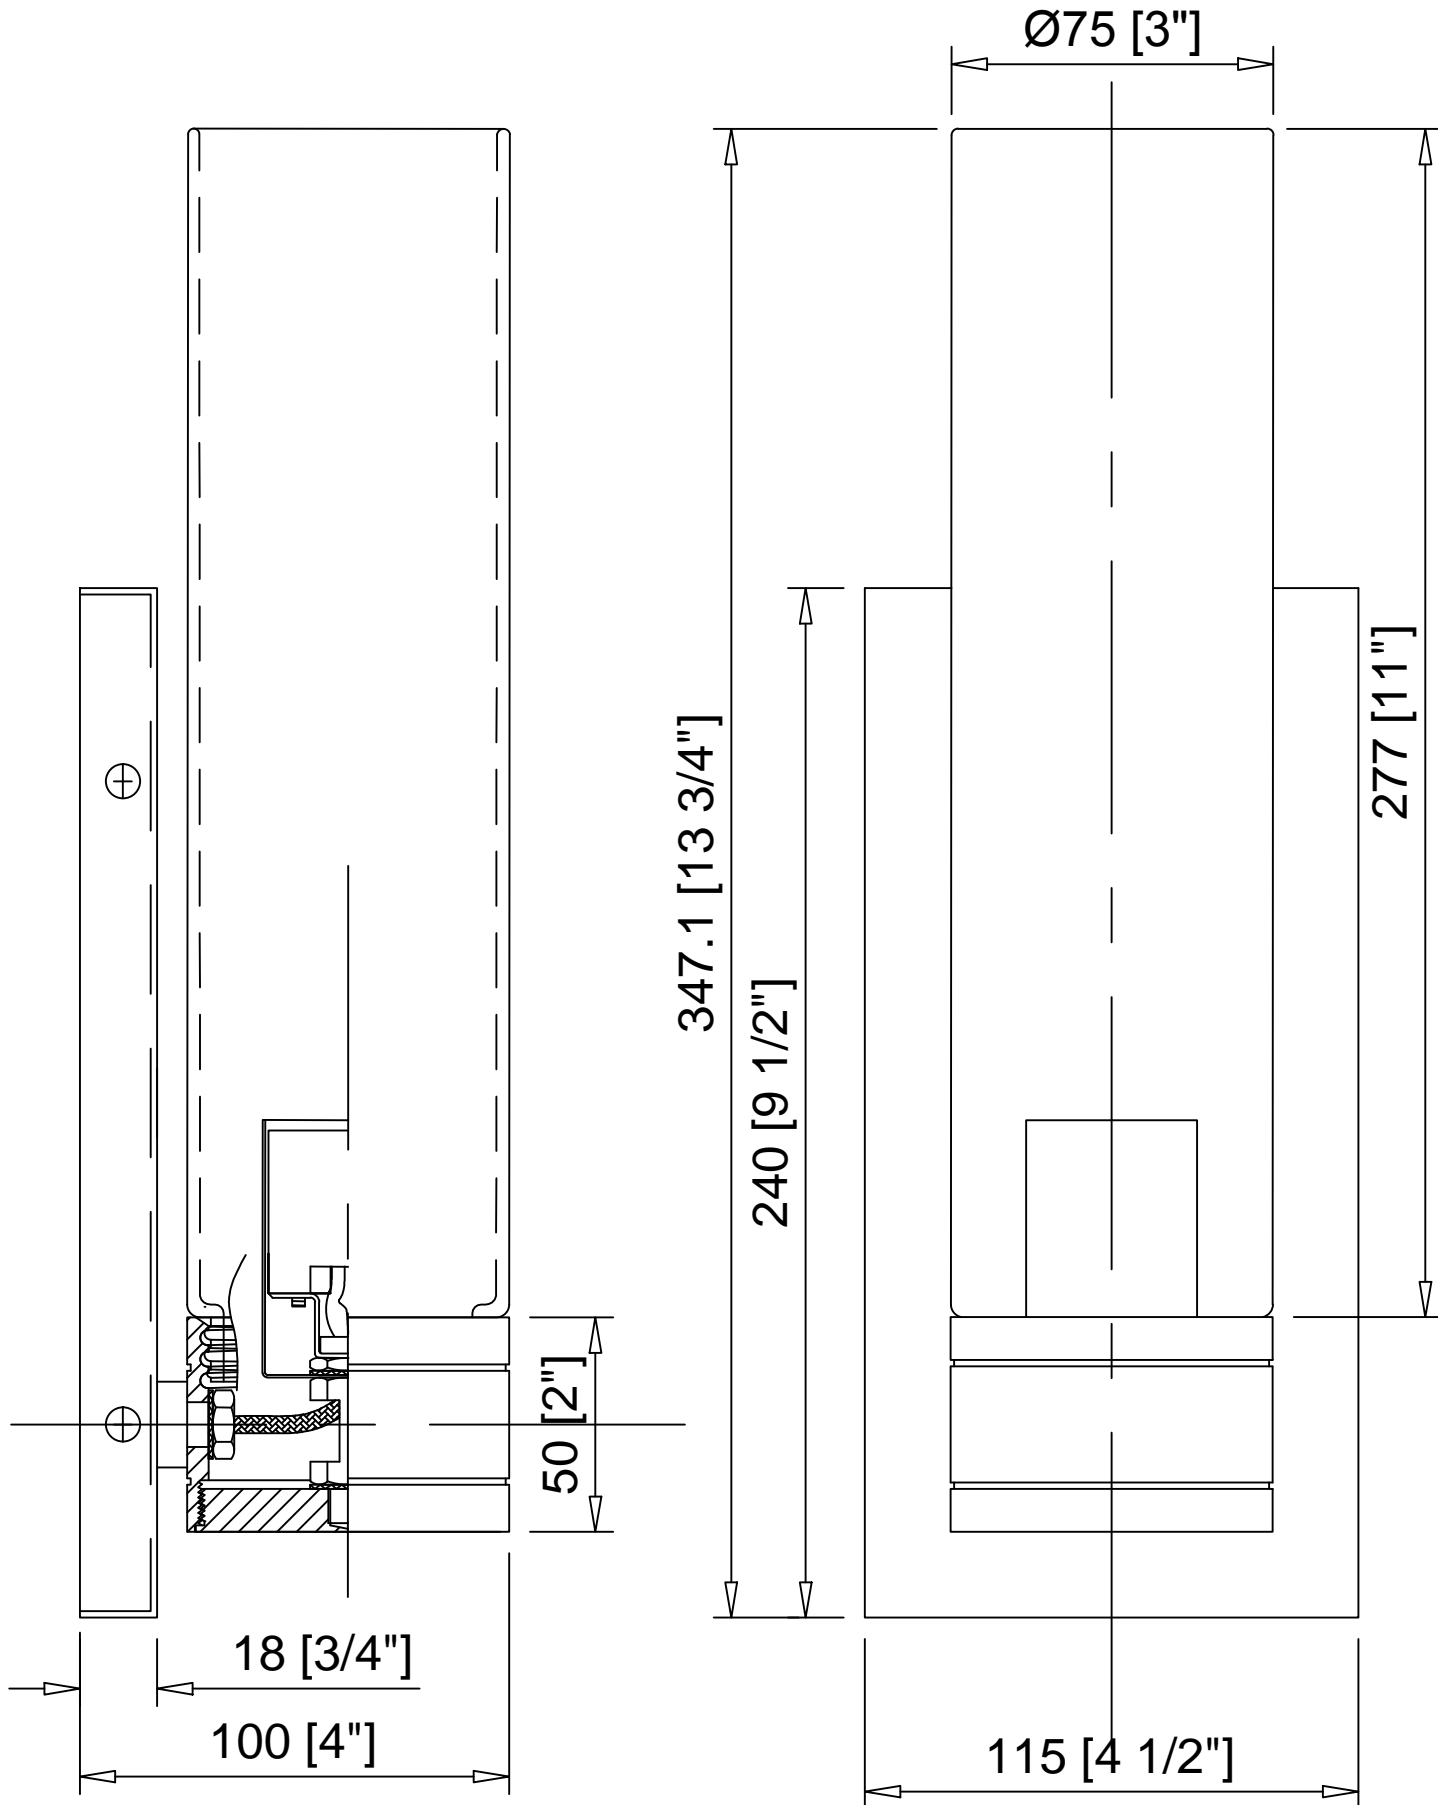

INNOVATIONS LIGHTING  
 DESIGN COPYRIGHT - 6/12/2024  
 ALL RIGHTS RESERVED AND MAY  
 NOT BE DUPLICATED WITHOUT OUR  
 WRITTEN PERMISSION

TITLE		<b>1LT Wall Sconce</b>
ITEM NO:	617-1W-G617-11	REV. <b>A</b>
VENDOR:	<b>Delong Lighting</b>	