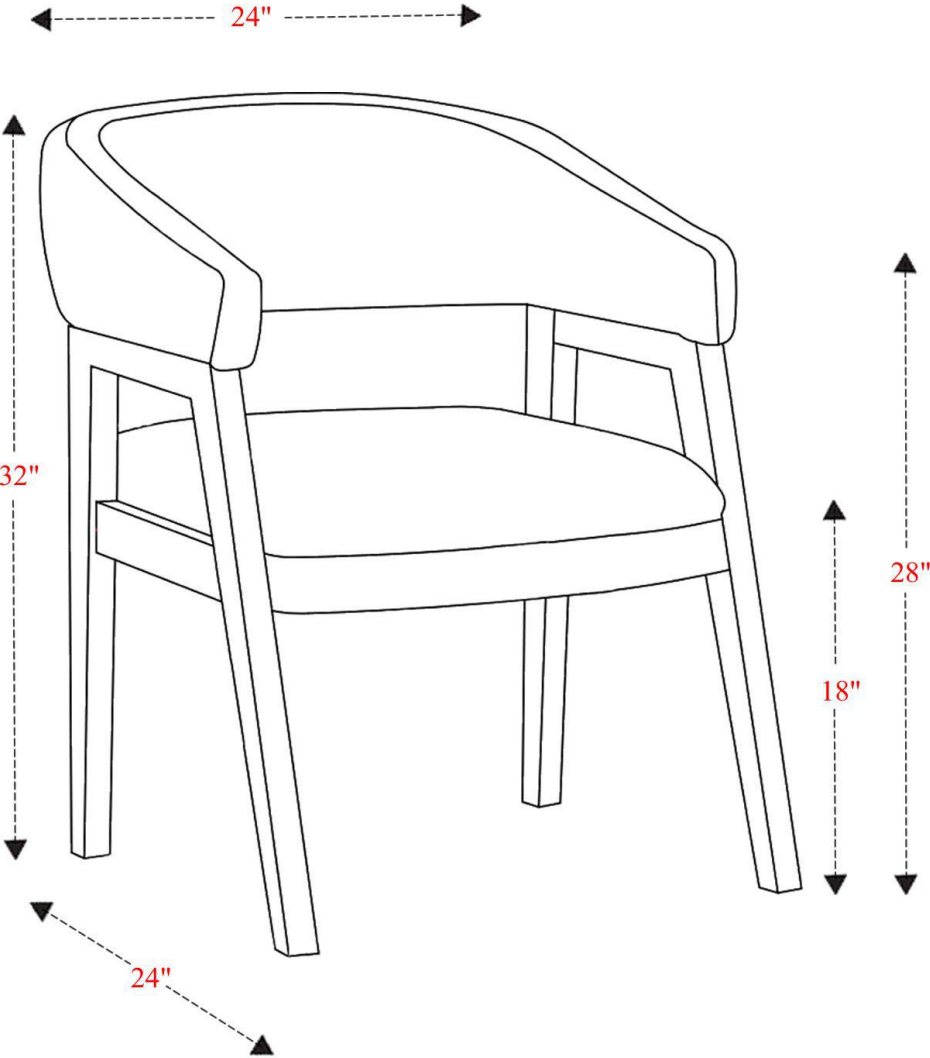

# Barrel Dining Chair

Overall Dimensions	24" x 24" x 32"
Overall Width	24"
Overall Depth	24"
Overall Height	32"
Overall Weight	26.5 lbs
Back Width	21"
Back Depth	--
Back Height	9.25"
Arm Width	23"
Arm Depth	19.25"
Arm Height	28"
Seat Width	22"
Seat Depth	18"
Seat Height	18"

Carton Dimensions: 49"W x 26.25"D x 22"H