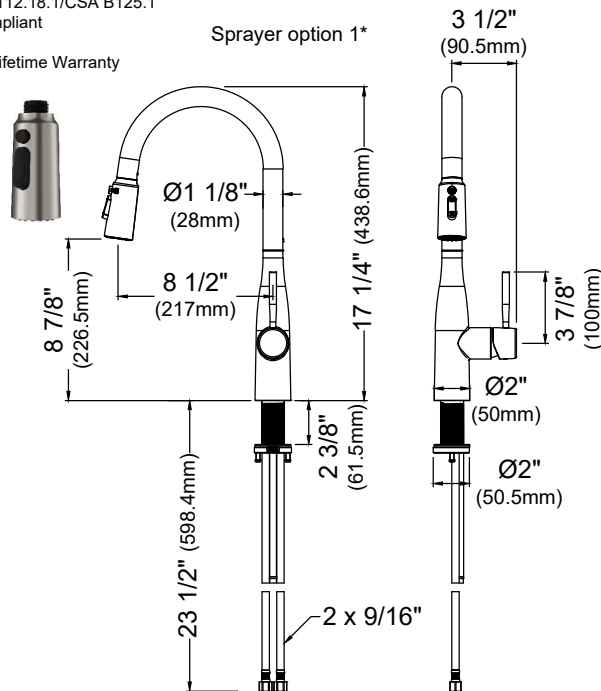

Sprayer options that come in the box

Applicable Functions	Sprayer option 1*	Sprayer option 2*
Revolve Max	☐	☒
Metal sprayer	☒	☐
Silicone easy wipe clean aerator	☒	☐
Max Flow button (≤ 2.2gmp)	☐	☒
Pause button	☐	☒
Blade function	☒	☐
Easy to remove and clean aerator	☐	☒
3 function sprayer	☒	☐
5 function sprayer	☐	☒

*Karran provides 2 sprayers with this model. Both have separate functions for customer's preference.

Listing and certifications:
ASME A112.18.1/CSA B125.1
ADA compliant

Limited Lifetime Warranty