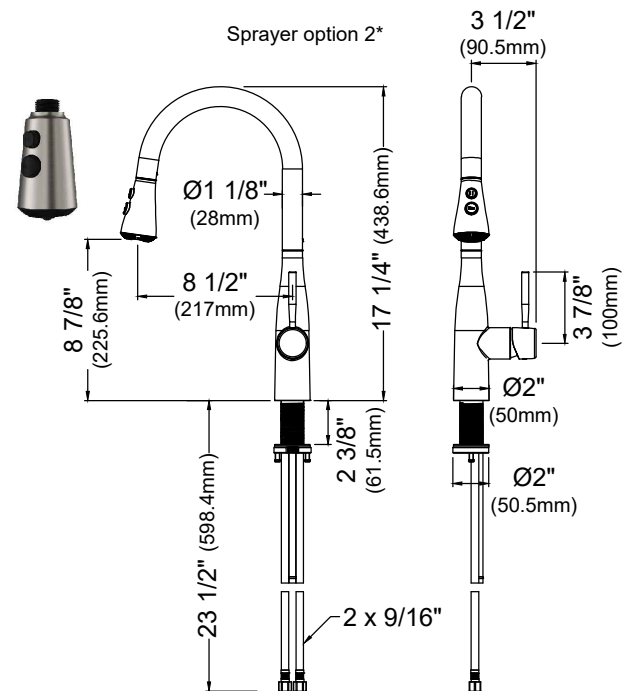

Sprayer options that come in the box

Applicable Functions	Sprayer option 1*	Sprayer option 2*
Revolve Max	☐	☒
Metal sprayer	☒	☐
Silicone easy wipe clean aerator	☒	☐
Max Flow button (≤ 2.2gmp)	☐	☒
Pause button	☐	☒
Blade function	☒	☐
Easy to remove and clean aerator	☐	☒
3 function sprayer	☒	☐
5 function sprayer	☐	☒

*Karran provides 2 sprayers with this model. Both have separate functions for customer's preference.

Listing and certifications:
ASME A112.18.1/CSA B125.1
ADA compliant

Limited Lifetime Warranty