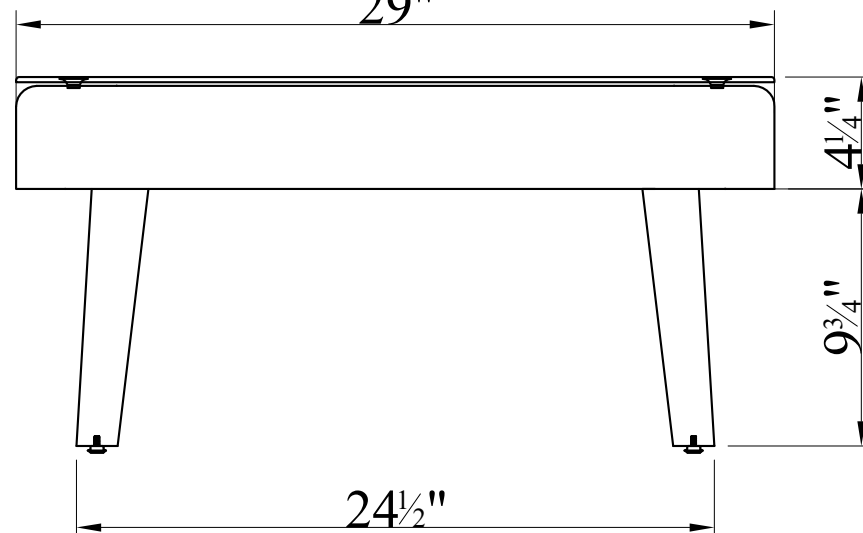

FRONT VIEW

29"

SIDE VIEW

29"

ALBANY COCKTAIL TABLE- AWWD04DD