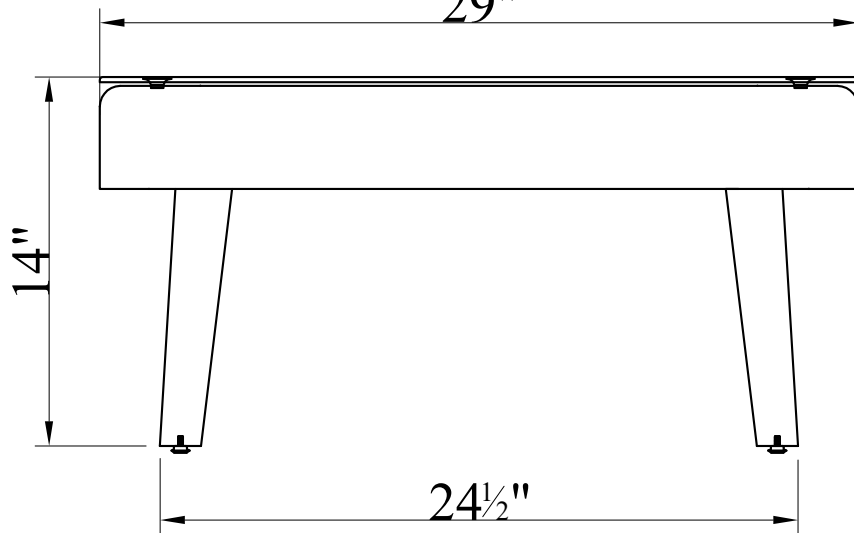

FRONT VIEW

29"

SIDE VIEW

29"

ALBANY COCKTAIL TABLE- AWWD04DD