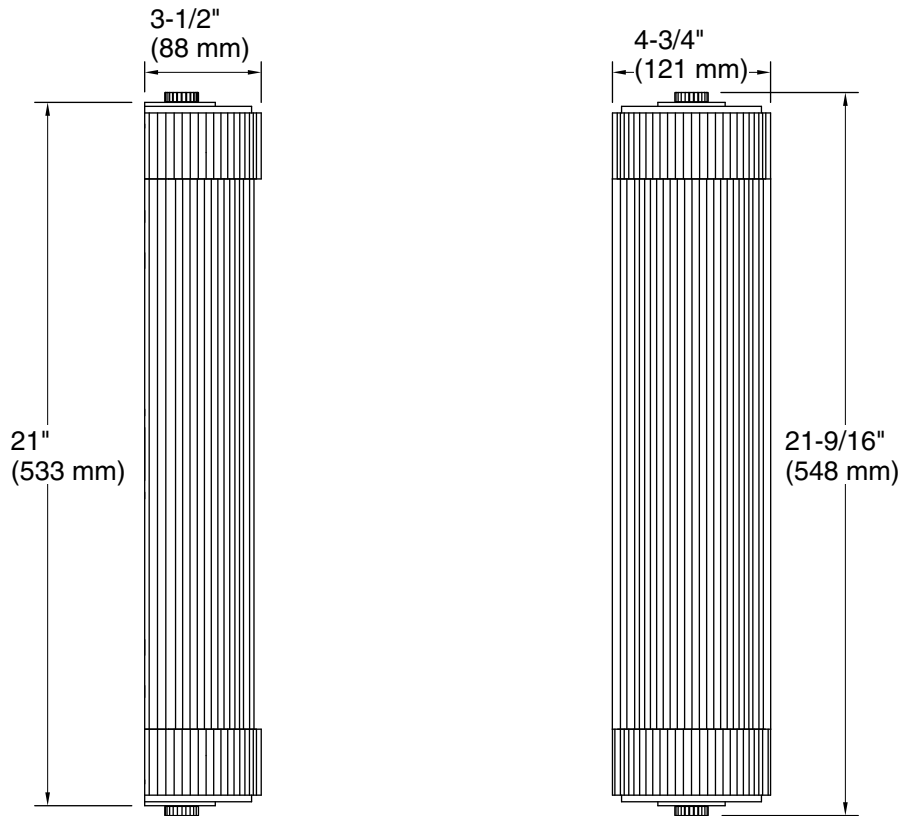

Features

- Scalloped metal details are juxtaposed against a delicate matte ribbed glass shade for dramatic elegance.
- A great piece for almost any space — master bathroom, guest bathroom, hallway, or bedside.
- Requires two candelabra base (E12) light bulbs, works best with B9 bulbs (sold separately).
- Suitable for damp locations, per UL 1598.

Color	Code	Description
	SNL	Polished Nickel
	2PL	Polished Brass
	GNL	Gunmetal

Required Electrical Service

One circuit required.

Lights: 120 V, 60 Hz

Technical Information

All product dimensions are nominal.

Installation Type: Ceiling-mount

Material: Steel, Brass, Glass

Number of Lights: 2

Lighting Type: Socket-based

Socket Type: E-12 Candelabra

Number of Shades: 1

Shade Type: Glass - frosted

Electrical component Socket Rating: 60 Hz, 60 W
rating: