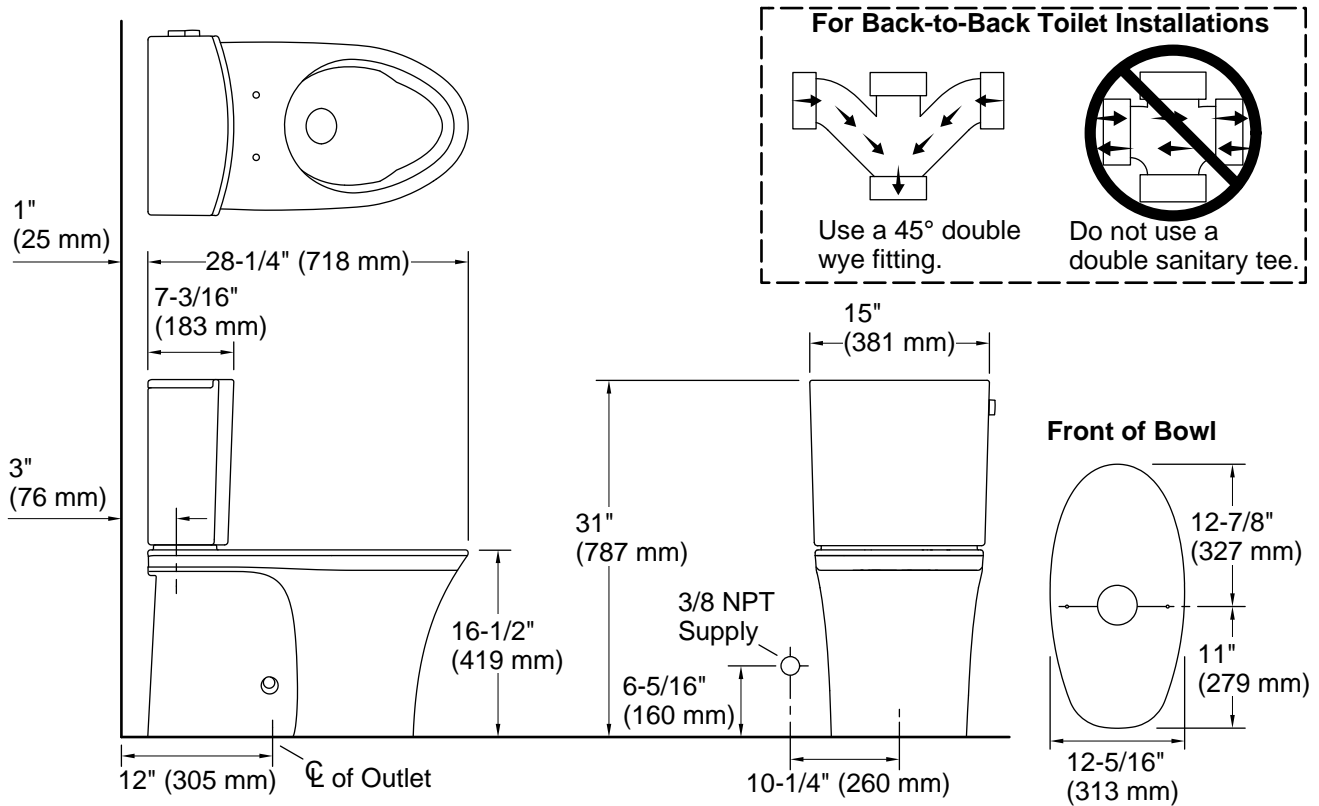

Technical Information

All product dimensions are nominal.

Toilet type:	Floor-mount
Waste Outlet:	Floor
Bowl shape:	Elongated
Flush type:	AquaPiston
Trap passageway:	2" (51 mm)
Water surface size:	10" x 8" (254 mm x 203 mm)
Rim to water surface:	6-5/8" (168 mm)
Rough-in:	12" (305 mm)
Seat-mounting holes:	5-1/2" (140 mm)

Notes

Install this product according to the installation instructions.

For back-to-back toilet installations: Use only a 45° double wye fitting.

ADA, OBC, CSA B651 compliant when installed to the specific requirements of these regulations.

Plumbing codes may require elongated toilets and elongated, open-front seats in public bathrooms.

Accessibility standards may require controls to be located on the open side of the toilet.