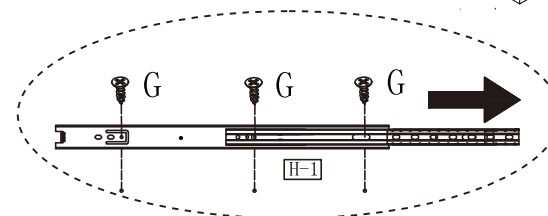

ASSEMBLY DIAGRAM

THKFBV 124
Bathroom Vanity

PARTS LIST

PARTS LIST			
①  Qty: 1PC	②  Qty: 1PC	③  Qty: 1PC	④  Qty: 1PC
⑤  Qty: 1PC	⑥  Qty: 1PC	⑦  Qty: 1PC	⑧  Qty: 2PC
⑨  Qty: 2PC	⑩  Qty: 2PC	⑪  Qty: 2PC	⑫  Qty: 4PC

PARTS LIST

HARDWARE LIST

			 4x40mm	 4x30mm					
A	58PCS	B	58PCS	C	8PCS	D	4PCS	E	38PCS
				 4x18mm					
F	28PCS	G	60PCS	H	10PCS	I	9PCS	J	18PCS
									
K	4PCS								

CAUTION:Please confirm the parts list before installtion

YOU MAY NEED (NOT SUPPLIED)

INSTALLATIONS

STEP1

HARDWARE LIST	
A 	12PCS
H-1 	4PCS
G 	12PCS 3.5x12mm

STEP2

HARDWARE LIST	
B 	6PCS
C 	1PCS

STEP3

HARDWARE LIST		
B		6PCS
C		1PCS

STEP4

HARDWARE LIST		
A		6PCS
H-1		1PCS
G		3PCS
		3.5x12mm

STEP5

HARDWARE LIST		
A		12PCS
H-1		4PCS
G		12PCS
		3.5x12mm

STEP6

HARDWARE LIST		
B		6PCS
C		1PCS

STEP7

HARDWARE LIST			
B		6PCS	
C		1PCS	