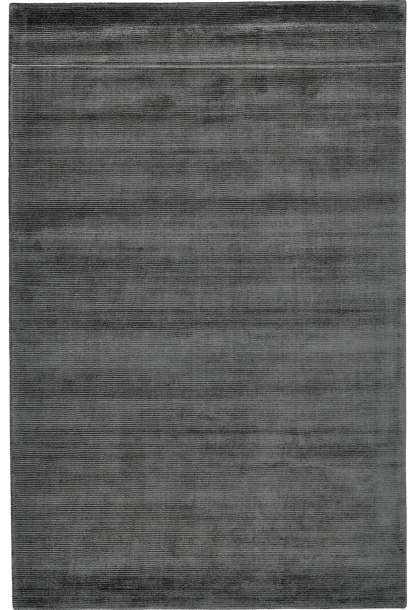

CHARCOAL

Construction	Hand Loom	Color	Gray
Fiber Content	100% Viscose Pile	Availability	37 units currently in stock
Country of Origin	India	Dimensions	2' x 3' Sample
Thickness	0.31 inches		

Available Sizes

3' 6" x 5' 6"
5' x 8'
8' X 11'
9' 6" x 13' 6"
2' 6" X 10' Runner
2' x 3' Sample

MUSHROOM

MIST

SILVER

TAUPE

WHITE