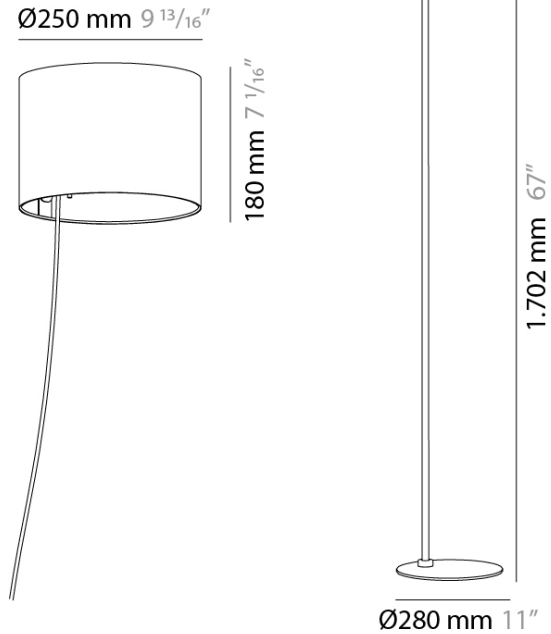

PROJECT	
TYPE	
SPECIFIER	
QUANTITY	
DATE	

TWAIN PORTABLE

D94044-MKL

YOUR SELECTED OPTIONS

Finish Options: Mink Lacquer

GENERAL

Series: Twain
Brand: Milan
Division: Design
Mounting Type: Portable
Mounting Location: Floor
Subcategory: Ambient

PHYSICAL

Shape: Cylinder
Diameter (mm): 250
Diameter (in): 9 ¹³/₁₆
Height (mm): 1702
Height (in): 67
Light Distribution: Direct / Indirect
Diffuser: Polyester
Fixture Finish: MBQ / MKL
Fixture Material: Aluminum
Upon Request: Bolt Down

ELECTRICAL

Number of Lamps: 1
Lamp Type: LED Retrofit
Bulb Included: Bulb Not Included
Max. Wattage Per Lamp (W): 12
Lamp Base: E26
Input Voltage (V): 120
Upon Request: 277Vac / GU24

RATINGS AND CERTIFICATIONS

Certified By: Certified for North American Standards
IP rating: IP20