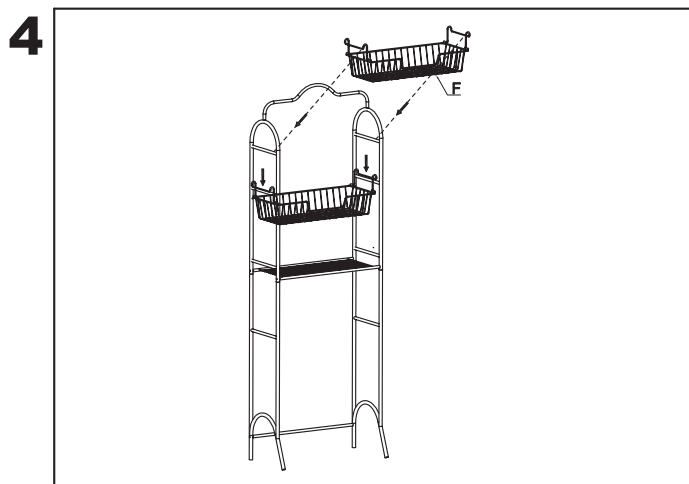

3-TIER OVER-THE-TOILET RACK

Set Includes

 Wear safety goggles
Tools required for installation (not included)

21x29.7cm