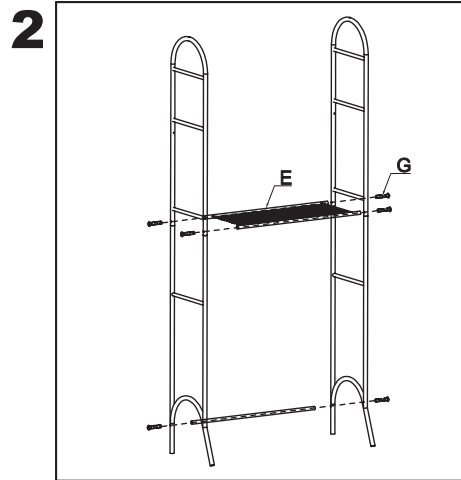

3-TIER OVER-THE-TOILET RACK

Set Includes

 Wear safety goggles
Tools required for installation (not included)

21x29.7cm