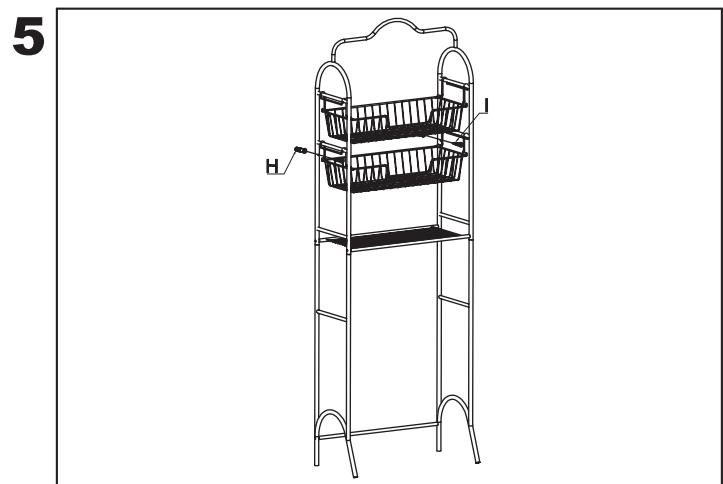

3-TIER OVER-THE-TOILET RACK

Set Includes

 Wear safety goggles
Tools required for installation (not included)

21x29.7cm