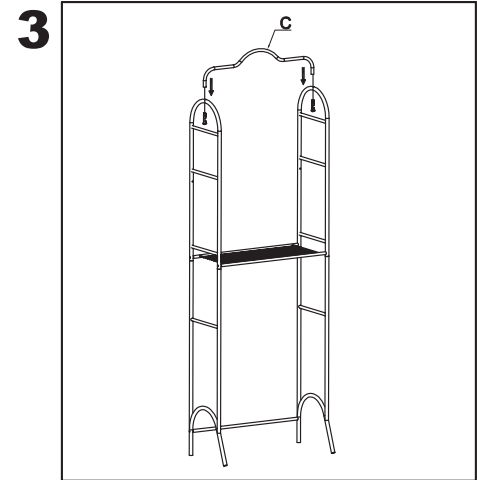

3-TIER OVER-THE-TOILET RACK

Set Includes

 Wear safety goggles
Tools required for installation (not included)

21x29.7cm