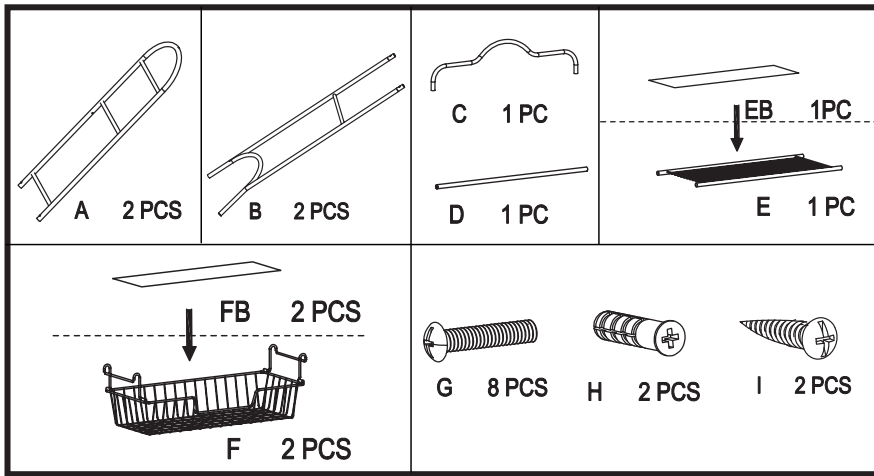

3-TIER OVER-THE-TOILET RACK

Set Includes

 Wear safety goggles
Tools required for installation (not included)

21x29.7cm