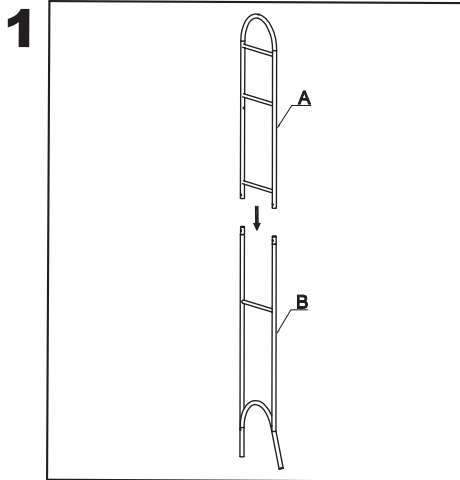

3-TIER OVER-THE-TOILET RACK

Set Includes

 Wear safety goggles
Tools required for installation (not included)

21x29.7cm