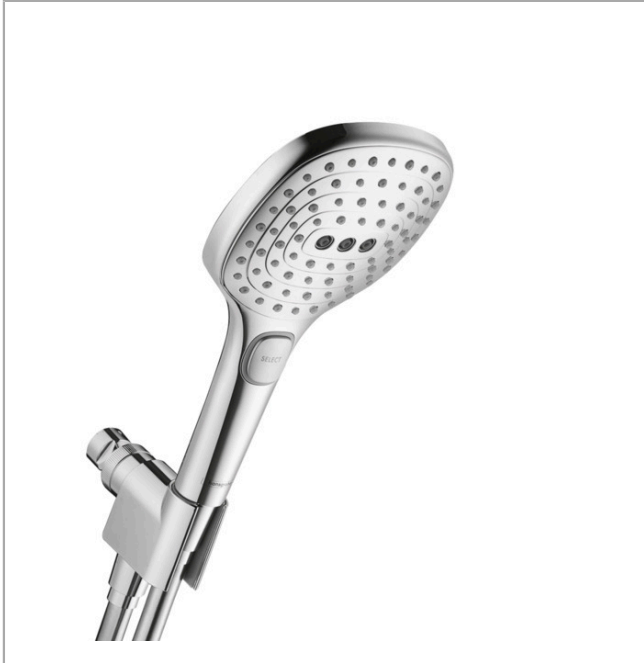

Raindance Select E
Handshower Set 120 3-Jet, 2.5 GPM
 Finishes : **chrome** Part no. : **04541000**

Description

Features

- Consists of: Handshower, Handshower holder, Handshower hose
- integrated support function
- Spray modes: Rain, RainAir, Whirl
- Select button for comfortable alternation of spray modes
- Flow: 2.5 GPM (9.5 L/Min)
- 26° adjustment
- rinseable screen seal

Item details

List Price \$ 258.00

Technology

Compliance

Product image

Scale drawing

Raindance Select E
Handshower Set 120 3-Jet, 2.5 GPM
 Finishes : **chrome** Part no. : **04541000**

Exploded drawing

Year of production: >11/18

Raindance Select E
Handshower Set 120 3-Jet, 2.5 GPM
 Finishes : **chrome** Part no. : **04541000**

Spare parts list

Year of production: >11/18

Pos.	Description	Part no.	Price	PU
1	support	04580000	-	1
2	filter packing	88649000	-	1
3	nut	97958000	-	1
4	lever collar	97536000	-	1
5	seal	97606000	-	1
6	ball joint	97331000	-	1
7	set of non return valves DW 15	94074000	-	1
8	seal	98058000	-	1
9	shower hose 1,60 m	28276003	-	1
10	filter packing	94246000	-	1
11	handshower	26521001	-	1