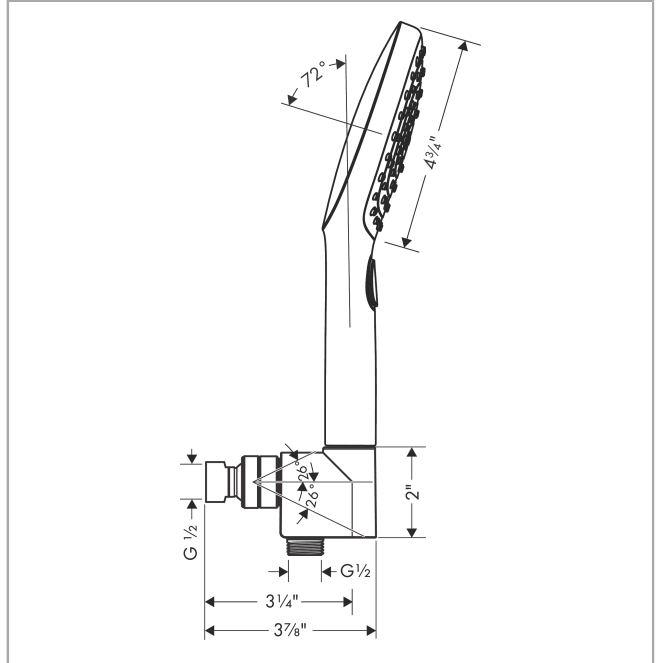

Raindance Select E
Handshower Set 120 3-Jet, 2.5 GPM
 Finishes : **chrome** Part no. : **04541000**

Description

Features

- Consists of: Handshower, Handshower holder, Handshower hose
- integrated support function
- Spray modes: Rain, RainAir, Whirl
- Select button for comfortable alternation of spray modes
- Flow: 2.5 GPM (9.5 L/Min)
- 26° adjustment
- rinseable screen seal

Item details

List Price \$ 258.00

Technology

Compliance

Product image

Scale drawing

Raindance Select E
Handshower Set 120 3-Jet, 2.5 GPM
 Finishes : **chrome** Part no. : **04541000**

Exploded drawing

Year of production: >11/18

Raindance Select E
Handshower Set 120 3-Jet, 2.5 GPM
 Finishes : **chrome** Part no. : **04541000**

Spare parts list

Year of production: >11/18

Pos.	Description	Part no.	Price	PU
1	support	04580000	-	1
2	filter packing	88649000	-	1
3	nut	97958000	-	1
4	lever collar	97536000	-	1
5	seal	97606000	-	1
6	ball joint	97331000	-	1
7	set of non return valves DW 15	94074000	-	1
8	seal	98058000	-	1
9	shower hose 1,60 m	28276003	-	1
10	filter packing	94246000	-	1
11	handshower	26521001	-	1