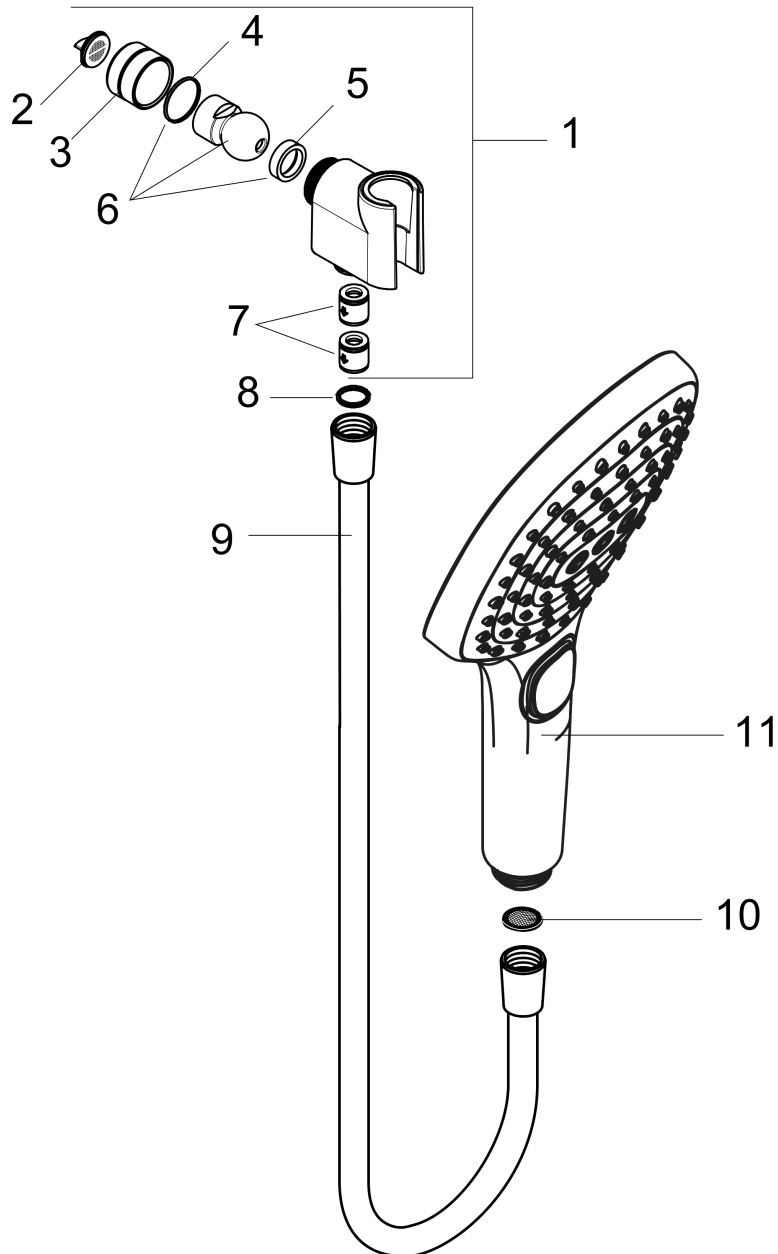

Raindance Select E
Handshower Set 120 3-Jet, 2.5 GPM
 Finishes : **chrome** Part no. : **04541000**

Description

Features

- Consists of: Handshower, Handshower holder, Handshower hose
- integrated support function
- Spray modes: Rain, RainAir, Whirl
- Select button for comfortable alternation of spray modes
- Flow: 2.5 GPM (9.5 L/Min)
- 26° adjustment
- rinseable screen seal

Item details

List Price \$ 258.00

Technology

Compliance

Product image

Scale drawing

Raindance Select E
Handshower Set 120 3-Jet, 2.5 GPM
 Finishes : **chrome** Part no. : **04541000**

Exploded drawing

Year of production: >11/18

Raindance Select E
Handshower Set 120 3-Jet, 2.5 GPM
 Finishes : **chrome** Part no. : **04541000**

Spare parts list

Year of production: >11/18

Pos.	Description	Part no.	Price	PU
1	support	04580000	-	1
2	filter packing	88649000	-	1
3	nut	97958000	-	1
4	lever collar	97536000	-	1
5	seal	97606000	-	1
6	ball joint	97331000	-	1
7	set of non return valves DW 15	94074000	-	1
8	seal	98058000	-	1
9	shower hose 1,60 m	28276003	-	1
10	filter packing	94246000	-	1
11	handshower	26521001	-	1