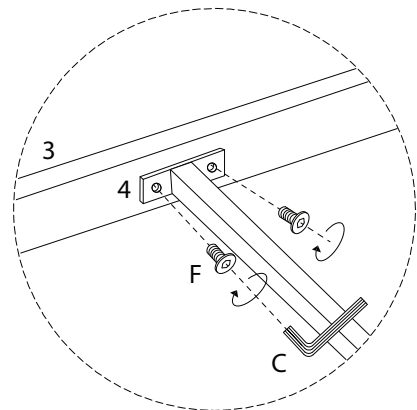

An icon showing an L-shaped bracket inside a circle, and a power drill with a diagonal line through it, indicating that a power drill should not be used.	A warning triangle icon with an exclamation mark inside.	A clock icon showing approximately 10:10.
An icon showing a rectangular block on a base with hatching, and a similar block being lifted with a diagonal line through it, indicating a lifting or stability warning.	A warning triangle icon with an exclamation mark inside.	An icon of a person.

40'

2

1

2

3

D

x 8

4