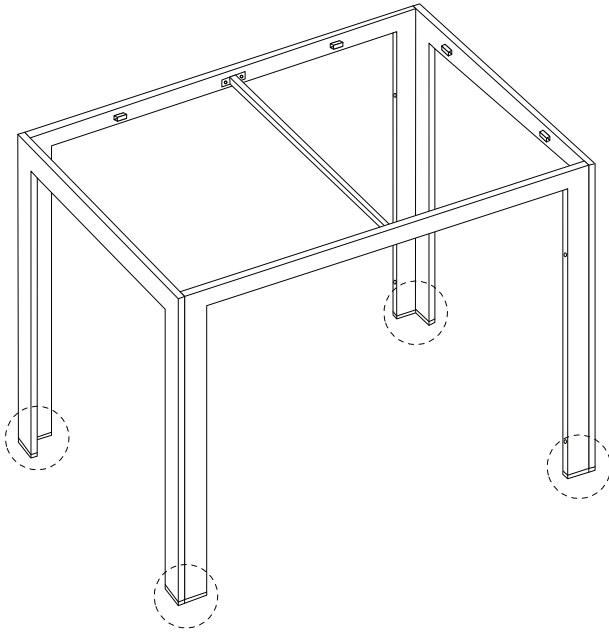

An icon showing an L-shaped bracket inside a circle, and a power drill with a diagonal line through it, indicating that a power drill should not be used.	A warning triangle icon with an exclamation mark inside.	A clock icon showing approximately 10:10.
An icon showing a rectangular block on a base with hatching, and a similar block being lifted with a diagonal line through it, indicating a lifting or stability warning.	A warning triangle icon with an exclamation mark inside.	An icon of a person.

40'

2

1

2

3

D

x 8

4