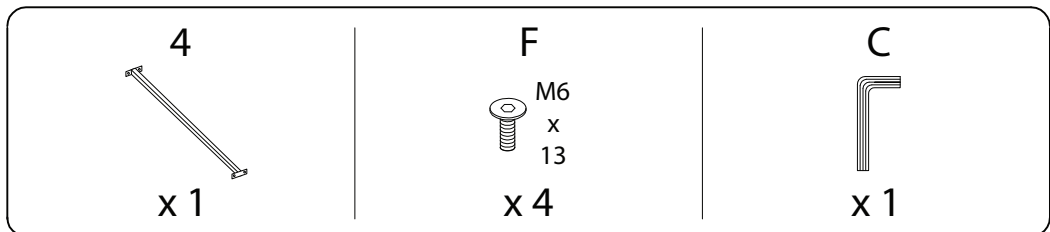

An icon showing an L-shaped bracket inside a circle, and a power drill with a diagonal line through it, indicating that a power drill should not be used.	A warning triangle icon with an exclamation mark inside.	A clock icon showing approximately 10:10.
An icon showing a rectangular block on a base with hatching, and a similar block being lifted with a diagonal line through it, indicating a lifting or stability warning.	A warning triangle icon with an exclamation mark inside.	An icon of a person.

40'

2

1

2

3

D

x 8

4