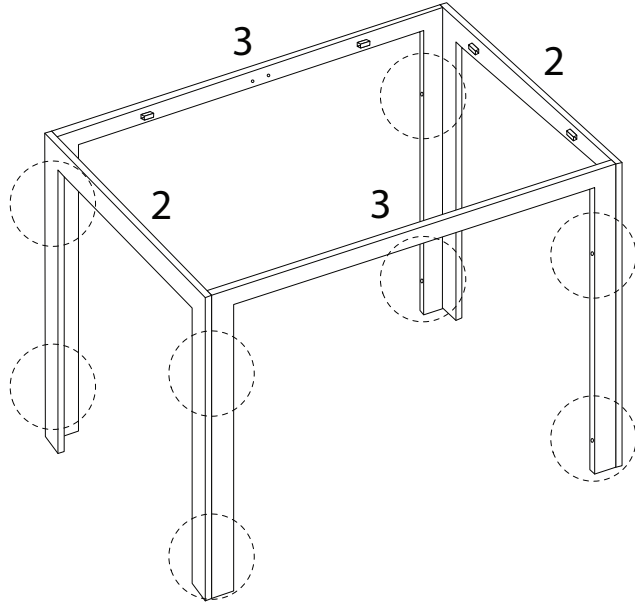

An icon showing an L-shaped bracket inside a circle, and a power drill with a diagonal line through it, indicating that a power drill should not be used.	A warning triangle icon with an exclamation mark inside.	A clock icon showing approximately 10:10.
An icon showing a rectangular block on a base with hatching, and a similar block being lifted with a diagonal line through it, indicating a lifting or stability warning.	A warning triangle icon with an exclamation mark inside.	An icon of a person.

40'

2

1

2

3

D

x 8

4