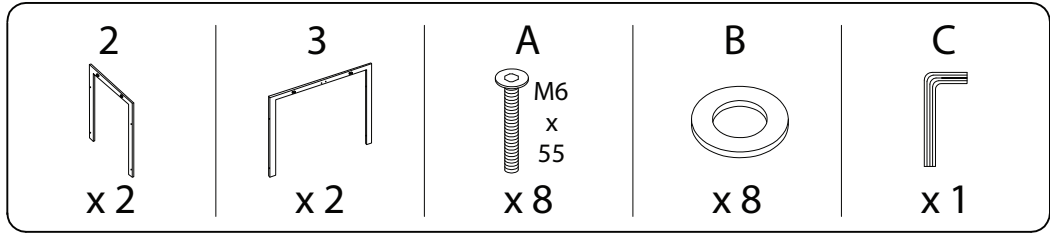

An icon showing an L-shaped bracket inside a circle, and a power drill with a diagonal line through it, indicating that a power drill should not be used.	A warning triangle icon with an exclamation mark inside.	A clock icon showing approximately 10:10.
An icon showing a rectangular block on a base with hatching, and a similar block being lifted with a diagonal line through it, indicating a lifting or stability warning.	A warning triangle icon with an exclamation mark inside.	An icon of a person.

40'

2

1

2

3

D

x 8

4