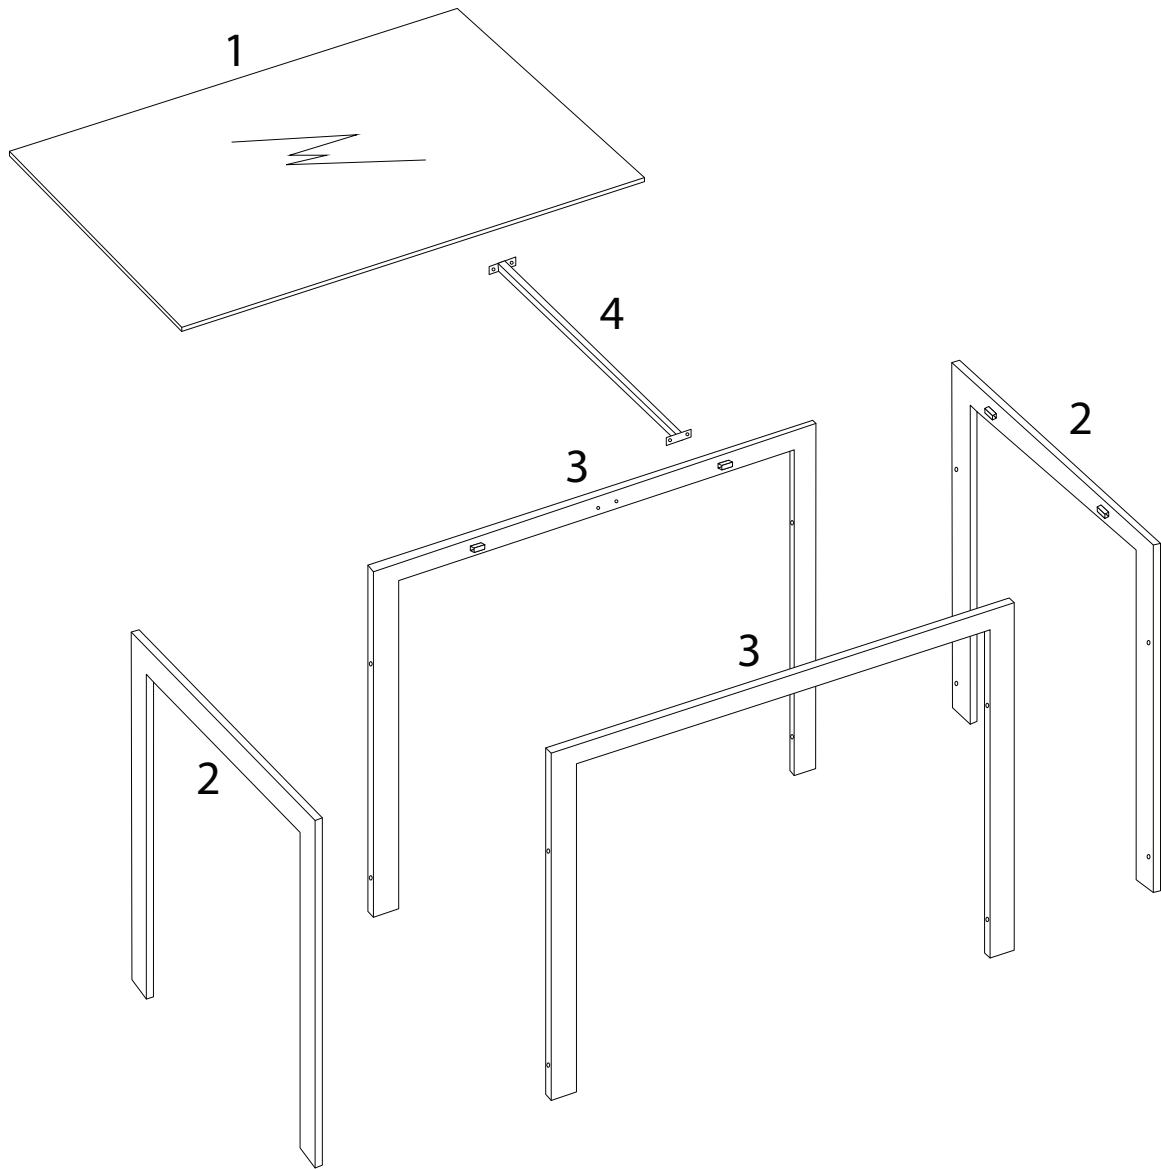

An icon showing an L-shaped bracket inside a circle, and a power drill with a diagonal line through it, indicating that a power drill should not be used.	A warning triangle icon with an exclamation mark inside.	A clock icon showing approximately 10:10.
An icon showing a rectangular block on a base with hatching, and a similar block being lifted with a diagonal line through it, indicating a lifting or stability warning.	A warning triangle icon with an exclamation mark inside.	An icon of a person.

40'

2

1

2

3

D

x 8

4