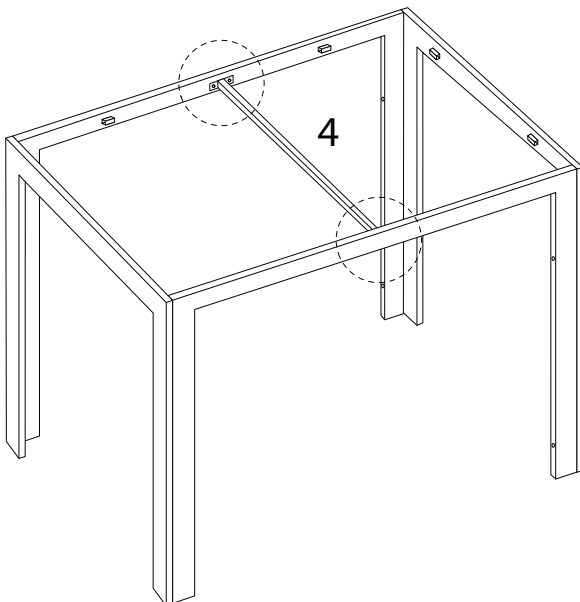

An icon showing an L-shaped bracket inside a circle, and a power drill with a diagonal line through it, indicating that a power drill should not be used.	A warning triangle icon with an exclamation mark inside.	A clock icon showing approximately 10:10.
An icon showing a rectangular block on a base with hatching, and a similar block being lifted with a diagonal line through it, indicating a lifting or stability warning.	A warning triangle icon with an exclamation mark inside.	An icon of a person.

40'

2

1

2

3

D

x 8

4