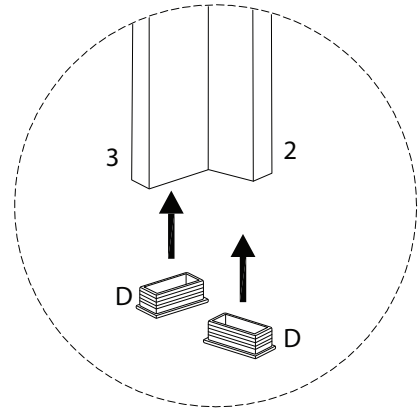

An icon showing an L-shaped bracket inside a circle, and a power drill with a diagonal line through it, indicating that a power drill should not be used.	A warning triangle icon with an exclamation mark inside.	A clock icon showing approximately 10:10.
An icon showing a rectangular block on a base with hatching, and a similar block being lifted with a diagonal line through it, indicating a lifting or stability warning.	A warning triangle icon with an exclamation mark inside.	An icon of a person.

40'

2

1

2

3

D

x 8

4