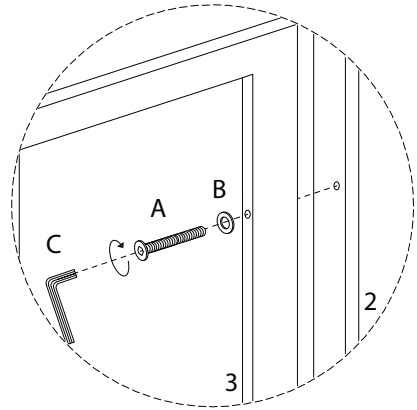

An icon showing an L-shaped bracket inside a circle, and a power drill with a diagonal line through it, indicating that a power drill should not be used.	A warning triangle icon with an exclamation mark inside.	A clock icon showing approximately 10:10.
An icon showing a rectangular block on a base with hatching, and a similar block being lifted with a diagonal line through it, indicating a lifting or stability warning.	A warning triangle icon with an exclamation mark inside.	An icon of a person.

40'

2

1

2

3

D

x 8

4