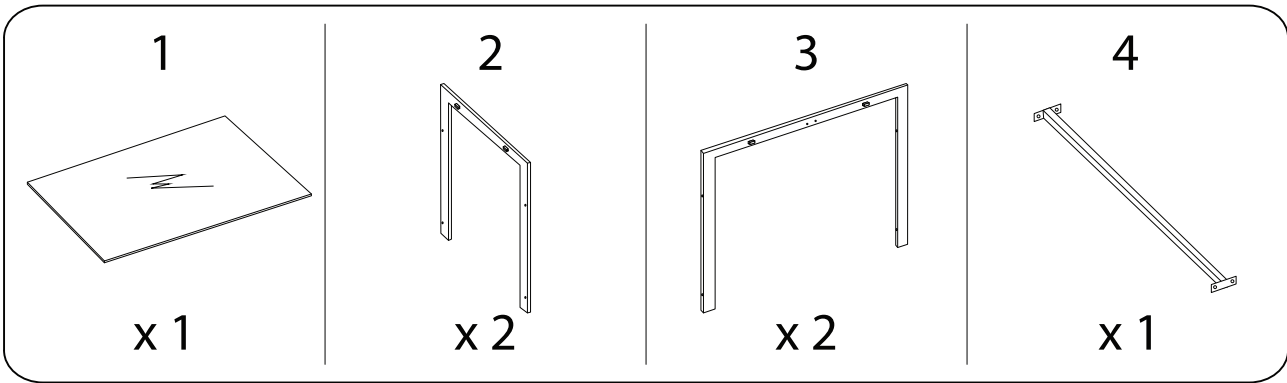

An icon showing an L-shaped bracket inside a circle, and a power drill with a diagonal line through it, indicating that a power drill should not be used.	A warning triangle icon with an exclamation mark inside.	A clock icon showing approximately 10:10.
An icon showing a rectangular block on a base with hatching, and a similar block being lifted with a diagonal line through it, indicating a lifting or stability warning.	A warning triangle icon with an exclamation mark inside.	An icon of a person.

40'

2

1

2

3

D

x 8

4