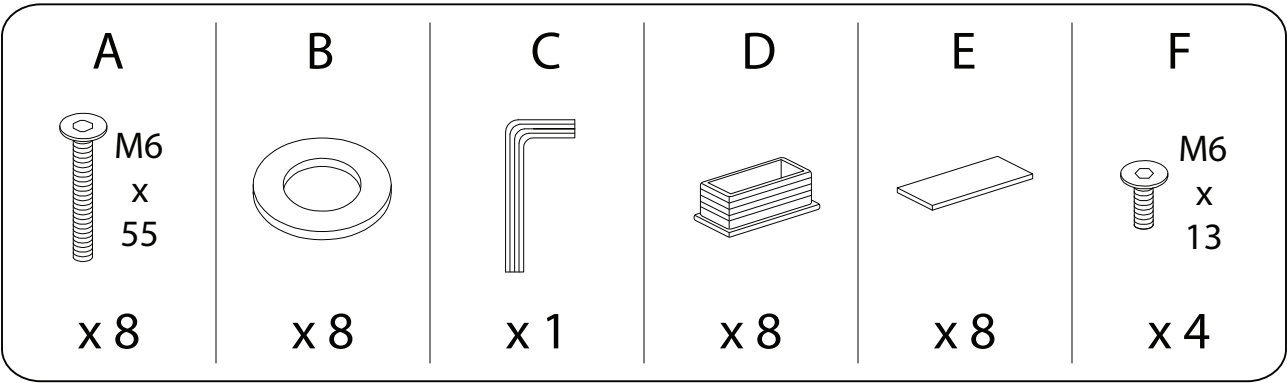

An icon showing an L-shaped bracket inside a circle, and a power drill with a diagonal line through it, indicating that a power drill should not be used.	A warning triangle icon with an exclamation mark inside.	A clock icon showing approximately 10:10.
An icon showing a rectangular block on a base with hatching, and a similar block being lifted with a diagonal line through it, indicating a lifting or stability warning.	A warning triangle icon with an exclamation mark inside.	An icon of a person.

40'

2

1

2

3

D

x 8

4