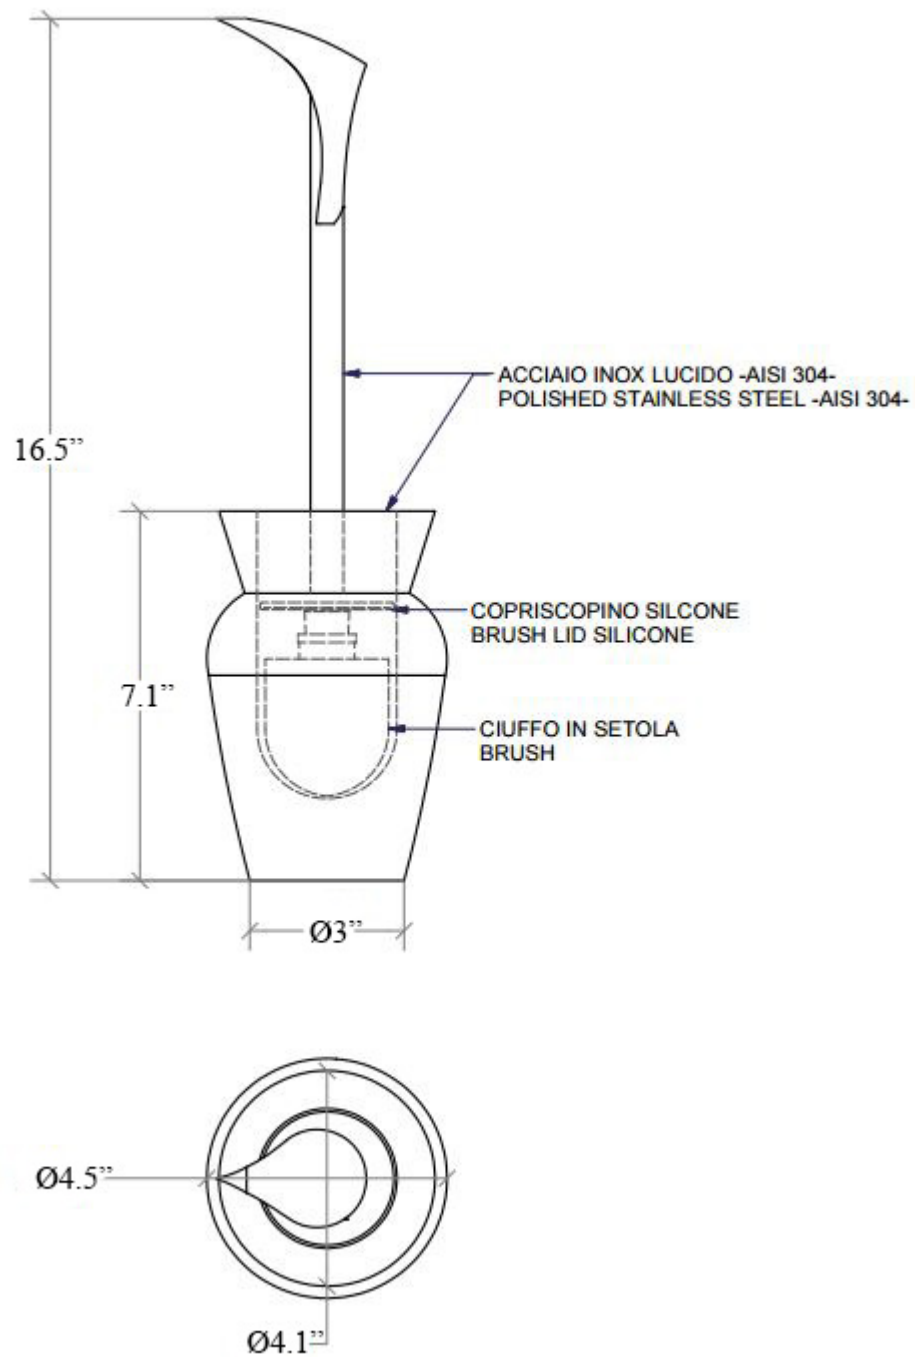

Product Specs Sheets

Collection
Skoati

Model |
Skoati 5015

Dimensions Metric

1 inch = 2.54 cm
1 inch = 25.4 mm

WS[®]
BATH
COLLECTIONS

1051 Lea Drive - Collegeville, PA 19426
Tel. 215 513 9400 - Fax 610 831 0215
www.ws bathcollections.com - info@ws bathcollections.com