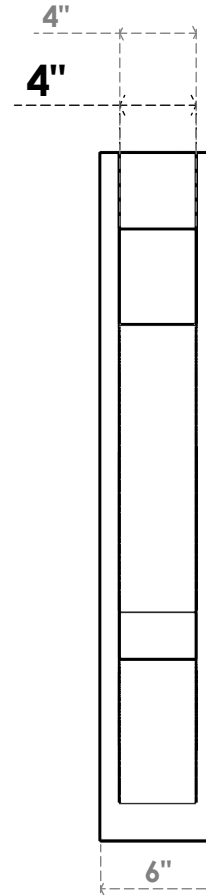

ITEM NUMBER: OUTUROC040X060X24000X36000X040X020X040BOA44RCPR

4"W TOP X 6"W BACK X 24"D X 36"H X 4"T TOP X 2"T BACK TIMBERTHANE ROUGH CEDAR BALBOA FAUX WOOD OPEN OUTLOOKER, BLOCK TOP AND BACK, 4"W CLOSED BRACE, PRIMED TAN

SIDE PROFILE

FRONT PROFILE

ISOMETRIC

EKENA MILLWORK
2300 WEST MAIN ST.
CLARKSVILLE, TX 75426
TOLL FREE: 866-607-0453
WWW.EKENAMILLWORK.COM

NOTES

1. INSTALLATION TO BE COMPLETED IN ACCORDANCE WITH MANUFACTURER'S SPECIFICATIONS.
2. DRAWING MAY NOT BE TO SCALE
3. THIS DRAWING IS INTENDED FOR DESIGN AND PLANNING PURPOSES ONLY.
4. ALL INFORMATION CONTAINED HEREIN WAS CURRENT AT THE TIME OF DEVELOPMENT BUT MUST BE REVIEWED AND APPROVED BY THE PRODUCT MANUFACTURER TO BE CONSIDERED ACCURATE.
5. TIMBERTHANE ARCHITECTURAL PRODUCTS ARE MADE FROM HIGH DENSITY URETHANE AND COME FACTORY PRIMED