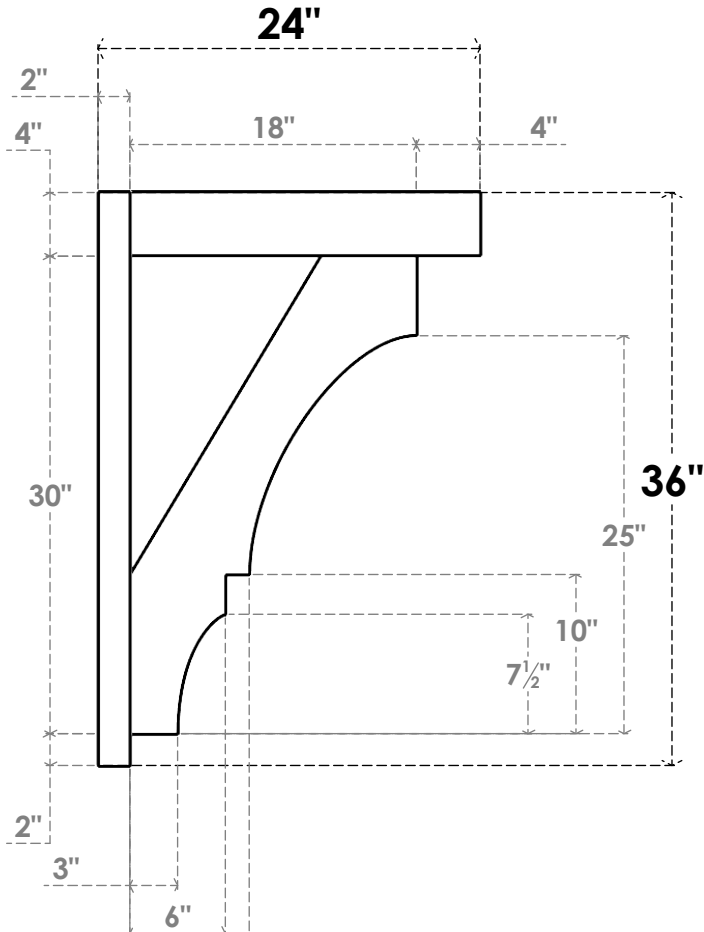

ITEM NUMBER: OUTUROC040X060X24000X36000X040X020X040BOA44RCPR

4"W TOP X 6"W BACK X 24"D X 36"H X 4"T TOP X 2"T BACK TIMBERTHANE ROUGH CEDAR BALBOA FAUX WOOD OPEN OUTLOOKER, BLOCK TOP AND BACK, 4"W CLOSED BRACE, PRIMED TAN

SIDE PROFILE

FRONT PROFILE

ISOMETRIC

EKENA MILLWORK
2300 WEST MAIN ST.
CLARKSVILLE, TX 75426
TOLL FREE: 866-607-0453
WWW.EKENAMILLWORK.COM

NOTES

1. INSTALLATION TO BE COMPLETED IN ACCORDANCE WITH MANUFACTURER'S SPECIFICATIONS.
2. DRAWING MAY NOT BE TO SCALE
3. THIS DRAWING IS INTENDED FOR DESIGN AND PLANNING PURPOSES ONLY.
4. ALL INFORMATION CONTAINED HEREIN WAS CURRENT AT THE TIME OF DEVELOPMENT BUT MUST BE REVIEWED AND APPROVED BY THE PRODUCT MANUFACTURER TO BE CONSIDERED ACCURATE.
5. TIMBERTHANE ARCHITECTURAL PRODUCTS ARE MADE FROM HIGH DENSITY URETHANE AND COME FACTORY PRIMED