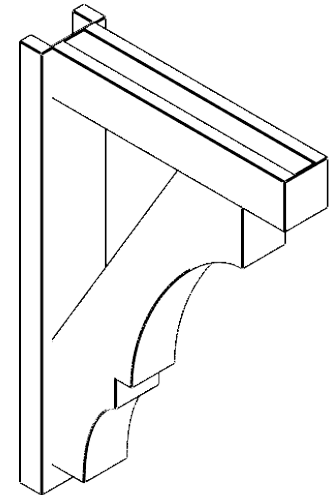

ITEM NUMBER: OUTUROC040X060X24000X36000X040X020X040BOA44RCPR

4"W TOP X 6"W BACK X 24"D X 36"H X 4"T TOP X 2"T BACK TIMBERTHANE ROUGH CEDAR BALBOA FAUX WOOD OPEN OUTLOOKER, BLOCK TOP AND BACK, 4"W CLOSED BRACE, PRIMED TAN

SIDE PROFILE

FRONT PROFILE

ISOMETRIC

EKENA MILLWORK
2300 WEST MAIN ST.
CLARKSVILLE, TX 75426
TOLL FREE: 866-607-0453
WWW.EKENAMILLWORK.COM

NOTES

1. INSTALLATION TO BE COMPLETED IN ACCORDANCE WITH MANUFACTURER'S SPECIFICATIONS.
2. DRAWING MAY NOT BE TO SCALE
3. THIS DRAWING IS INTENDED FOR DESIGN AND PLANNING PURPOSES ONLY.
4. ALL INFORMATION CONTAINED HEREIN WAS CURRENT AT THE TIME OF DEVELOPMENT BUT MUST BE REVIEWED AND APPROVED BY THE PRODUCT MANUFACTURER TO BE CONSIDERED ACCURATE.
5. TIMBERTHANE ARCHITECTURAL PRODUCTS ARE MADE FROM HIGH DENSITY URETHANE AND COME FACTORY PRIMED