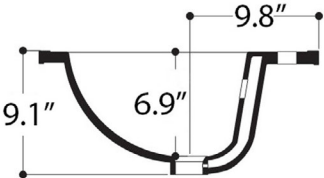

Collection | Contea

Model | Contea 67 - 0603901

Dimensions Metric <i>1 inch = 2.54 cm</i> <i>1 inch = 25.4 mm</i>

 1051 Lea Drive - Collegeville, PA 19426 Tel. 215 513 9400 - Fax 610 831 0215 www.ws bathcollections.com - info@ws bathcollections.com