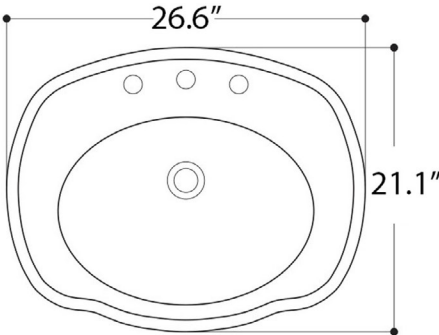

Collection | Contea

Model | Contea 67 - 0603901

Dimensions Metric <i>1 inch = 2.54 cm</i> <i>1 inch = 25.4 mm</i>

 1051 Lea Drive - Collegeville, PA 19426 Tel. 215 513 9400 - Fax 610 831 0215 www.ws bathcollections.com - info@ws bathcollections.com