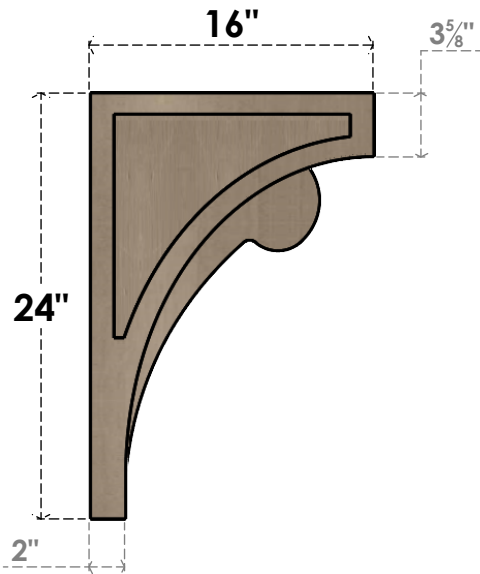

ITEM NUMBER: CORU08X16X24VIORCPR

8"W X 16"D X 24"H SERIES 2 CLASSIC VIOLA ROUGH CEDAR TIMBERTHANE
FAUX WOOD CORBEL, PRIMED

SIDE PROFILE

FRONT PROFILE

ISOMETRIC

EKENA MILLWORK
2300 WEST MAIN ST.
CLARKSVILLE, TX 75426
TOLL FREE: 866-607-0453
WWW.EKENAMILLWORK.COM

NOTES

1. INSTALLATION TO BE COMPLETED IN ACCORDANCE WITH MANUFACTURER'S SPECIFICATIONS.
2. DRAWING MAY NOT BE TO SCALE
3. THIS DRAWING IS INTENDED FOR DESIGN AND PLANNING PURPOSES ONLY.
4. ALL INFORMATION CONTAINED HEREIN WAS CURRENT AT THE TIME OF DEVELOPMENT BUT MUST BE REVIEWED AND APPROVED BY THE PRODUCT MANUFACTURER TO BE CONSIDERED ACCURATE.
5. TIMBERTHANE ARCHITECTURAL PRODUCTS ARE MADE FROM HIGH DENSITY URETHANE AND COME FACTORY PRIMED