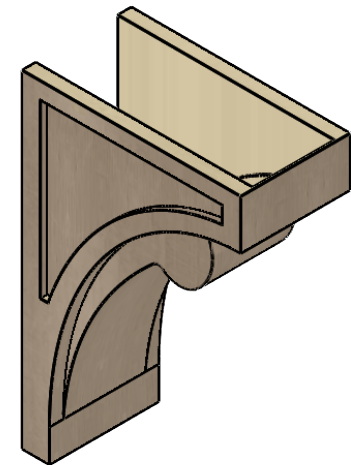

ITEM NUMBER: CORU08X16X24VIORCPR

8"W X 16"D X 24"H SERIES 2 CLASSIC VIOLA ROUGH CEDAR TIMBERTHANE
FAUX WOOD CORBEL, PRIMED

SIDE PROFILE

FRONT PROFILE

ISOMETRIC

EKENA MILLWORK
2300 WEST MAIN ST.
CLARKSVILLE, TX 75426
TOLL FREE: 866-607-0453
WWW.EKENAMILLWORK.COM

NOTES

1. INSTALLATION TO BE COMPLETED IN ACCORDANCE WITH MANUFACTURER'S SPECIFICATIONS.
2. DRAWING MAY NOT BE TO SCALE
3. THIS DRAWING IS INTENDED FOR DESIGN AND PLANNING PURPOSES ONLY.
4. ALL INFORMATION CONTAINED HEREIN WAS CURRENT AT THE TIME OF DEVELOPMENT BUT MUST BE REVIEWED AND APPROVED BY THE PRODUCT MANUFACTURER TO BE CONSIDERED ACCURATE.
5. TIMBERTHANE ARCHITECTURAL PRODUCTS ARE MADE FROM HIGH DENSITY URETHANE AND COME FACTORY PRIMED