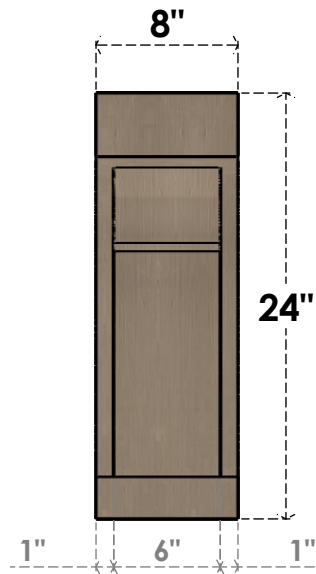

ITEM NUMBER: CORU08X16X24VIORCPR

8"W X 16"D X 24"H SERIES 2 CLASSIC VIOLA ROUGH CEDAR TIMBERTHANE
FAUX WOOD CORBEL, PRIMED

SIDE PROFILE

FRONT PROFILE

ISOMETRIC

EKENA MILLWORK
2300 WEST MAIN ST.
CLARKSVILLE, TX 75426
TOLL FREE: 866-607-0453
WWW.EKENAMILLWORK.COM

NOTES

1. INSTALLATION TO BE COMPLETED IN ACCORDANCE WITH MANUFACTURER'S SPECIFICATIONS.
2. DRAWING MAY NOT BE TO SCALE
3. THIS DRAWING IS INTENDED FOR DESIGN AND PLANNING PURPOSES ONLY.
4. ALL INFORMATION CONTAINED HEREIN WAS CURRENT AT THE TIME OF DEVELOPMENT BUT MUST BE REVIEWED AND APPROVED BY THE PRODUCT MANUFACTURER TO BE CONSIDERED ACCURATE.
5. TIMBERTHANE ARCHITECTURAL PRODUCTS ARE MADE FROM HIGH DENSITY URETHANE AND COME FACTORY PRIMED