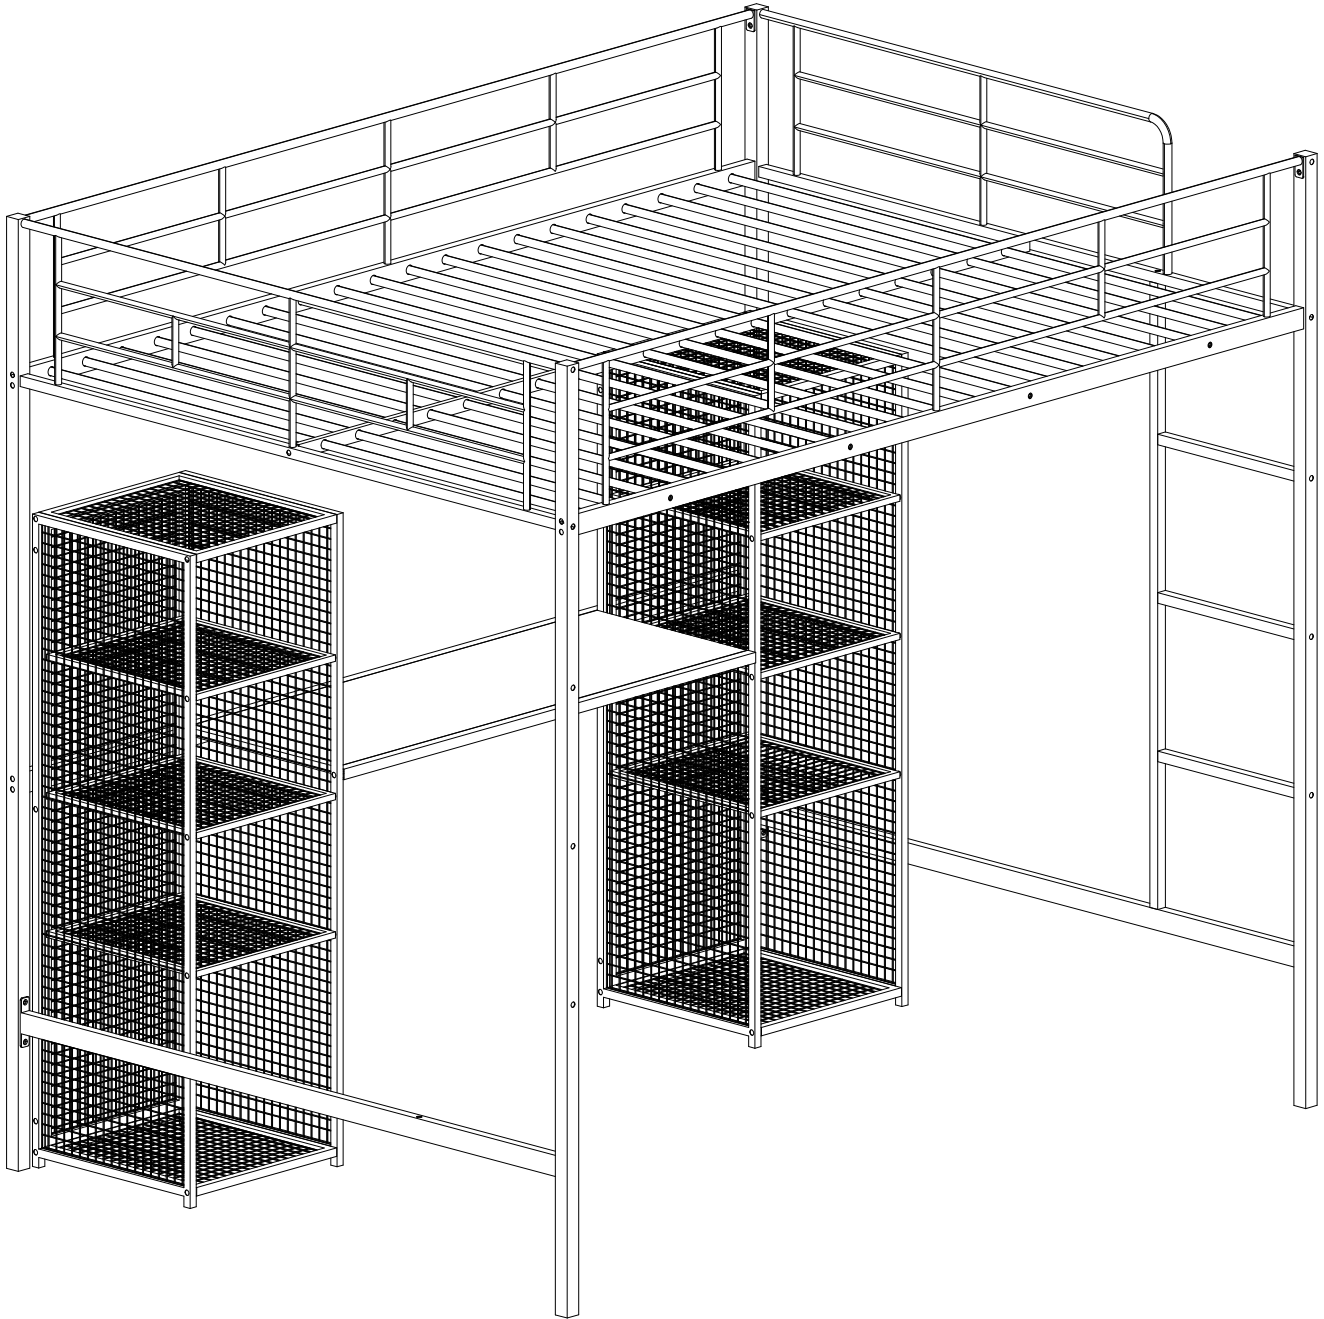

ASSEMBLY INSTRUCTIONS

LOFT BED

Thank you for purchasing this quality product. Be sure to check all packing material carefully for small parts which may have come loose inside the carton during shipment. Separate, identify and count all parts and hardware.

Compare with the parts list to be sure all parts are present.

"DO NOT TIGHTEN SCREWS UNTIL COMPLETELY ASSEMBLED"