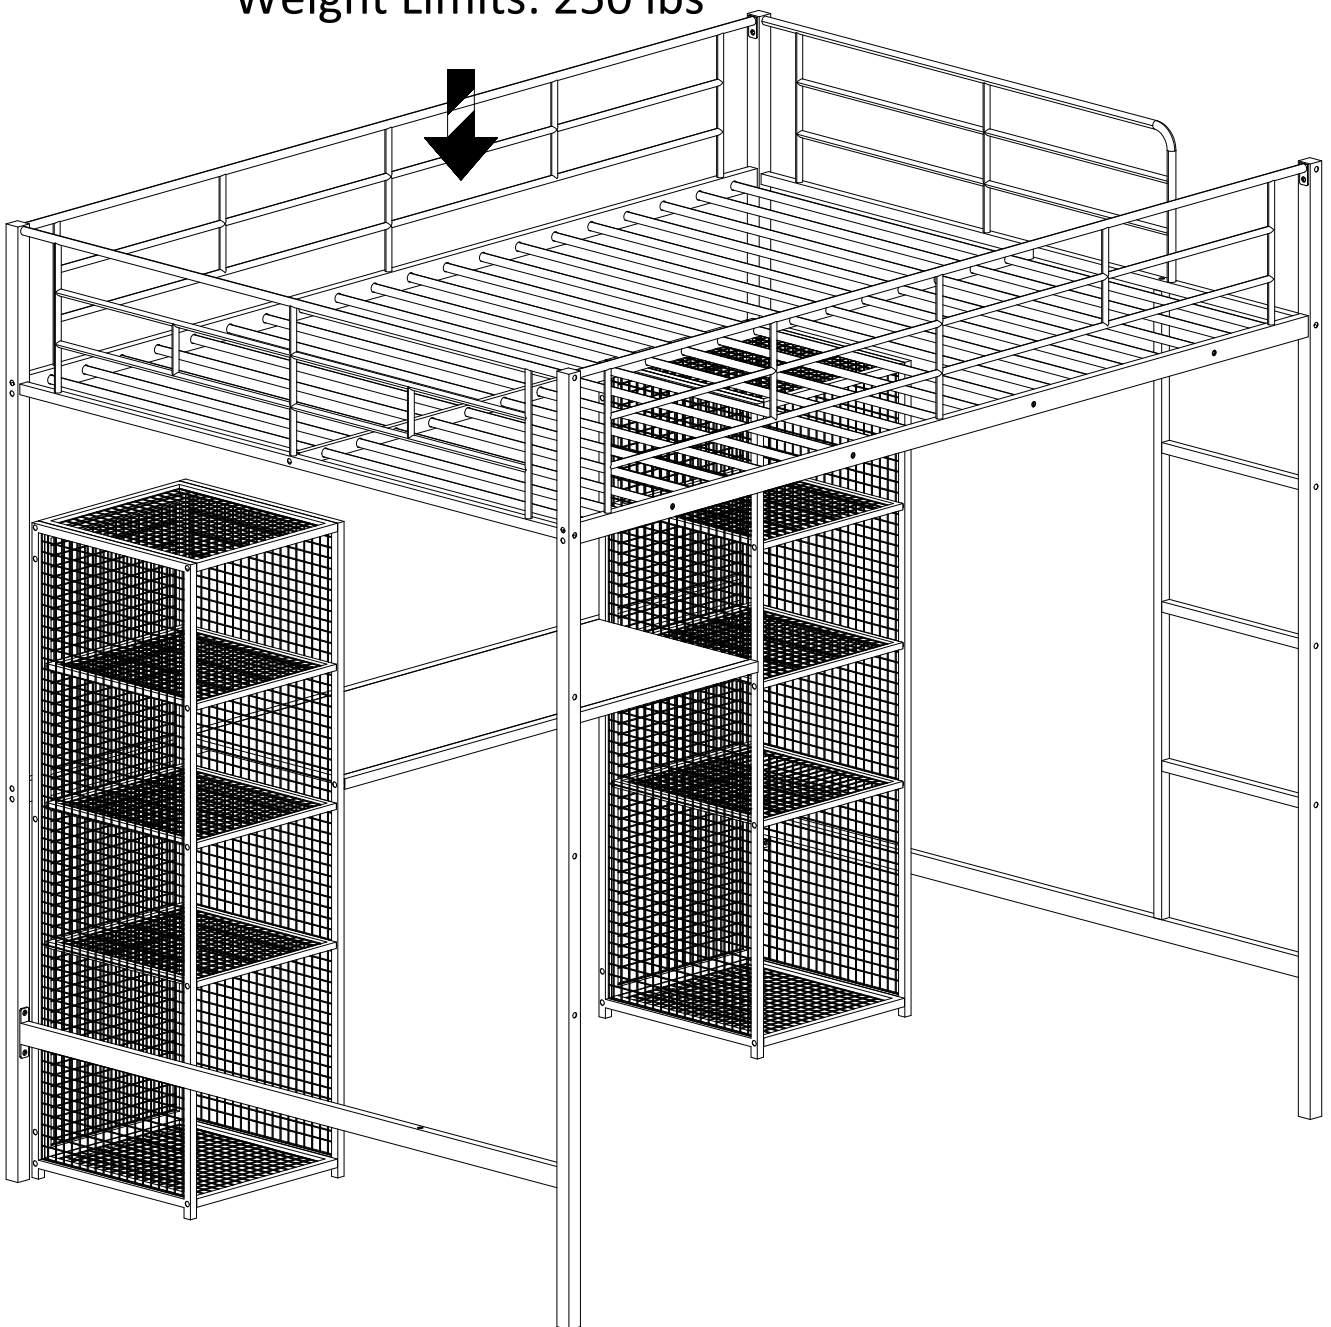

ASSEMBLY INSTRUCTIONS

SKU CODE: MF530924-MF530925

Weight Limits: 250 lbs