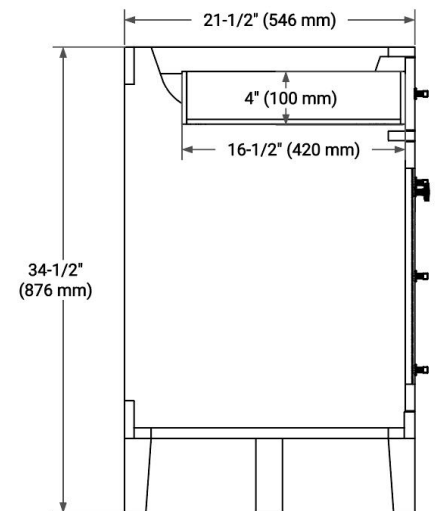

CAMILA 48" SINGLE SINK BASE CABINET

ARIEL

BASE CABINET DIMENSIONS

48" W x 21.5" D x 34.5" H

FEATURES

- Solid Oak wood and Plywood veneers
- Soft-close system
- Dovetail construction
- 45 degrees fall-out drawer
- Natural rattan-decorated doors

AVAILABLE COLORS

Oak

HARDWARE FINISHES

Matte Black

SIDE VIEW