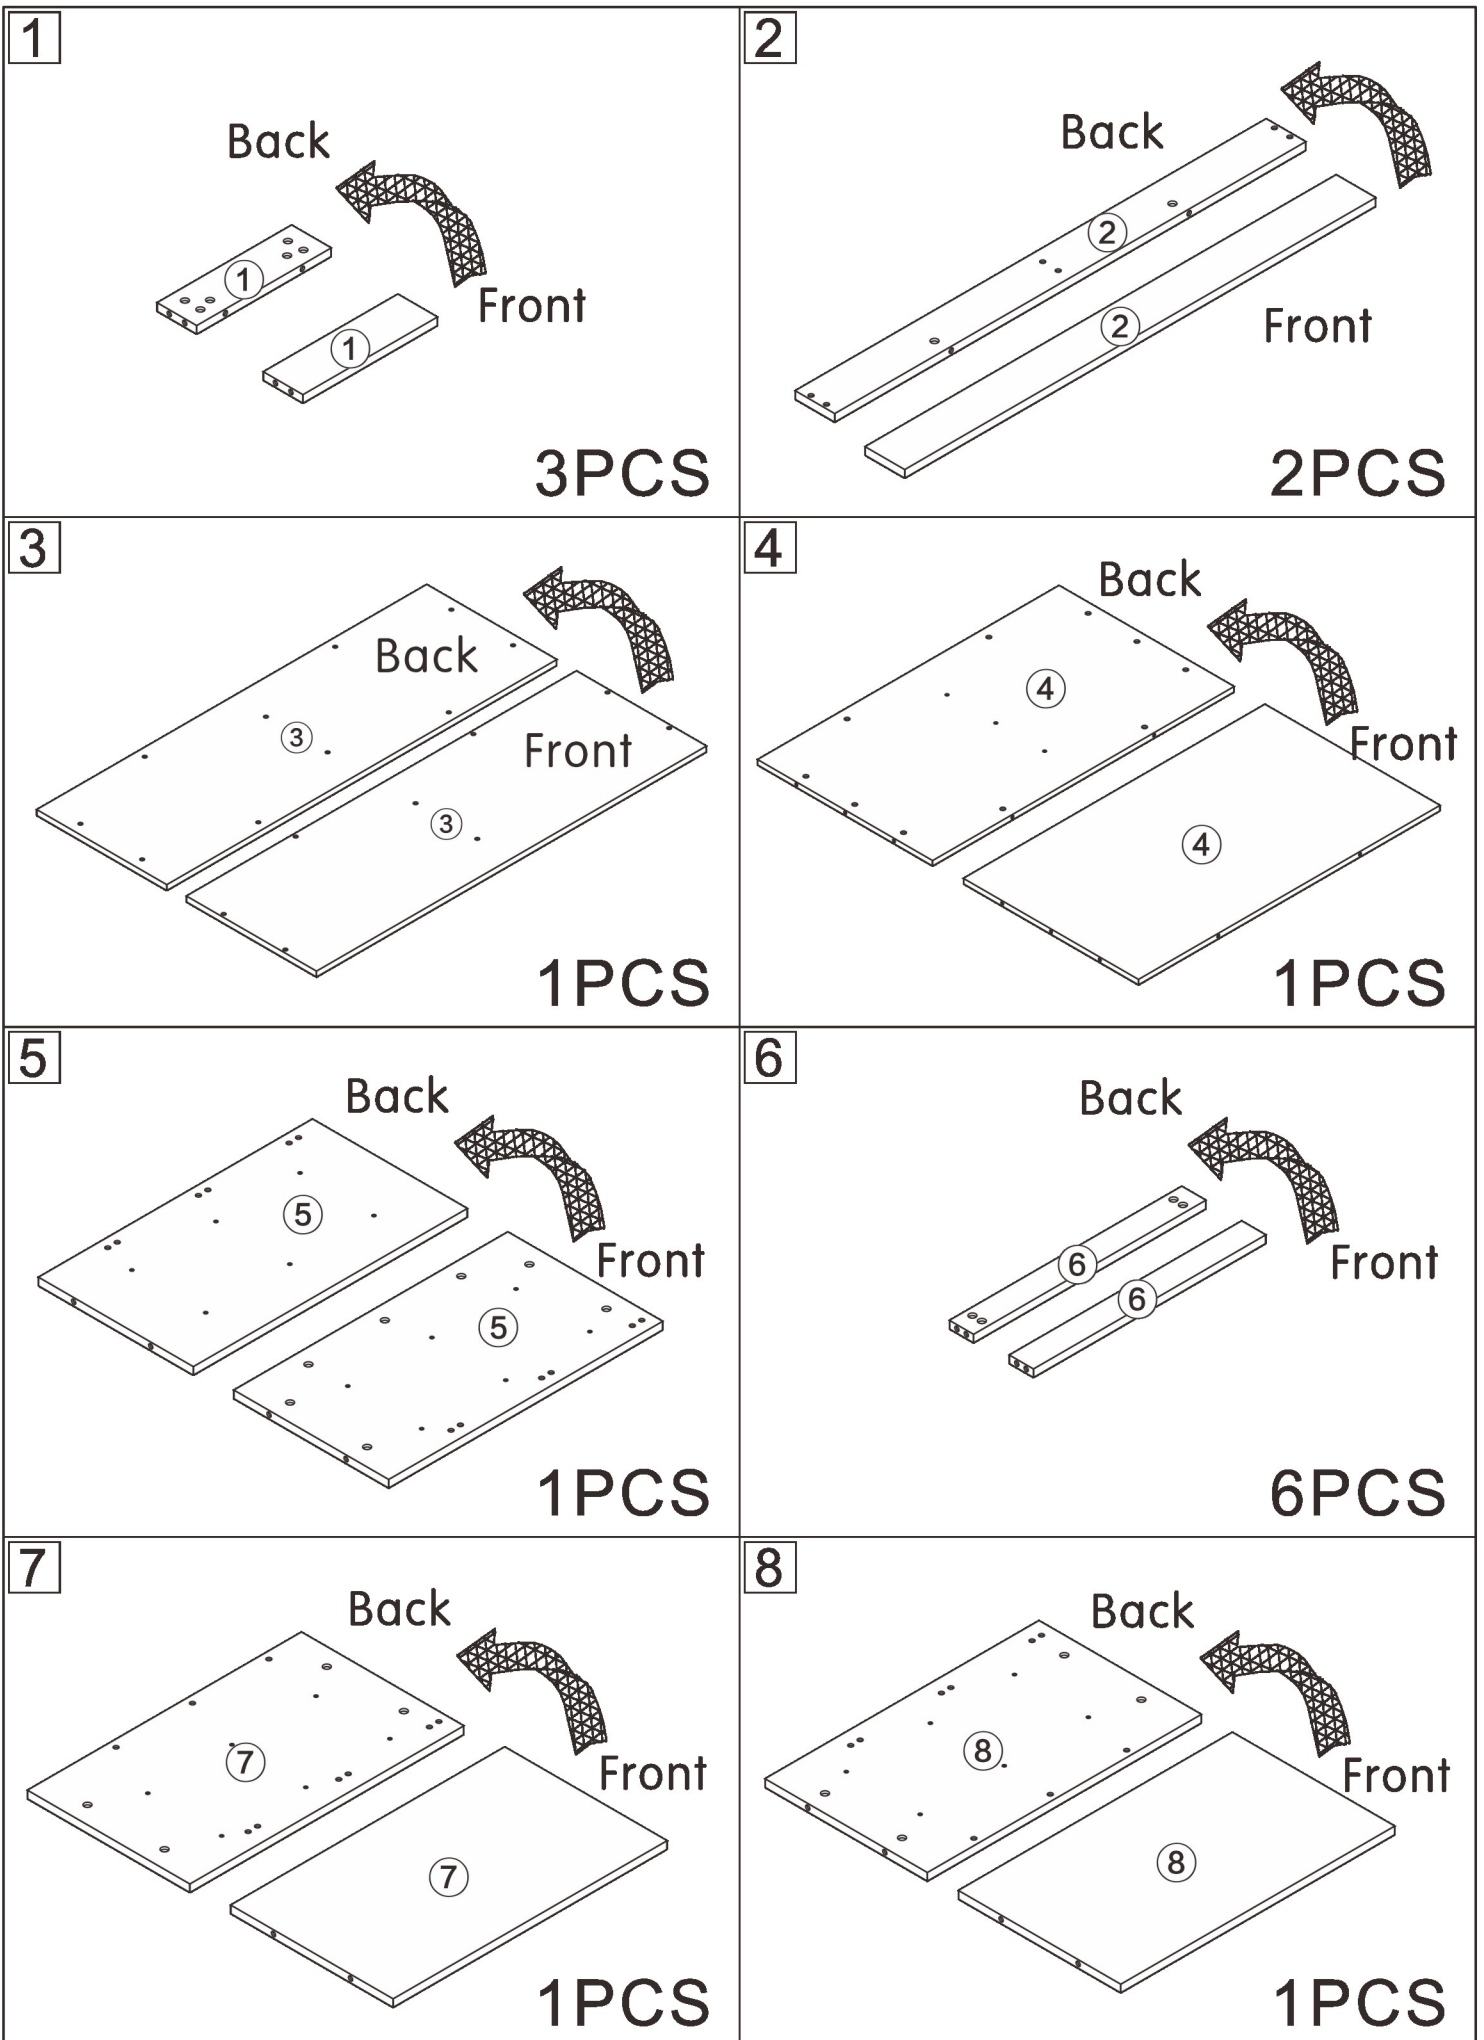

Installation & Assembly

Side Cabinet

L1200*W400*H800MM

Notes: Don't tighten screws completely at first, just in case parts were assembled wrongly and need disassemble. Tighten screws at last when all parts are put together.

x6

Disassembly and installation of accessories

A 95PCS	B 95PCS	C 48PCS	D 24PCS	E 6PCS	F 12PCS	 Tools Recommended
 15*10mm	 6*28mm	 3.5*14mm	 3.5*40mm			

1

Bx6x2 Back

Bx18

Bx12

Bx3

E₁X12
CX2X12

C	24PCS
3.5*14mm	

E₁	12PCS
Three-section Rail	

4

A	12PCS
	
15*10mm	

5

A	10PCS	F	12PCS
			
15*10mm			

6

A	9PCS
	
15*10mm	

11

A	8PCS
	
15*10mm	

12

13

14

Dx4x3

A	24PCS	D	24PCS
			
15*10mm		3.5*40mm	