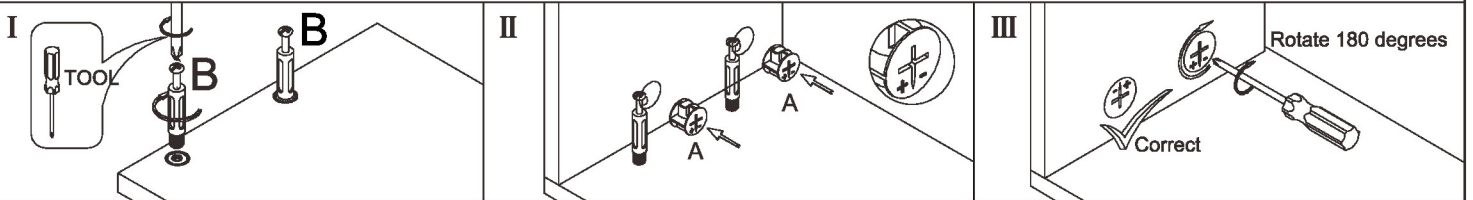

Disassembly and installation of accessories

A 95PCS	B 95PCS	C 48PCS	D 24PCS	E 6PCS	F 12PCS	 Tools Recommended
  15*10mm	 6*28mm	 3.5*14mm	 3.5*40mm