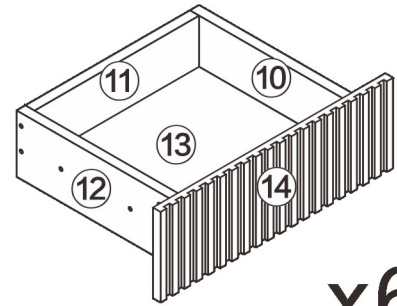

Installation & Assembly

Side Cabinet

L1200*W400*H800MM

Notes: Don't tighten screws completely at first, just in case parts were assembled wrongly and need disassemble. Tighten screws at last when all parts are put together.

Bx9

Bx9

Bx8

Bx4x6

B	95PCS
	
6*28mm	

2

E	12PCS
Three-section Rail	

3

E₁X12
CX2X12

C	24PCS
3.5*14mm	

E₁	12PCS
Three-section Rail	

4

A	12PCS
	
15*10mm	

5

A	10PCS	F	12PCS
			
15*10mm			

6

A	9PCS
	
15*10mm	

11

A	8PCS
	
15*10mm	

12

13

14

Dx4x3

A	24PCS	D	24PCS
			
15*10mm		3.5*40mm	