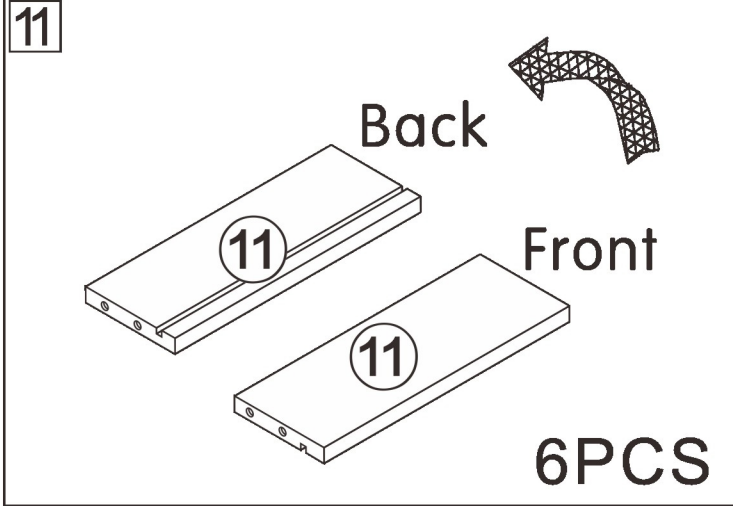

Installation & Assembly

Side Cabinet

L1200*W400*H800MM

Notes: Don't tighten screws completely at first, just in case parts were assembled wrongly and need disassemble. Tighten screws at last when all parts are put together.

x6

Disassembly and installation of accessories

A 95PCS	B 95PCS	C 48PCS	D 24PCS	E 6PCS	F 12PCS	 Tools Recommended
 15*10mm	 6*28mm	 3.5*14mm	 3.5*40mm			

1

Bx6x2 Back

Bx18

Bx12

Bx3

E₁X12
CX2X12

C	24PCS
3.5*14mm	

E₁	12PCS
Three-section Rail	

4

A	12PCS
	
15*10mm	

5

A	10PCS	F	12PCS
			
15*10mm			

6

15

E₂x12

Cx24

C	24PCS	E₂	12PCS
			
3.5*14mm		Three-section Rail	