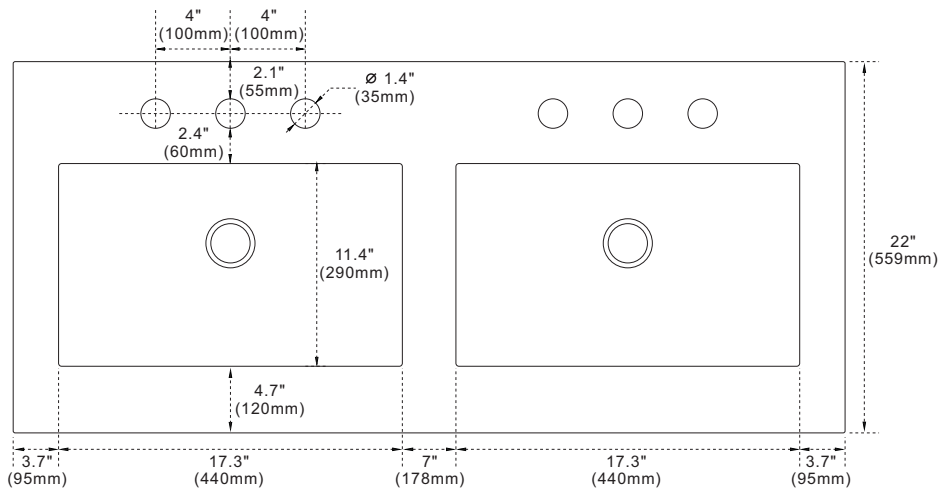

BELLATERRA HOME

Model: 430002-49D Countertop

Features

1. Double 20" rectangular undermount sink cutout;
2. 8" wide spread faucet holes;
3. 4" height backsplash (sold separately)
4. Thickness laminated to 1.2";

Colors / Finishes

- WM - Natural White Carrara marble;
- BG - Natural Black Galaxy Granite;
- GY - Natural Grey Granite;
- WE - White Engineer Stone;

Top view

Side view

NOTE: SINK STYLE, SHAPE, FAUCET HOLES, CUTOUT ON TOP, VANITY MAY VARY FROM THE PICTURE ABOVE. INSTRUCTIONAL PURPOSE ONLY.