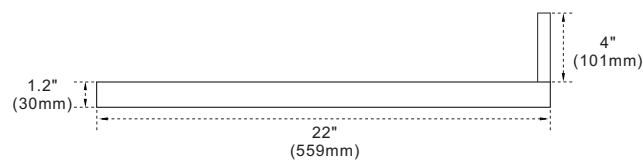

NOTE: SINK STYLE, SHAPE, FAUCET HOLES, CUTOUT ON TOP, VANITY MAY VARY FROM THE PICTURE ABOVE. INSTRUCTIONAL PURPOSE ONLY.