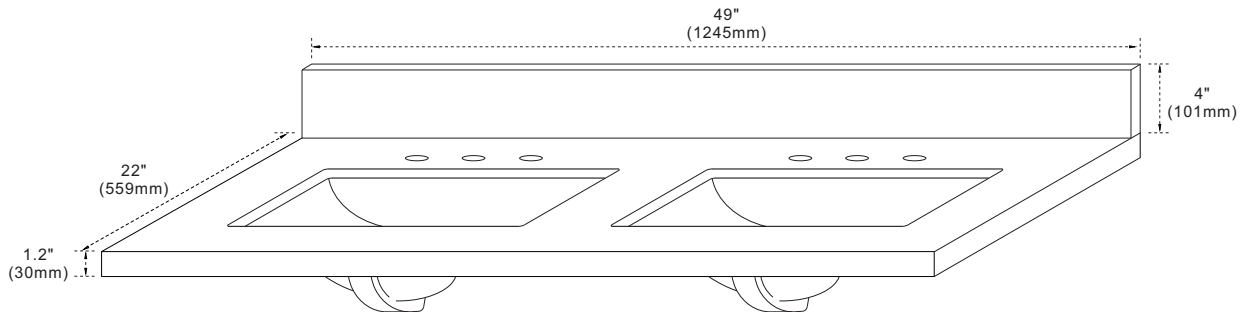

BELLATERRA HOME

Model: 430002-49D Countertop

Features

1. Double 20" rectangular undermount sink cutout;
2. 8" wide spread faucet holes;
3. 4" height backsplash (sold separately)
4. Thickness laminated to 1.2";

Colors / Finishes

- WM - Natural White Carrara marble;
- BG - Natural Black Galaxy Granite;
- GY - Natural Grey Granite;
- WE - White Engineer Stone;

Top view

Side view

NOTE: SINK STYLE, SHAPE, FAUCET HOLES, CUTOUT ON TOP, VANITY MAY VARY FROM THE PICTURE ABOVE. INSTRUCTIONAL PURPOSE ONLY.