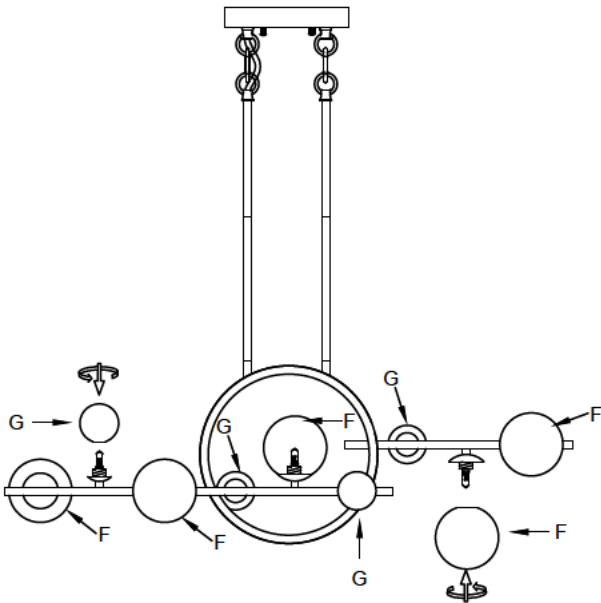

I-2PCS

1

2

3

4

5

**Install the glass ball as shown**

9x G9 25Watt  
Not included  
Non inclus  
LED compatible