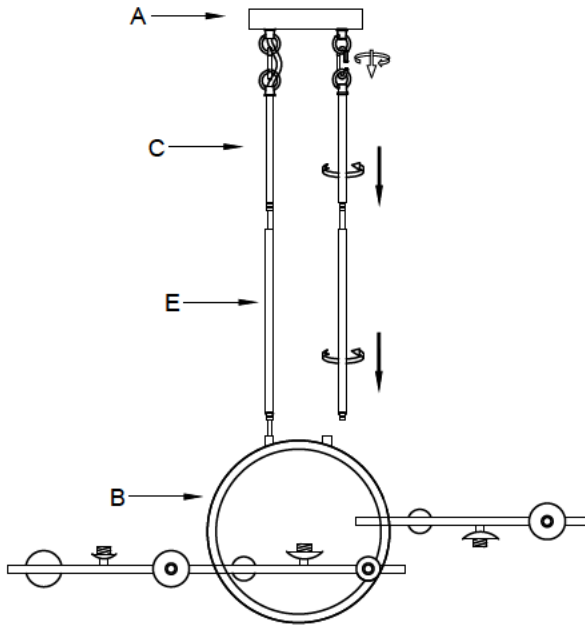

I-2PCS

1

2

3

4

5

**Install the glass ball as shown**

9x G9 25Watt  
Not included  
Non inclus  
LED compatible