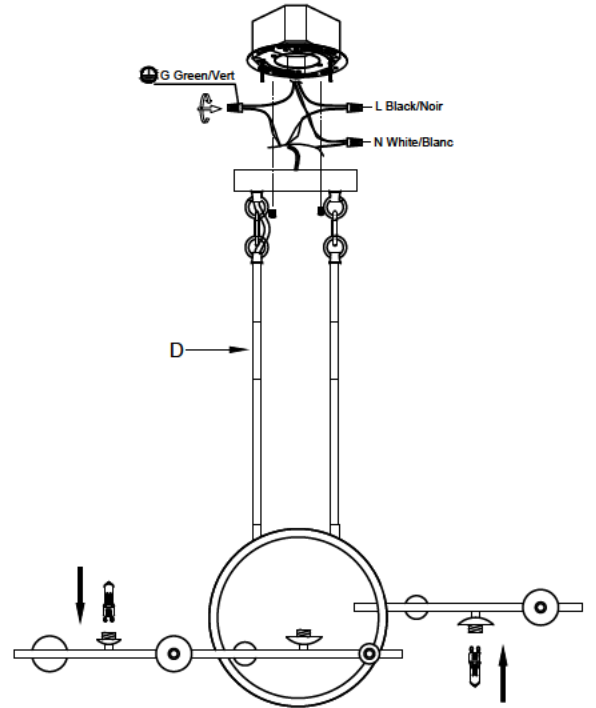

I-2PCS

1

2

3

4

5

**Install the glass ball as shown**

9x G9 25Watt  
Not included  
Non inclus  
LED compatible