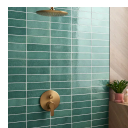

PRODUCT GALLERY