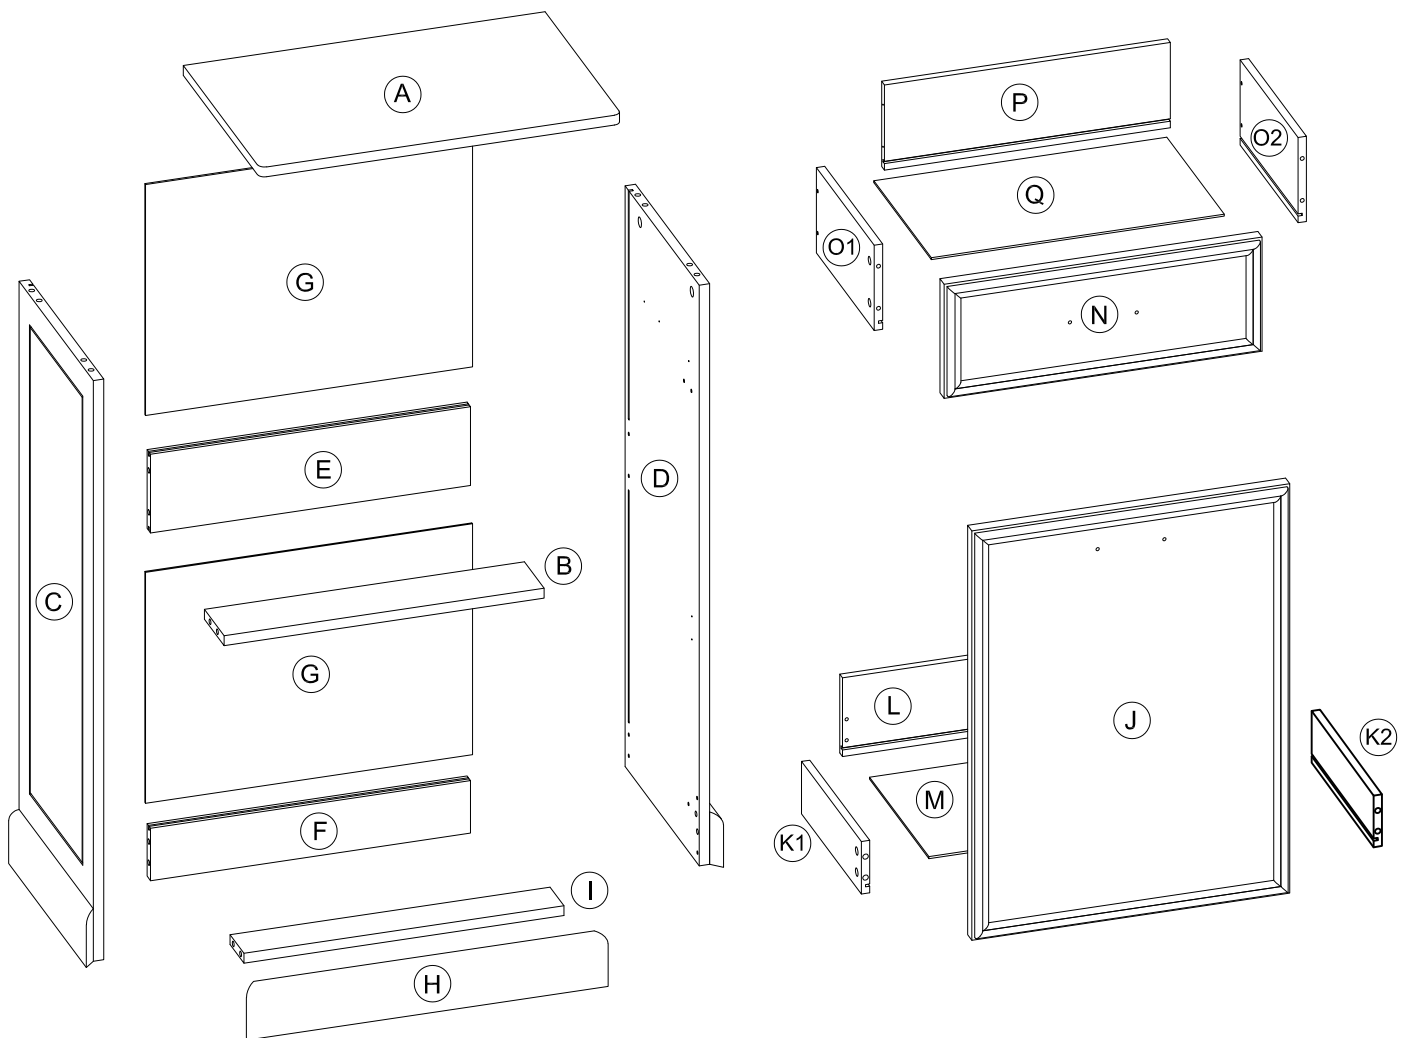

COMPONENTS ID Nr.

Part Nr.	Qty	Part Nr.	Qty	Part Nr.	Qty
A	1pc	B	1pc	C	1pc
D	1pc	E	1pc	F	1pc
G	2pcs	H	1pc	I	1pc
J	1pc	K1	1pcs	K2	1pcs
L	1pc	M	1pc	N	1pc
O1	1pcs	O2	1pcs	P	1pc
Q	1pc