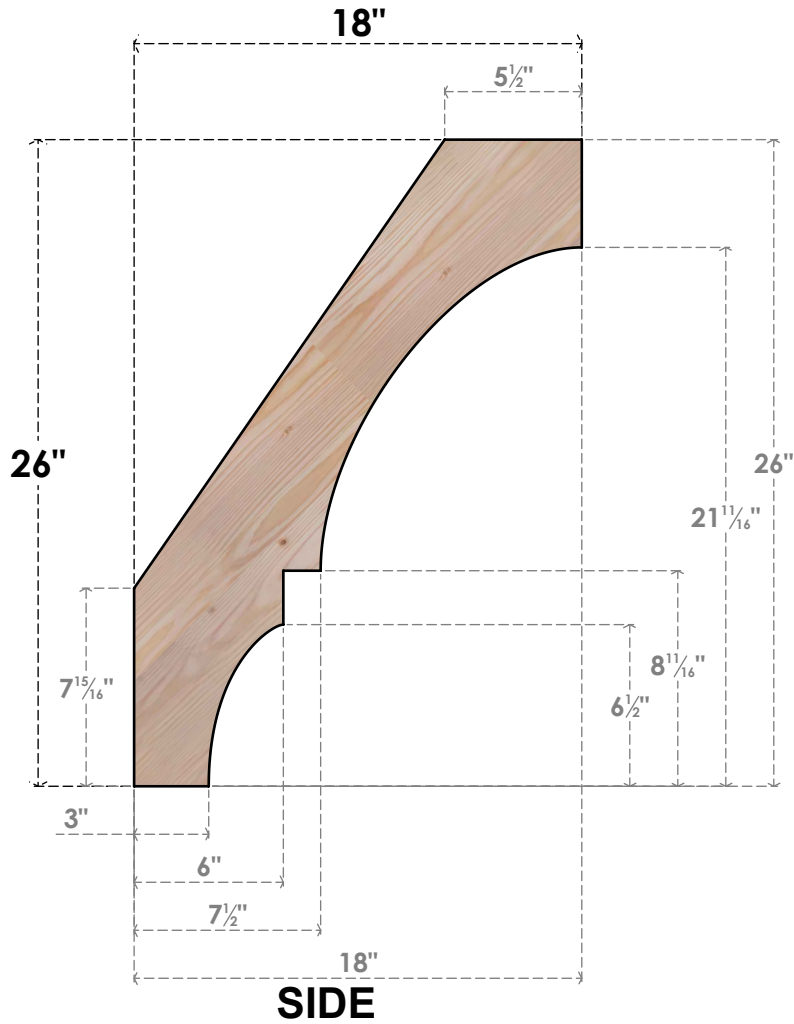

BRC04X18X26BOA00SDF

3 1/2"W X 18"D X 26"H BALBOA SMOOTH BRACE, DOUGLAS FIR

EKENA MILLWORK
 2300 WEST MAIN ST.
 CLARKSVILLE, TX 75426
 TOLL FREE: 866-607-0453
 WWW.EKENAMILLWORK.COM

NOTES

1. INSTALLATION TO BE COMPLETED IN ACCORDANCE WITH MANUFACTURER'S SPECIFICATIONS.
2. DRAWING MAY NOT BE TO SCALE
3. THIS DRAWING IS INTENDED FOR DESIGN AND PLANNING PURPOSES ONLY.
4. ALL INFORMATION CONTAINED HEREIN WAS CURRENT AT THE TIME OF DEVELOPMENT BUT MUST BE REVIEWED AND APPROVED BY THE PRODUCT MANUFACTURER TO BE CONSIDERED ACCURATE.
5. PRODUCTS ARE NOT KILN DRIED. THIS ITEM IS UNIQUE AND WILL CONTAIN THE NATURAL VARIATIONS THAT THE WOOD SPECIES OFFERS. THIS MAY RESULT IN VARIATIONS UP TO 1/4"