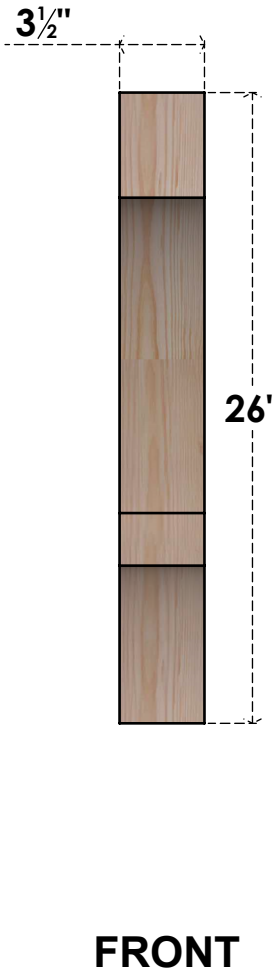

BRC04X18X26BOA00SDF

3 1/2"W X 18"D X 26"H BALBOA SMOOTH BRACE, DOUGLAS FIR

EKENA MILLWORK
 2300 WEST MAIN ST.
 CLARKSVILLE, TX 75426
 TOLL FREE: 866-607-0453
 WWW.EKENAMILLWORK.COM

NOTES

1. INSTALLATION TO BE COMPLETED IN ACCORDANCE WITH MANUFACTURER'S SPECIFICATIONS.
2. DRAWING MAY NOT BE TO SCALE
3. THIS DRAWING IS INTENDED FOR DESIGN AND PLANNING PURPOSES ONLY.
4. ALL INFORMATION CONTAINED HEREIN WAS CURRENT AT THE TIME OF DEVELOPMENT BUT MUST BE REVIEWED AND APPROVED BY THE PRODUCT MANUFACTURER TO BE CONSIDERED ACCURATE.
5. PRODUCTS ARE NOT KILN DRIED. THIS ITEM IS UNIQUE AND WILL CONTAIN THE NATURAL VARIATIONS THAT THE WOOD SPECIES OFFERS. THIS MAY RESULT IN VARIATIONS UP TO 1/4"